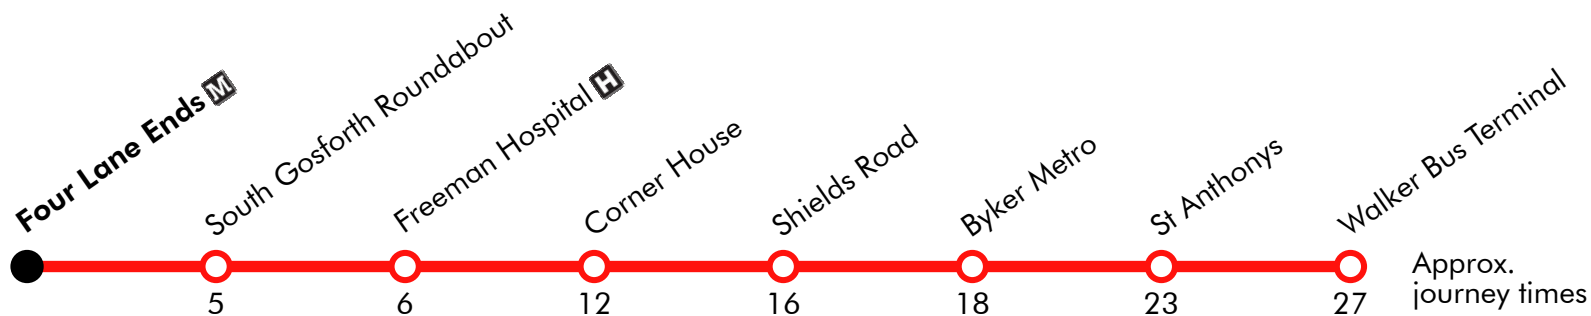

18

Walker - Byker - Freeman Hospital - Four Lane Ends Gateshead Central Taxis

Effective from: 20/07/2017

Sunday

Walker Bus Terminal	0958	1028	1058		28	58		2158	2228	2258	2328
St Anthony's	1002	1032	1102	Then at these mins. past the hour	32	02		2202	2232	2302	2332
Byker Metro	1008	1038	1108		38	08		2208	2238	2308	2338
Byker Heaton Road	1010	1040	1110		40	10	until	2210	2240	2310
Coast Road Corner House	1014	1044	1114		44	14		2214	2244	2314
Freeman Hospital	1019	1049	1119	49	19		2219	2249	2319	
South Gosforth Roundabout	1021	1051	1121	51	21		2221	2251	2321	
Four Lane Ends	1026	1056	1126	56	26		2226	2256	2326	

18

Four Lane Ends - Freeman Hospital - Byker - Walker

Gateshead Central Taxis

Effective from: 20/07/2017

Monday to Friday

Four Lane Ends	1828	1858	1928	1958	2028	2058	2128	2158	2228	2258
South Gosforth Roundabout	1833	1903	1933	2003	2033	2103	2133	2203	2233	2303
Freeman Hospital	1835	1905	1935	2005	2035	2105	2135	2205	2235	2305
Corner House	1840	1910	1940	2010	2040	2110	2140	2210	2240	2310
Shields Road	1844	1914	1944	2014	2044	2114	2144	2214	2244	2314
Byker Metro	1846	1916	1946	2016	2046	2116	2146	2216	2246	2316
St Anthony's	1851	1921	1951	2021	2051	2121	2151	2221	2251	2321
Walker Bus Terminal	1855	1925	1955	2025	2055	2125	2155	2225	2255	2325

18**Four Lane Ends - Freeman Hospital - Byker - Walker**

Gateshead Central Taxis

Effective from: 20/07/2017

Sunday

Four Lane Ends	1028	1058		28	58		2128	2158	2228	2258
South Gosforth Roundabout	1033	1103	Then at these mins. past the hour	33	03		2133	2203	2233	2303
Freeman Hospital	1035	1105		35	05		2135	2205	2235	2305
Corner House	1040	1110		40	10	until	2140	2210	2240	2310
Shields Road	1044	1114		44	14		2144	2214	2244	2314
Byker Metro	1046	1116	46	16	2146		2216	2246	2316	
St Anthony's	1051	1121		51	21		2151	2221	2251	2321
Walker Bus Terminal	1055	1125		55	25		2155	2225	2255	2325