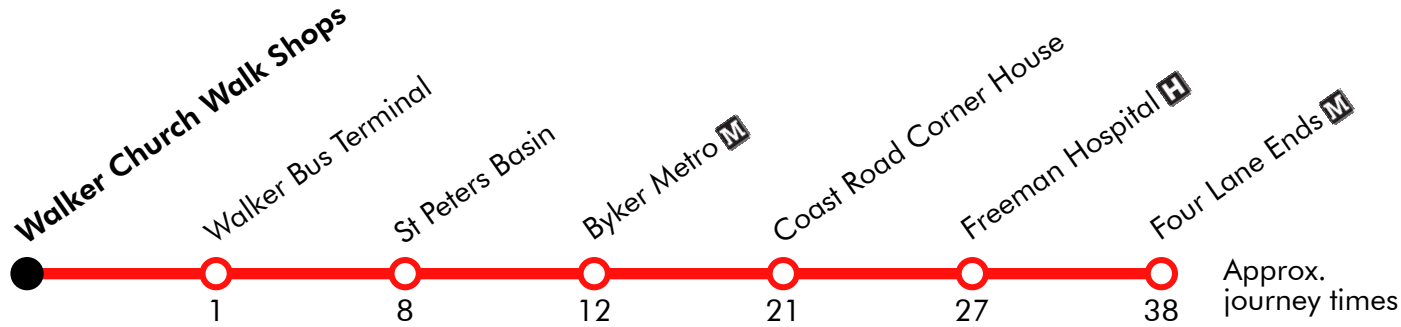

18

Walker - Byker - High Heaton - Four Lane Ends

Effective from: 03/09/2018

Stagecoach

Monday to Friday

Walker Church Walk Shops	0618	0702	0722	0742	0822	0902	0943	1013	1043	1113	1143	1213	1243	1313	1348	1428	1458
Walker Bus Terminal	0619	0703	0723	0743	0823	0903	0944	1014	1044	1114	1144	1214	1244	1314	1349	1429	1459
St Peters Basin	0626	0710	0730	0750	0830	0910	0951	1021	1051	1121	1151	1221	1251	1321	1356	1436	1506
Byker Metro	0630	0715	0735	0755	0835	0915	0956	1026	1056	1126	1156	1226	1256	1326	1401	1441	1511
Coast Road Corner House	0637	0724	0744	0804	0844	0924	1005	1035	1105	1135	1205	1235	1305	1335	1410	1450	1520
Freeman Hospital	0642	0729	0749	0809	0849	0929	1010	1040	1110	1140	1210	1240	1310	1340	1420	1500	1530
Four Lane Ends	0651	0739	....	0829	0909	0939	1020	1050	1120	1150	1220	1250	1320	1350	1430	1510	1545

Monday to Friday (continued)

Walker Church Walk Shops	1538	1618	1658	1738
Walker Bus Terminal	1539	1619	1659	1739
St Peters Basin	1546	1626	1706	1746
Byker Metro	1551	1631	1711	1751
Coast Road Corner House	1600	1640	1720	1800
Freeman Hospital	1610	1650	1730	1810
Four Lane Ends	1625	1705	1745	1825