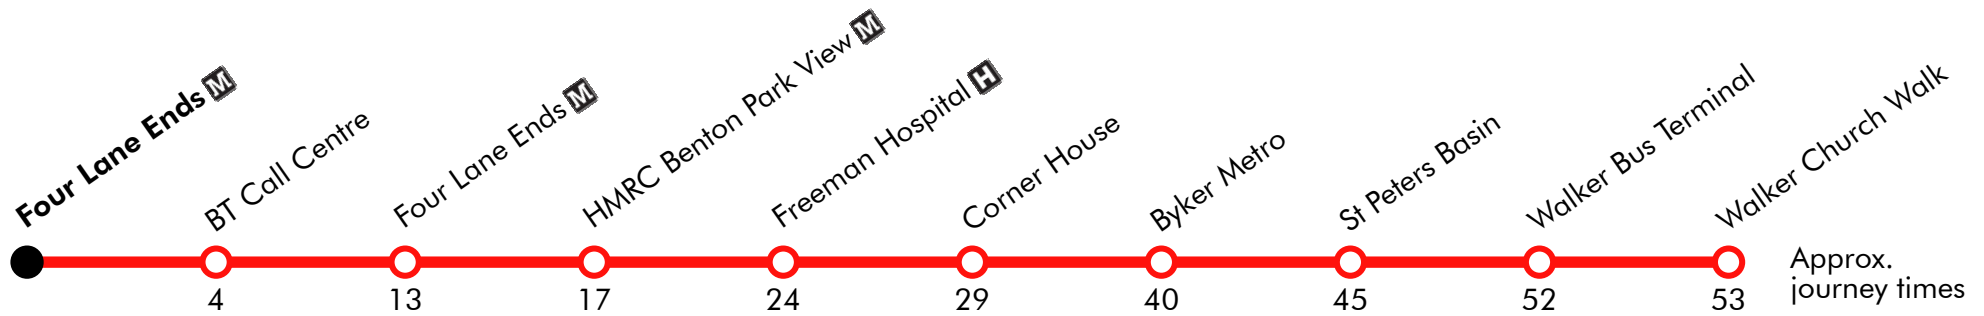

18

Four Lane Ends - BT Call Centre - High Heaton - Byker - Walker

Stagecoach

Effective from: 03/09/2018

Monday to Friday

Four Lane Ends	....	0651	0712	0739	0829	0909	0939	1020	1050	1120	1150	1220	1250	1320	1350	1430	1510
BT Call Centre	....	0656	0716	0744	0834	0914	0944	1025	1055	1125	1155	1225	1255	1325	1355	1435	1515
Four Lane Ends	0625	0702	0722	0757	0847	0932	1002	1032	1102	1132	1202	1232	1302	1332	1412	1442	1527
HMRC Benton Park View	0629	0705	0727	0803	0852	0935	1005	1035	1105	1135	1205	1235	1305	1335	1415	1447	1532
Freeman Hospital	0634	0712	0737	0817	0902	0942	1012	1042	1112	1142	1212	1242	1312	1342	1422	1457	1542
Corner House	0639	0717	0742	0822	0907	0947	1017	1047	1117	1147	1217	1247	1317	1347	1427	1502	1547
Byker Metro	0648	0727	0757	0837	0922	0957	1027	1057	1127	1157	1227	1257	1327	1357	1437	1517	1602
St Peters Basin	0652	0732	0802	0842	0927	1002	1032	1102	1132	1202	1232	1302	1332	1402	1442	1522	1607
Walker Bus Terminal	0658	0738	0809	0849	0934	1009	1039	1109	1139	1209	1239	1309	1339	1409	1449	1529	1614
Walker Church Walk	0659	0739	0810	0850	0935	1010	1040	1110	1140	1210	1240	1310	1340	1410	1450	1530	1615

Monday to Friday (continued)

Four Lane Ends	1545	....	1625	1705	1745
BT Call Centre	1550	....	1630	1710	1750
Four Lane Ends	1555	1612	1642	1722	1802
HMRC Benton Park View	....	1616	1648	1728	1807
Freeman Hospital	....	1622	1702	1742	1817
Corner House	....	1627	1707	1747	1822
Byker Metro	....	1642	1722	1802	1832
St Peters Basin	....	1647	1727	1807	1837
Walker Bus Terminal	....	1654	1734	1814	1844
Walker Church Walk	....	1655	1735	1815	1845