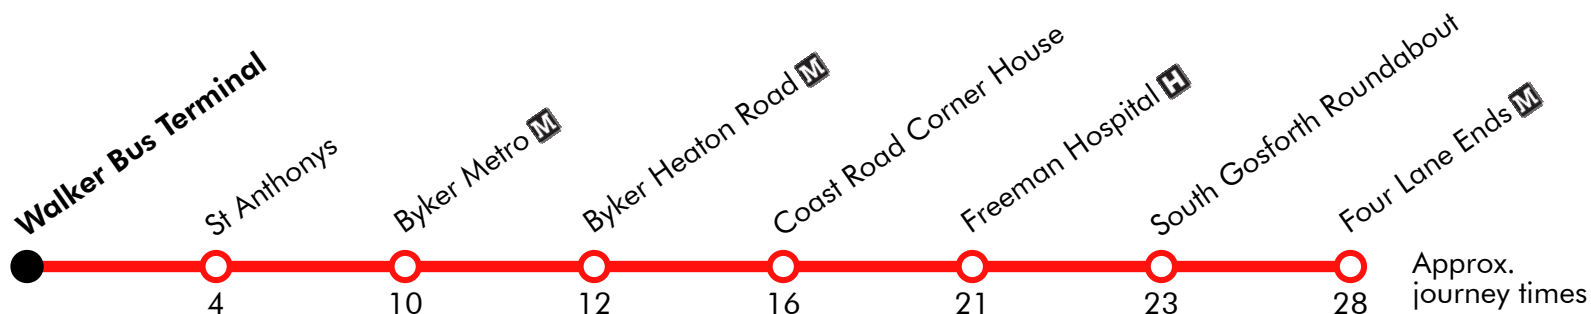

Via: Titan Road, Station Road, Walker Road, St Anthonys, Walker Road, St Lawrence Road, Bottlehouse Street, Bolam Way, Dalton Street, Conyers Road, Corbridge Road, Brinkburn Street, Shields Road, Heaton Road, Coast Road, Newton Road, Freeman Road, Newton Road, Benton Road, Four Lane Ends Interchange

18

Walker - Byker - Freeman Hospital - Four Lane Ends

Gateshead Central Taxis

Effective from: 20/07/2017

Monday to Friday

Walker Bus Terminal	1828	1858	1928	1958	2028	2058	2128	2158	2228	2258	2328
St Anthony's	1832	1902	1932	2002	2032	2102	2132	2202	2232	2302	2332
Byker Metro	1838	1908	1938	2008	2038	2108	2138	2208	2238	2308	2338
Byker Heaton Road	1840	1910	1940	2010	2040	2110	2140	2210	2240	2310
Coast Road Corner House	1844	1914	1944	2014	2044	2114	2144	2214	2244	2314
Freeman Hospital	1849	1919	1949	2019	2049	2119	2149	2219	2249	2319
South Gosforth Roundabout	1851	1921	1951	2021	2051	2121	2151	2221	2251	2321
Four Lane Ends	1856	1926	1956	2026	2056	2126	2156	2226	2256	2326

18

Walker - Byker - Freeman Hospital - Four Lane Ends Gateshead Central Taxis

Effective from: 20/07/2017

Sunday

Walker Bus Terminal	0958	1028	1058		28	58		2158	2228	2258	2328
St Anthony's	1002	1032	1102	Then at these mins. past the hour	32	02		2202	2232	2302	2332
Byker Metro	1008	1038	1108		38	08		2208	2238	2308	2338
Byker Heaton Road	1010	1040	1110		40	10	until	2210	2240	2310
Coast Road Corner House	1014	1044	1114		44	14		2214	2244	2314
Freeman Hospital	1019	1049	1119	49	19		2219	2249	2319	
South Gosforth Roundabout	1021	1051	1121	51	21		2221	2251	2321	
Four Lane Ends	1026	1056	1126	56	26		2226	2256	2326	