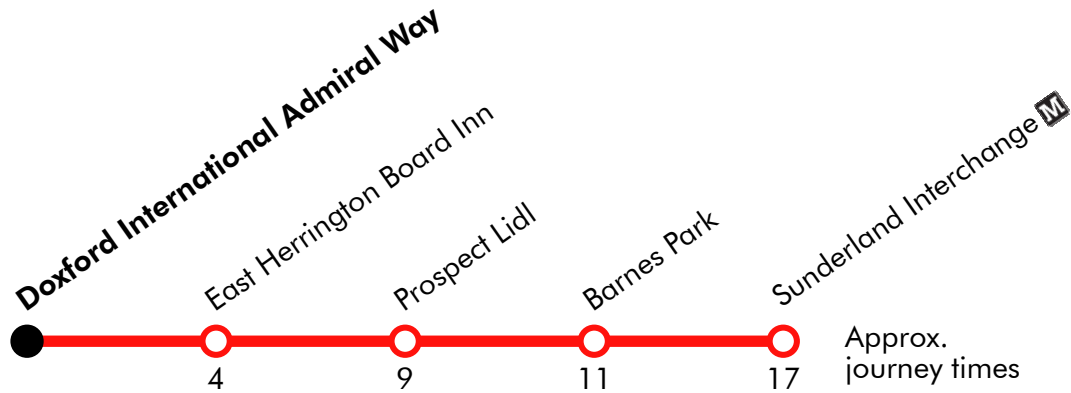

Sunday

Durham Bus Station	1036		36		1736	1845	1935	2035	2135	2235	2335
Gilesgate	1043		43		1743	1851	1941	2041	2141	2241	2341
Belmont	1045	Then at these mins.	45	until	1745	1853	1943	2043	2143	2243	2343
West Rainton	1053		53		1753	1901	1951	2051	2151	2251	2351
East Rainton Primary	1058		58		1758	1906	1956	2056	2156	2256	2356
Rainton Bridge Ind Est	1103		03		1803	1910	2000	2100	2200	2300	0000
Houghton le Spring The Broadway	1109	past the hour	09		1809	1915	2005	2105	2205	2305	0005
East Herrington Board Inn	1118		18		1818	1923	2013	2113	2213	2313	0013
Prospect Lidl	1123		23		1823	1927	2017	2117	2217	2317	0017
Barnes Park	1125		25		1825	1929	2019	2119	2219	2319	0019
Sunderland Interchange	1130		30		1830	1934	2024	2124	2224	2324	0024

Via: Leazes Road, A690 Leazes Road, A181 Gilesgate, Sunderland Road, Broomside Lane, High Street, A690, A690 Slip Road, Station Road, School Avenue, Benridge Bank, A690, Durham Road, Cygnet Way, Front Street, North View Terrace, Dairy Lane, The Broadway, Newbottle Street, Houghton Cut Slip Road, Durham Road, South Hill Crescent, New Durham Road, Park Lane, Stockton Road, Burdon Road, Durham Road

Go North East

Effective from: 03/09/2022

Monday to Friday

Doxford International Admiral Way	1610	1640	1710	1740	1810	1910
East Herrington Board Inn	1614	1644	1714	1744	1814	1914
Prospect Lidl	1620	1650	1720	1750	1820	1919
Barnes Park	1622	1652	1722	1752	1822	1921
Sunderland Interchange	1628	1658	1728	1758	1827	1925

Via: Admiral Way, Monarch Avenue, Camberwell Way, Glanville Road, Moorside, Silksworth Road, Durham Road, South Hill Crescent, New Durham Road, Park Lane

X20

Sunderland - East Herrington - Doxford International