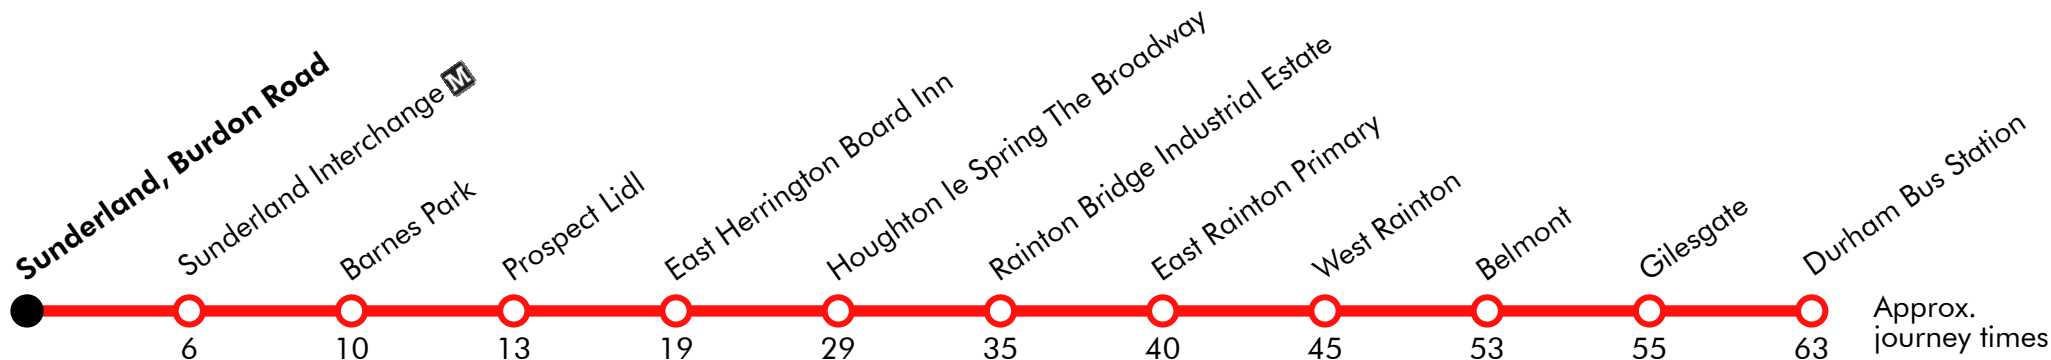

20A

Sunderland - Houghton-le-Spring - Durham

Effective from: 12/11/2023

Go North East

Monday to Friday

Sunderland, Burdon Road	....	....	....	....	0819	0849	0921	0951	1023	1053		23	53		1423	1453	1523	
Sunderland Interchange	<i>arr</i>	....	....	....	0822	0852	0924	0954	1026	1056		26	56		1426	1456	1526	
Sunderland Interchange	<i>dep</i>	0620	0654	0720	0747	0827	0855	0927	0959	1029	1059		29	59		1429	1459	1531
Barnes Park		0624	0658	0724	0751	0831	0859	0931	1003	1033	1103		33	03		1433	1503	1535
Prospect Lidl		0626	0701	0727	0754	0834	0902	0934	1006	1036	1106	Then at these mins. past the hour	36	06		1436	1506	1538
East Herrington Board Inn		0632	0707	0733	0800	0840	0908	0940	1012	1042	1112		42	12		1442	1512	1544
Houghton le Spring The Broadway		0641	0717	0744	0812	0850	0918	0950	1022	1052	1122		52	22	until	1452	1522	1554
Rainton Bridge Industrial Estate		0646	0722	0749	0818	0856	0924	0956	1028	1058	1128	58	28	1458		1528	1600	
East Rainton Primary		0650	0727	0754	0823	0901	0929	1001	1033	1103	1133	03	33		1503	1533	1605	
West Rainton		0655	0732	0759	0828	0906	0934	1006	1038	1108	1138	08	38		1508	1538	1610	
Belmont		0701	0740	0807	0837	0914	0942	1014	1046	1116	1146	16	46		1516	1546	1618	
Gilesgate		0704	0743	0810	0840	0916	0944	1016	1048	1118	1148	18	48		1518	1548	1620	
Durham Bus Station		0711	0755	0824	0854	0924	0952	1024	1056	1126	1156	26	56		1526	1556	1628