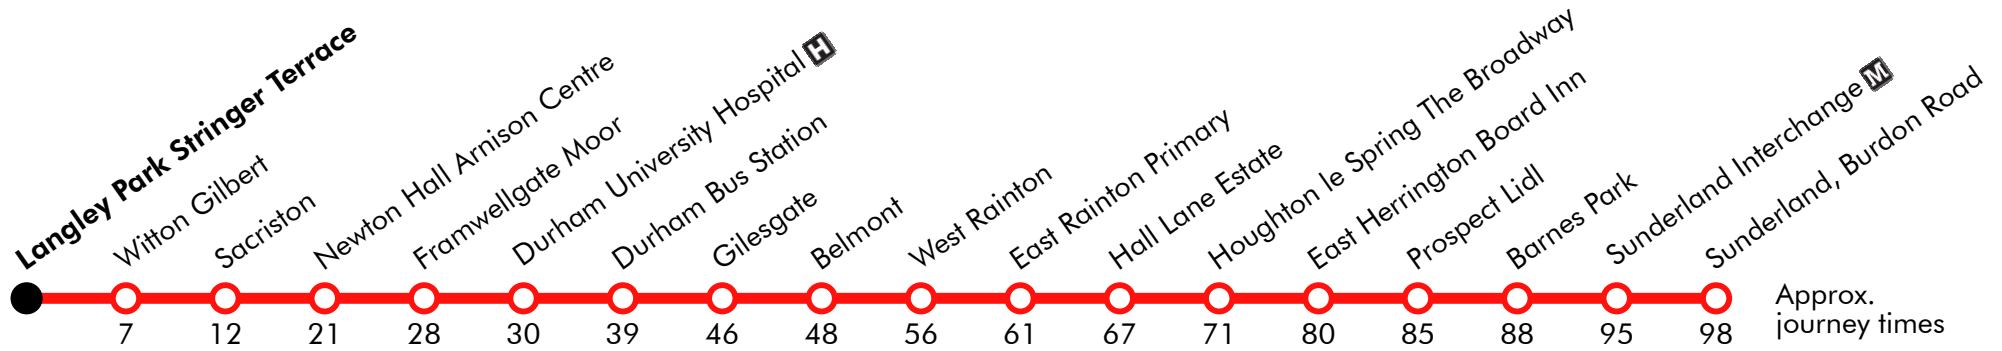

20

Langley Park - Durham - Houghton-le-Spring - Sunderland

Go North East

Effective from: 12/11/2023

Monday to Friday

Langley Park Stringer Terrace	....	....	....	0640	....	....	0715	0742	0815	0855	0925	0955		25	55		1325
Witton Gilbert	....	....	....	0648	....	....	0723	0750	0823	0903	0933	1003		33	03		1333
Sacriston	....	....	....	0652	....	....	0728	0755	0828	0907	0937	1007		37	07		1337
Newton Hall Arnison Centre	....	....	....	0701	....	....	0739	0806	0839	0916	0946	1016		46	16		1346
Framwellgate Moor	....	....	....	0707	....	....	0746	0813	0846	0923	0953	1023		53	23		1353
Durham University Hospital	....	....	....	0709	....	....	0748	0815	0848	0925	0955	1025		55	25		1355
Durham Bus Station	<i>arr</i>	....	....	0712	....	....	0756	0823	0856	0929	0959	1029		59	29		1359
Durham Bus Station	<i>dep</i>	....	0625	0647	0716	0731	....	0801	0831	0901	0934	1004	1034	04	34		1404
Gilesgate	....	0631	0653	0723	0738	....	0808	0838	0908	0941	1011	1041	Then at these mins. past the hour	11	41		1411
Belmont	....	0633	0655	0725	0740	....	0810	0840	0910	0943	1013	1043		13	43		1413
West Rainton	0612	0641	0703	0733	0748	....	0818	0848	0918	0951	1021	1051		21	51	until	1421
East Rainton Primary	0617	0646	0708	0738	0753	0800	0823	0853	0923	0956	1026	1056		26	56		1426
Hall Lane Estate	0622	0651	0714	0744	0759	0806	0829	0859	0929	1002	1032	1102		32	02		1432
Houghton le Spring The Broadway	0626	0655	0718	0748	0803	0810	0833	0903	0933	1006	1036	1106		36	06		1436
East Herrington Board Inn	0635	0704	0727	0757	0812	0819	0842	0912	0942	1015	1045	1115		45	15		1445
Prospect Lidl	0639	0708	0732	0802	0817	0824	0847	0917	0947	1020	1050	1120		50	20		1450
Barnes Park	0641	0710	0734	0805	0820	0826	0850	0920	0950	1023	1053	1123		53	23		1453
Sunderland Interchange	<i>arr</i>	0645	0715	0740	0810	0825	0832	0855	0925	0955	1028	1058	1128	58	28		1458
Sunderland Interchange	<i>dep</i>	....	....	....	0813	0828	....	0858	0927	0957	1030	1100	1130	00	30		1500
Sunderland, Burdon Road	....	....	....	0816	0831	....	0901	0930	1000	1033	1103	1133		03	33		1503