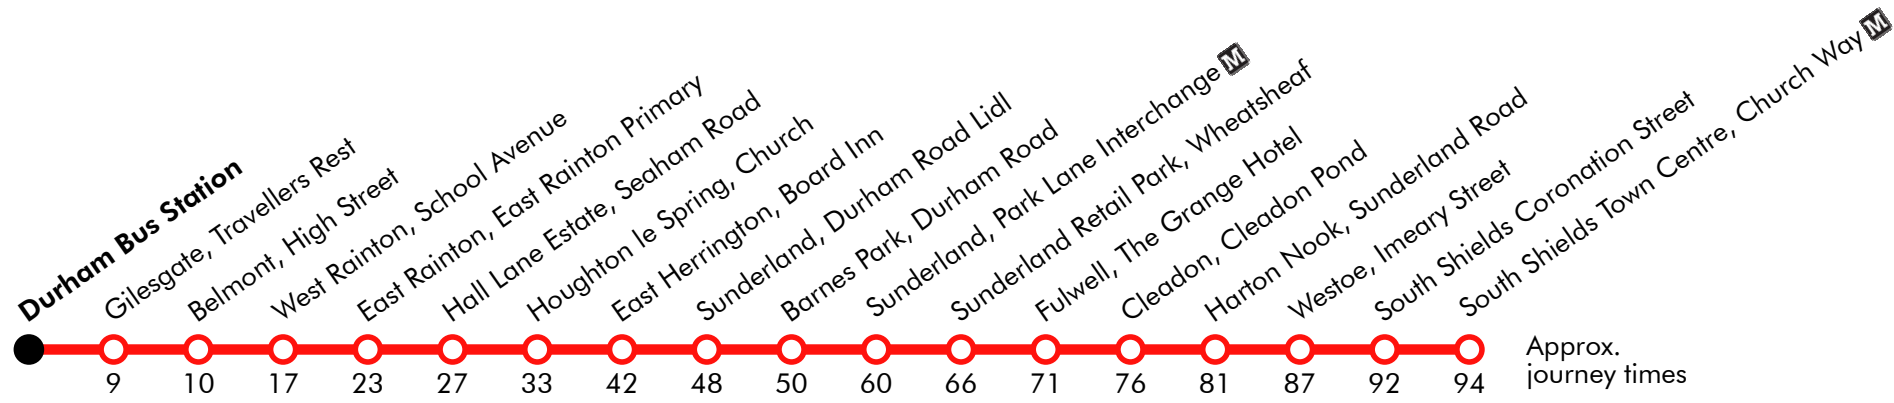

20

Durham - Houghton - Sunderland - South Shields

Effective from: 20/12/2018

Go North East: Prince Bishops

Monday to Friday

Notes:	#				#				+								
Durham Bus Station	....	....	....	....	0626	....	0646	....	....	....	0733	0757	0810	0830	0850	0910	0931
Gilesgate, Travellers Rest	....	....	....	....	0633	....	0653	....	....	....	0742	0806	0819	0839	0859	0919	0940
Belmont, High Street	....	....	....	....	0635	....	0655	....	....	....	0744	0808	0821	0841	0901	0921	0942
West Rainton, School Avenue	....	....	0612	....	0642	....	0702	....	0716	....	0751	0815	0828	0848	0908	0928	0949
East Rainton, East Rainton Primary	....	....	0617	....	0647	....	0707	....	0721	0737	0756	0820	0833	0853	0913	0933	0954
Hall Lane Estate, Seaham Road	....	....	0621	....	0651	....	0711	....	0726	0742	0801	0825	0838	0858	0918	0938	0959
Houghton le Spring, Church	....	....	0626	....	0656	....	0717	....	0732	0748	0808	0832	0845	0904	0924	0945	1005
East Herrington, Board Inn	....	....	0635	....	0705	....	0726	....	0741	0759	0819	0841	0854	0913	0933	0954	1014
Sunderland, Durham Road Lidl	....	....	0639	....	0709	....	0730	....	0746	0805	0825	0847	0859	0918	0939	0959	1019
Barnes Park, Durham Road	....	....	0641	....	0711	....	0732	....	0749	0808	0828	0849	0901	0921	0941	1002	1022
Sunderland, Park Lane Interchange <i>arr</i>	....	....	0646	....	0716	....	0737	....	0754	0814	0834	0855	0906	0926	0947	1007	1027
Sunderland, Park Lane Interchange <i>dep</i>	0530	0620	0649	0704	0719	0729	0739	0749	0759	0819	0839	0859	0910	0930	0951	1011	1031
Sunderland Retail Park, Wheatshaeaf	0534	0624	0653	0708	0723	0734	0744	0754	0804	0824	0844	0904	0915	0935	0956	1016	1036
Fulwell, The Grange Hotel	0540	0630	0659	0714	0729	0740	0750	0800	0811	0831	0851	0911	0922	0942	1003	1023	1043
Cleadon, Cleadon Pond	0545	0635	0704	0719	0734	0745	0755	0805	0816	0836	0856	0916	0927	0947	1008	1028	1048
Harton Nook, Sunderland Road	0549	0639	0708	0723	0739	0750	0800	0810	0821	0841	0901	0921	0932	0952	1013	1033	1053
Westoe, Imeary Street	0554	0644	0713	0728	0744	0755	0805	0815	0826	0847	0907	0927	0938	0958	1019	1039	1059
South Shields Coronation Street	0559	0649	0718	0733	0749	0800	0810	0820	0831	0852	0912	0932	0943	1003	1024	1044	1104
South Shields Town Centre, Church Way	0600	0650	0719	0734	0751	0802	0812	0822	0833	0854	0914	0934	0945	1005	1026	1046	1106

This journey commences from Rainton Gate, Station Road 1 minute before West Rainton School
+ This journey commences from East Rainton Corrighan Terrace, one minute before East Rainton Durham Road.