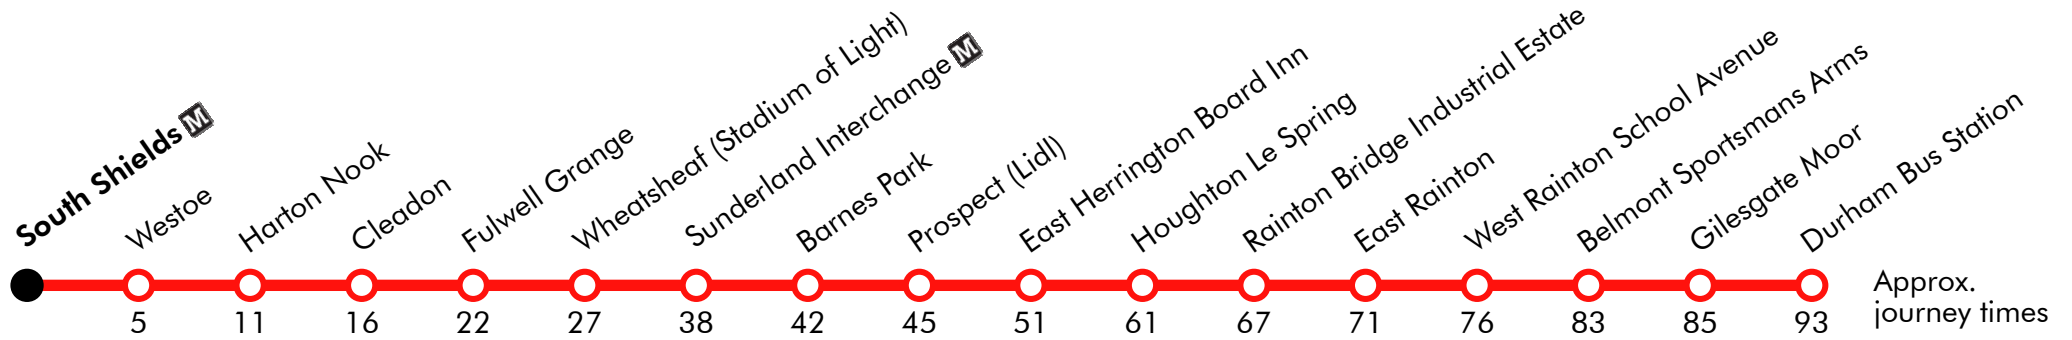

20A

South Shields - Sunderland - Houghton - Durham

Go North East: Prince Bishops

Effective from: 03/09/2017

Monday to Friday

South Shields	0607	....	0636	0653	0723	0746	0806	0827	0850	0910	0930	0950	1012	1032	1052	1112
Westoe	0613	....	0642	0659	0729	0752	0812	0833	0856	0916	0936	0956	1018	1038	1058	1118
Harton Nook	0618	....	0647	0705	0735	0758	0818	0841	0902	0922	0942	1002	1024	1044	1104	1124
Cleadon	0622	....	0652	0710	0740	0803	0823	0846	0907	0927	0948	1007	1029	1049	1109	1129
Fulwell Grange	0627	....	0657	0715	0745	0808	0828	0852	0912	0932	0953	1012	1034	1054	1114	1134
Wheatsheaf (Stadium of Light)	0631	....	0701	0719	0750	0813	0833	0857	0917	0937	0958	1017	1039	1059	1119	1139
Sunderland Interchange	arr 0637	....	0707	0725	0757	0820	0840	0904	0924	0944	1005	1024	1046	1106	1126	1146
Sunderland Interchange	dep 0639	0609	0711	0728	0801	0826	0849	0909	0929	0949	1010	1030	1050	1110	1130	1150
Barnes Park	0643	0613	0715	0732	0805	0830	0853	0913	0933	0953	1014	1034	1054	1114	1134	1154
Prospect (Lidl)	0645	0615	0718	0735	0808	0833	0856	0916	0936	0956	1017	1037	1057	1117	1137	1157
East Herrington Board Inn	0651	0621	0724	0741	0814	0839	0902	0922	0942	1002	1023	1043	1103	1123	1143	1203
Houghton Le Spring	0700	0630	0734	0753	0826	0851	0912	0932	0952	1012	1033	1053	1113	1133	1153	1213
Rainton Bridge Industrial Estate	0704	0634	0740	0759	0832	0857	0918	0938	0958	1018	1039	1059	1119	1139	1159	1219
East Rainton	0708	0638	0744	0803	0836	0901	0922	0942	1002	1022	1043	1103	1123	1143	1203	1223
West Rainton School Avenue	0713	0643	0749	0808	0841	0906	0927	0947	1007	1027	1048	1108	1128	1148	1208	1228
Belmont Sportsmans Arms	0720	0650	0757	0820	0850	0913	0934	0954	1014	1034	1055	1115	1135	1155	1215	1235
Gilesgate Moor	0722	0652	0759	0834	0852	0915	0936	0956	1016	1036	1057	1117	1137	1157	1217	1237
Durham Bus Station	0729	0659	0813	0835	0903	0923	0944	1004	1024	1044	1105	1125	1145	1205	1225	1245