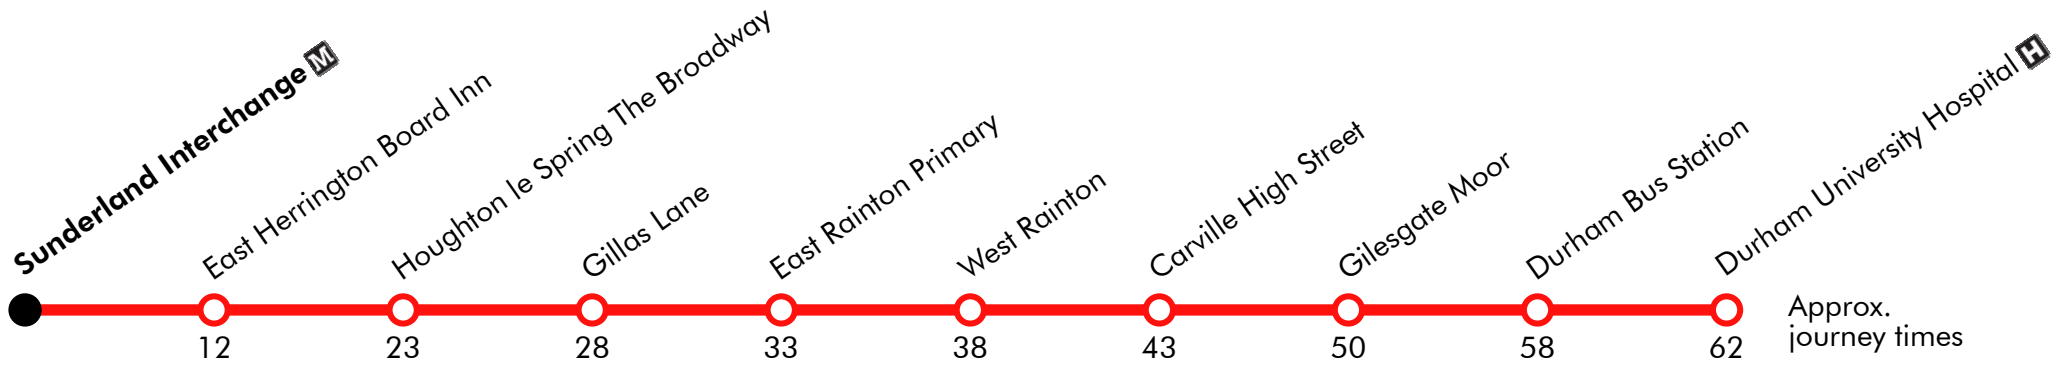

20

Sunderland - Houghton-le-Spring - Durham

Go North East

Effective from: 28/01/2024

Monday to Friday

Sunderland Interchange		0534	0554	0608	0620	0632	0644	0654	0706	0721	0736	0753	0809	0831	0835	0848	0903
East Herrington Board Inn		0545	0605	0620	0632	0644	0656	0707	0719	0734	0749	0805	0822	0844	0848	0901	0916
Houghton le Spring The Broadway		0554	0614	0629	0641	0653	0705	0717	0729	0745	0801	0817	0834	0856	....	0911	0926
Gillas Lane		0558	0618	0633	0646	0658	0710	0722	0734	0750	0807	0823	0840	0902	....	0917	0932
East Rainton Primary		0602	0622	0637	0650	0702	0714	0727	0739	0755	0812	0828	0845	0907	....	0922	0937
West Rainton		0607	0627	0642	0655	0707	0719	0732	0744	0800	0817	0833	0850	0912	....	0927	0942
Carville High Street		0611	0631	0646	0659	0711	0724	0738	0750	0805	0823	0839	0856	0917	....	0932	0947
Gilesgate Moor		0617	0637	0652	0705	0717	0730	0744	0757	0813	0831	0847	0903	0924	....	0939	0954
Durham Bus Station	arr	0623	0643	0658	0711	0723	0737	0755	0809	0825	0843	0859	0915	0930	....	0945	1000
Durham Bus Station	dep	....	....	....	....	....	0738	....	0812	0826	0846	....	0918	....	....	0948	....
Durham University Hospital		....	....	....	....	....	0742	....	0816	0830	0850	....	0922	....	....	0952	....