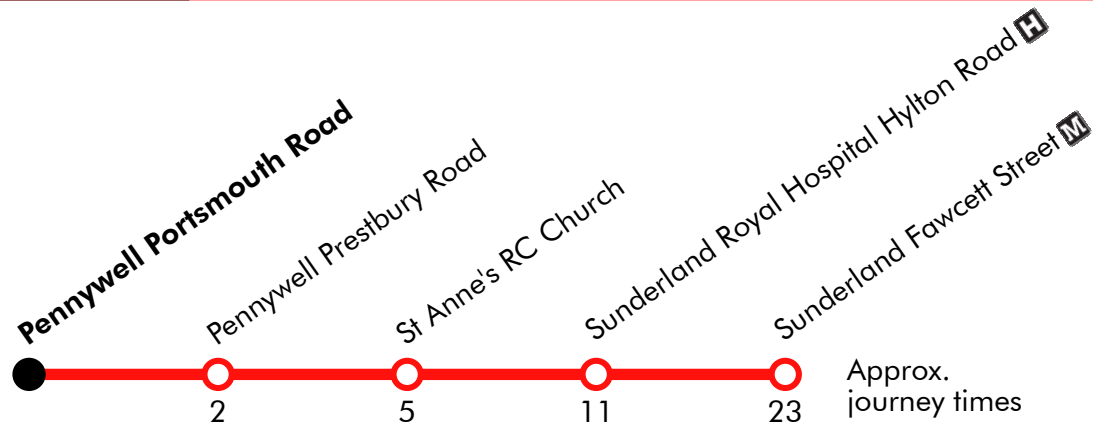

20

Pennywell - Sunderland Fawcett Street

Stagecoach

Effective from: 02/07/2023

Monday to Friday

Pennywell Portsmouth Road	0522	0602	0632	0652	0717	0732	0748	0800	0812	0824	0836	0848	0900	0912	0924
Pennywell Prestbury Road	0524	0604	0635	0655	0720	0735	0751	0803	0815	0827	0839	0851	0903	0915	0927
St Anne's RC Church	0527	0607	0638	0658	0723	0738	0754	0806	0818	0830	0842	0854	0906	0918	0930
Sunderland Royal Hospital Hylton Road	0533	0613	0644	0704	0729	0744	0800	0812	0824	0836	0848	0900	0912	0924	0936
Sunderland Fawcett Street	0542	0626	0657	0717	0742	0757	0813	0825	0837	0849	0901	0913	0925	0937	0949

Monday to Friday (continued)

Pennywell Portsmouth Road	0936	0948	Then at these mins. past the hour	00	12	24	36	48	until	1700	1712	1724	1736	1757	1812	1825	1841	1911
Pennywell Prestbury Road	0939	0951		03	15	27	39	51		1703	1715	1727	1739	1800	1815	1827	1843	1913
St Anne's RC Church	0942	0954		06	18	30	42	54		1706	1718	1730	1742	1803	1818	1830	1846	1916
Sunderland Royal Hospital Hylton Road	0948	1000		12	24	36	48	00		1712	1724	1736	1748	1809	1824	1836	1852	1922
Sunderland Fawcett Street	1001	1013		25	37	49	01	13		1725	1737	1749	1801	1822	1837	1846	1902	1932

Monday to Friday (continued)

Pennywell Portsmouth Road	1941	2011	2041	2111	2141	2211	2241	2317
Pennywell Prestbury Road	1943	2013	2043	2113	2143	2213	2243	2319
St Anne's RC Church	1946	2016	2046	2116	2146	2216	2246	2322
Sunderland Royal Hospital Hylton Road	1952	2022	2052	2122	2152	2222	2252	....
Sunderland Fawcett Street	2002	2032	2102	2132	2202	2232	2302	....