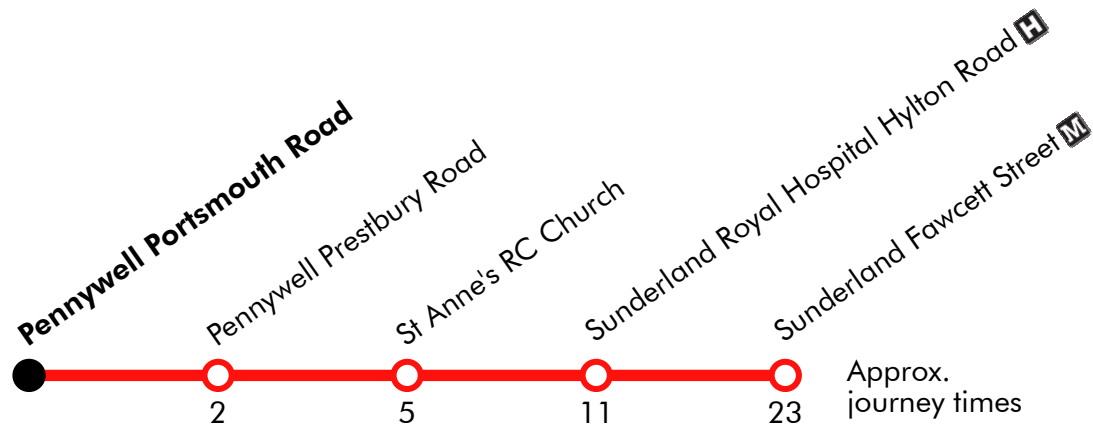

Sunday (continued)

Sunderland Fawcett Street	1711	1726	1756	Then at these mins. past the hour	26	56	until	2126	2156	2226	2303
Sunderland Royal Hospital	1719	1734	1804		34	04		2134	2204	2234	2311
St Anne's RC Church	1724	1739	1809		39	09		2139	2209	2239	2316
Pennywell Portsmouth Road	1725	1740	1810		40	10		2140	2210	2240	2317
Pennywell Prestbury Road	2319
St Anne's RC Church	2322		

Via: Fawcett Street, Holmeside, Green Terrace, Hylton Road, Portsmouth Road

20

Pennywell - Sunderland Fawcett Street

Effective from: 28/01/2024

Stagecoach

Monday to Friday

Pennywell Portsmouth Road	0520	0600	0630	0650	0710	0725	0740	0753	0808	0821	0834	0847	0900	0912	0924
Pennywell Prestbury Road	0522	0602	0632	0653	0713	0728	0743	0756	0811	0824	0837	0850	0903	0915	0927
St Anne's RC Church	0525	0605	0635	0656	0716	0731	0746	0759	0814	0827	0840	0853	0906	0918	0930
Sunderland Royal Hospital Hylton Road	0531	0611	0641	0702	0722	0737	0752	0805	0820	0833	0846	0859	0912	0924	0936
Sunderland Fawcett Street	0540	0620	0654	0715	0735	0750	0805	0818	0833	0846	0859	0912	0925	0937	0949

Via: Portsmouth Road, Parkhurst Road, Presthope Road, Prestbury Road, Hylton Road, Stockton Road, Fawcett Street