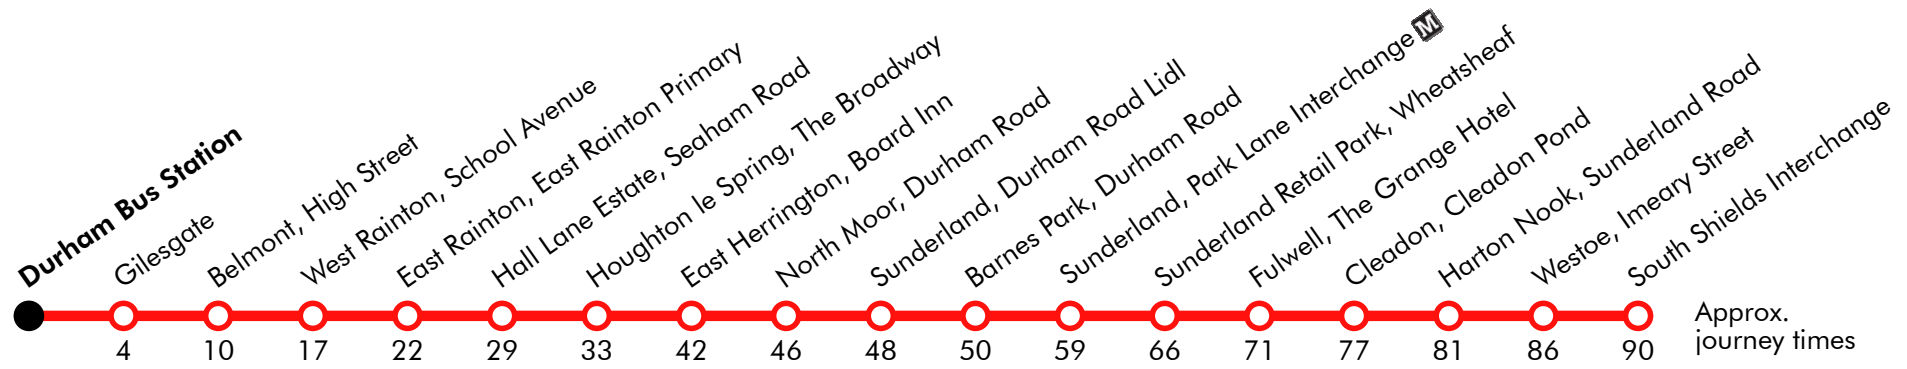

## Durham - Houghton - Sunderland - South Shields

Go North East: Prince Bishops

Effective from: 04/08/2019

\* Commences from Rainton Gate Station Road 1 minute before West Rainton School Avenue

+ Commences from East Rainton Corrighan Terrace one minute before East Rainton Durham Road

**20****Durham - Houghton - Sunderland - South Shields****Go North East: Prince Bishops**