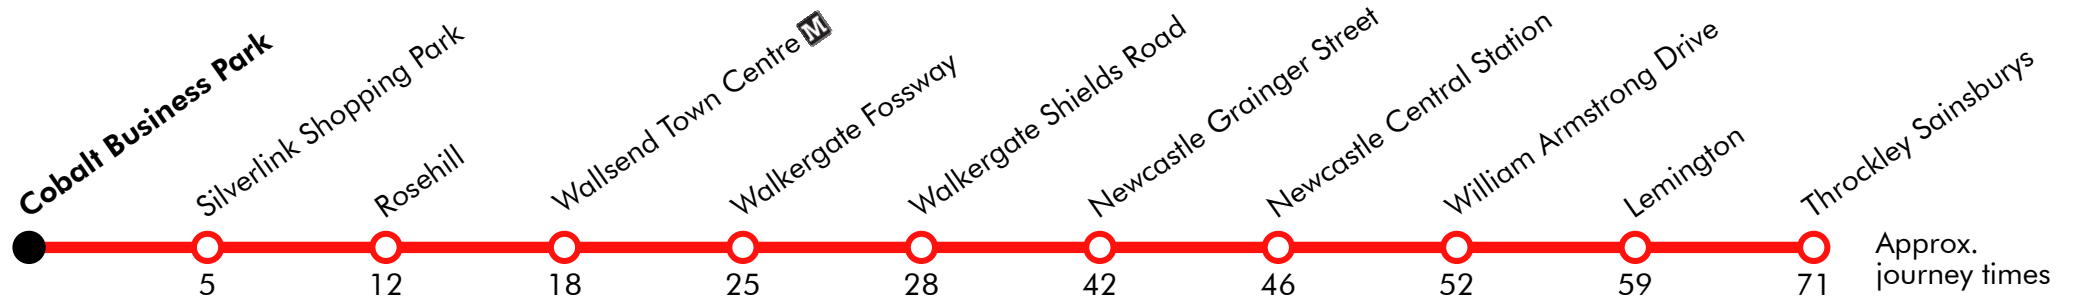

# Cobalt Business Park-Wallsend-Newcastle-Throckley

Stagecoach

Effective from: 05/09/2021