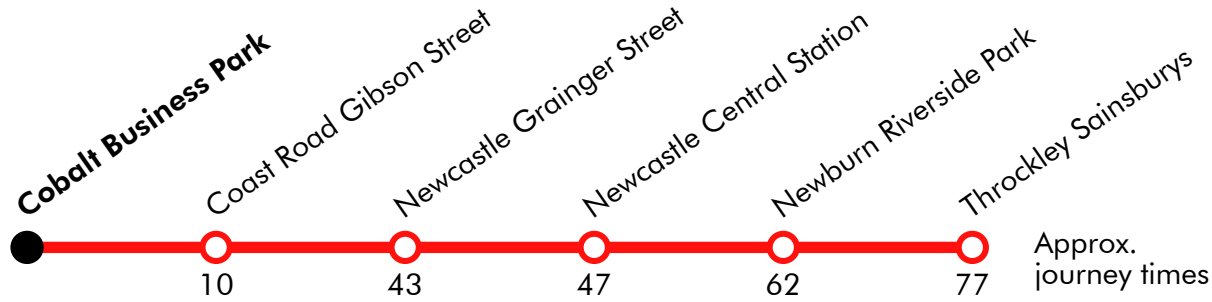

22X

Cobalt - Throckley

Effective from: 05/09/2021

Stagecoach

Monday to Friday

Cobalt Business Park	1611	1641	1711
Coast Road Gibson Street	1621	1651	1721
Newcastle Grainger Street <i>arr</i>	1641	1711	1746
Newcastle Grainger Street <i>dep</i>	1654	1724	1754
Newcastle Central Station	1658	1728	1758
Newburn Riverside Park	1713	1743	1813
Throckley Sainsburys	1728	1758	1828

Via: Silverlink N, Quick Silver Way, Silver Fox Way, Cobalt Bus Link, Atmel Way Link, Battle Hill Drive, Coast Road, Market Street, Grainger Street, Neville Street, Scotswood Road, William Armstrong Drive, Scotswood Road, Kingfisher Boulevard, Goldcrest Way, Kingfisher Boulevard, Scotswood Road, Northumberland Road, Lemington Road, High Street, Newburn Road, Hallow Drive, Leazes Parkway, Coach Road, Hexham Road, Newburn Road