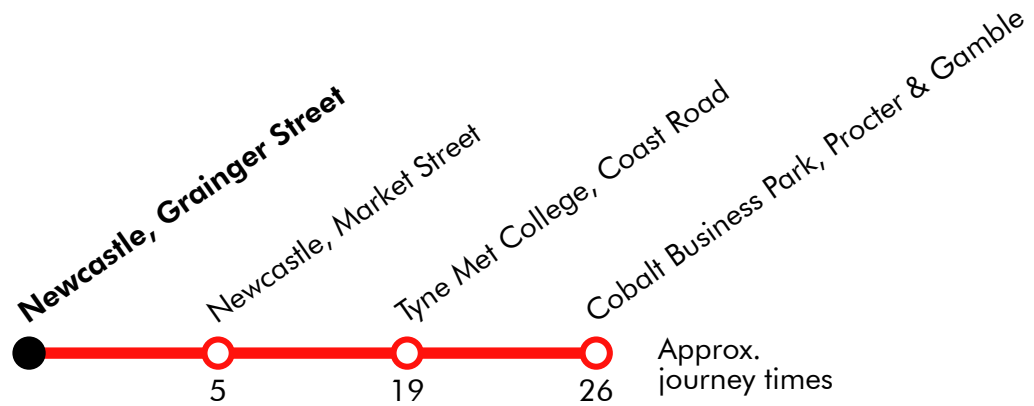

22X

Newcastle - Cobalt Business Park

Effective from: 24/03/2019

Stagecoach

Monday to Friday

Newcastle, Grainger Street	0721	0751	0821
Newcastle, Market Street	0726	0756	0826
Tyne Met College, Coast Road	0740	0810	0840
Cobalt Business Park, Procter & Gamble	0747	0817	0847

Via: Grainger Street, Market Street, Coast Road, Atmel Way Link, Cobalt Link Road, Silverlink N