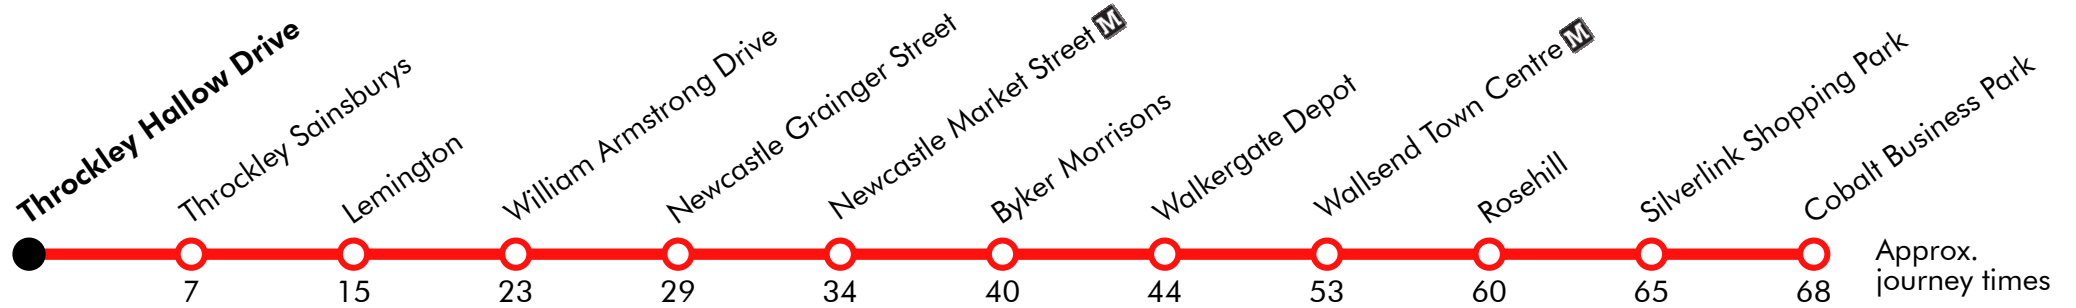

22

Throckley - Newcastle - Wallsend - Cobalt Business Park Stagecoach

Effective from: 29/10/2023

Monday to Friday

Throckley Hallow Drive	0512	....	....	....	....	0701	....	0721	....	....	....	....	....	....	....	....	....	
Throckley Sainsburys	0519	0553	0623	0643	0656	0708	0718	0728	0743	0755	0805	0815	0830	....	0845	0900	0910	
Lemington	0528	0602	0632	0652	0705	0717	0727	0737	0752	0804	0814	0824	0839	....	0854	0909	0919	
Newburn Riverside Park						0708	0720	0730	0740	0755	0807	0817	0827	0842	....	0857	0912	0922
William Armstrong Drive	0535	0609	0639	0659	0715	0729	0739	0749	0804	0816	0826	0836	0851	....	0906	0921	0931	
Newcastle Grainger Street	0541	0615	0645	0705	0721	0738	0751	0801	0816	0828	0838	0848	0858	0908	0918	0928	0938	
Newcastle Market Street <i>arr</i>	0544	0619	0649	0709	0725	0742	0756	0806	0821	0833	0843	0853	0903	0913	0923	0933	0943	
Newcastle Market Street <i>dep</i>	0544	0619	0649	0710	0728	0743	0758	0808	0823	0835	0845	0855	0905	0915	0925	0935	0945	
Byker Morrisons	0548	0623	0653	0716	0735	0750	0805	0815	0830	0842	0852	0902	0912	0922	0932	0942	0952	
Walkergate Depot	0552	0627	0657	0721	0741	0756	0811	0821	0836	0848	0858	0908	0918	0928	0938	0948	0958	
Wallsend Town Centre	0601	0636	0706	0730	0750	0805	0820	0830	0845	0857	0907	0917	0927	0937	0947	0957	1007	
Rosehill	0608	0643	0713	0737	0757	0812	0827	0837	0852	0904	0914	0924	0934	0944	0954	1004	1014	
Coast Road Gibson Street																		
Silverlink Shopping Park	0614	0649	0719	0743	0803	0818	0833	0843	0858	0910	0920	0930	0940	0950	1000	1010	1020	
Cobalt Business Park	0617	0652	0722	0746	0806	0821	0836	0846	0901	0913	0923	0933	0943	0953	1003	1013	1023