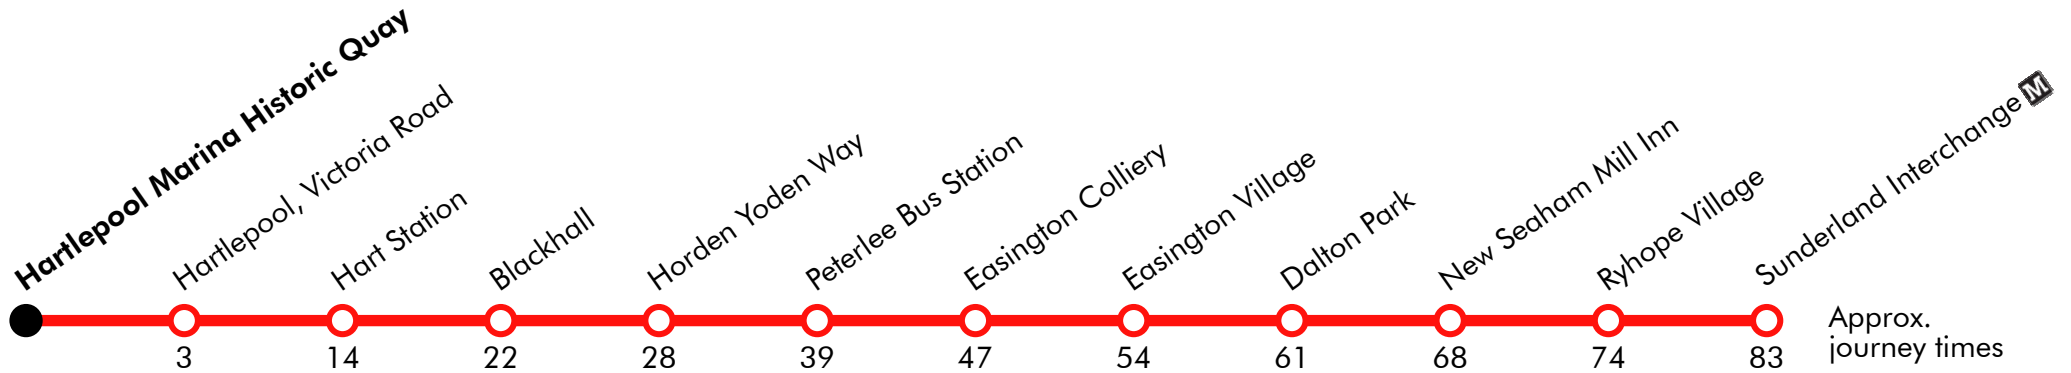

23

Hartlepool - Peterlee - New Seaham - Sunderland

Arriva

Effective from: 09/07/2023

Monday to Friday

Notes:	nSch																	
Hartlepool Marina	0657	0727	0802	0832	0907	0937		07	37		1407	1437	1507	1542	1612	1642	1717	1754
Hartlepool Victoria Road	0700	0731	0806	0836	0911	0941		11	41		1411	1441	1511	1546	1616	1646	1721	1756
Hart Station	0710	0742	0817	0847	0922	0952		22	52		1422	1452	1522	1557	1627	1657	1732	1809
Blackhall	0718	0750	0825	0855	0930	1000	Then at these mins. past the hour	30	00	until	1430	1500	1530	1605	1635	1705	1740	1817
Hornden Yoden Way	0724	0756	0831	0901	0936	1006		36	06		1436	1506	1536	1611	1641	1711	1746	1823
Peterlee Bus Station	0732	0804	0842	0909	0947	1014		47	14		1447	1514	1547	1619	1657	1719	1754	1829
Easington Colliery	0740	....	0850	....	0955	....		55	....		1455	....	1555	....	1705	....	....	....
Easington Village	0747	....	0857	....	1002	....		02	....		1502	....	1602	....	1712	....	....	....
Dalton Park	0754	....	0904	....	1009	....		09	....		1509	....	1609	....	1719	....	....	....
New Seaham Mill Inn	0801	....	0911	....	1016	....		16	....		1516	....	1616	....	1726	....	....	....
Ryhope Village	0807	....	0917	....	1022	....		22	....		1522	....	1622	....	1732	....	....	....
Sunderland Interchange	0821	....	0926	....	1031	....		31	....		1531	....	1631	....	1741	....	....	....

nSch Does not operate on School days