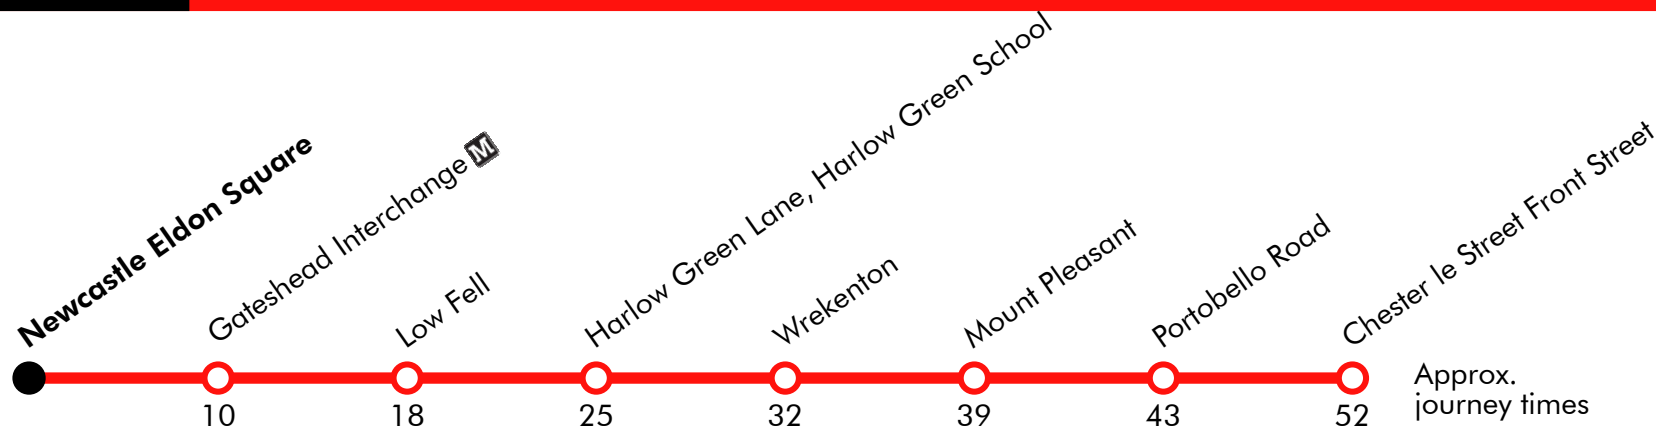

Monday to Friday

Newcastle Eldon Square		0722	0835	0935	1035	1135	1235	1335	1435	1535	1640	1740	1840
Gateshead Interchange	arr	0731	0844	0944	1044	1144	1244	1344	1444	1544	1650	1750	1850
Gateshead Interchange	dep	0732	0845	0945	1045	1145	1245	1345	1445	1545	1651	1751	1851
Low Fell		0741	0853	0953	1053	1153	1253	1353	1454	1554	1700	1800	1859
Harlow Green Lane, Harlow Green School		0749	0900	1000	1100	1200	1300	1400	1502	1602	1708	1808	1905
Wrekenton		0757	0908	1007	1107	1207	1307	1407	1509	1609	1715	1815	1912
Mount Pleasant		0805	0916	1014	1114	1214	1314	1414	1516	1616	1723	1822	1919
Portobello Road		0809	0920	1018	1118	1218	1318	1418	1520	1620	1727	1826	1923
Chester le Street Front Street		0821	0929	1027	1127	1227	1327	1427	1530	1631	1737	1834	1931

Saturday

Newcastle Eldon Square		....	0835	0935		35		1535	1635	1735	1835
Gateshead Interchange	arr	....	0843	0943	Then	44		1544	1644	1744	1844
Gateshead Interchange	dep	....	0845	0945	at	45		1545	1645	1745	1845
Low Fell		....	0853	0953	these	53		1553	1653	1753	1853
Harlow Green Lane, Harlow Green School		....	0900	1000	mins.	00	until	1600	1700	1800	1900
Wrekenton		0807	0907	1007	past	07		1607	1707	1806	1906
Mount Pleasant		0814	0914	1014	the	14		1614	1714	1813	1912
Portobello Road		0817	0917	1018	hour	18		1618	1718	1817	1916
Chester le Street Front Street		0825	0925	1027		27		1627	1726	1825	1924

Via: Percy Street, Newgate Street, St Nicholas Street, Wellington Street, West Street, High West Street, Durham Road, Chowdene Bank, Hertford, Harlow Green Lane, Waverley Road, Easedale Gardens, Wrekenton Row, Rockcliffe Way, Eighton Banks, Rockcliffe Way, Eighton Road, Mount Pleasant Road, Portmeads Road, Portobello Road, Vigo Lane, Durham Road, North Road, Newcastle Road, Front Street

This information is provided by Nexus on behalf of Local Authorities, and is updated as and when changes occur. Nexus can accept no liability for any errors or omissions herein