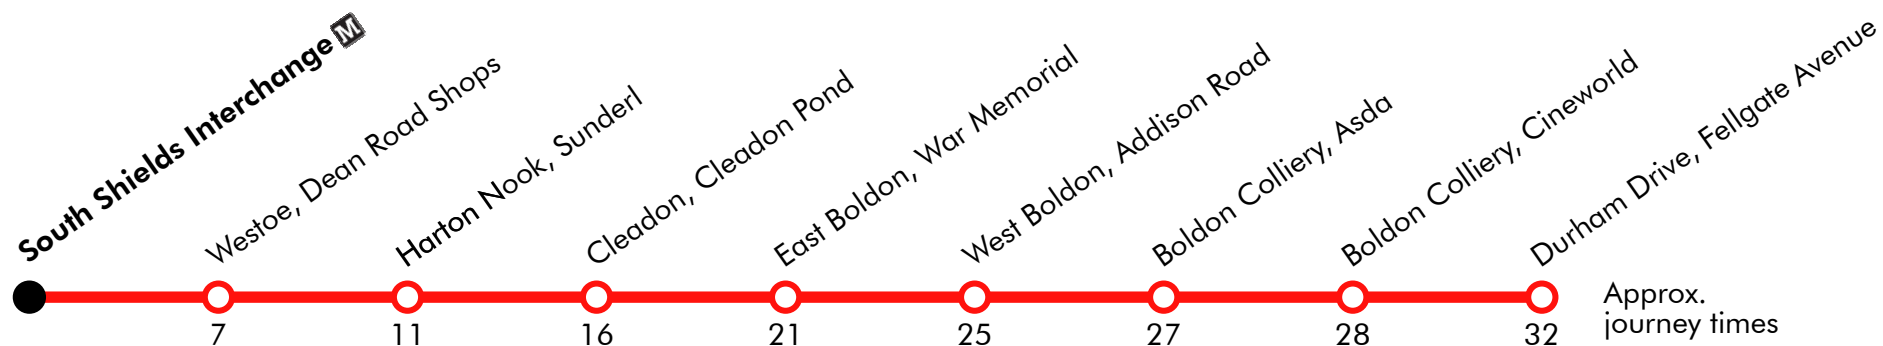

30

South Shields - Harton Nook - Cleadon - Boldon/Fellgate Stagecoach

Effective from: 07/03/2021

Monday to Friday

South Shields Interchange	0729	0832	Then at these mins. past the hour	32	until	1432	1537	1640	1741	1812	1858	2058	2301
Westoe	0736	0839		39		1439	1544	1647	1748	1819	1905	2105	2308
Harton Nook	0741	0844		44		1444	1549	1652	1753	1824	1909	2109	2312
Cleadon	0746	0849		49		1449	1554	1657	1758	1829	1914	2114	2317
Boldon Colliery	0759	0902	02	1502	1607	1710	1811	1842	1925	2125	2328		
Cineworld Boldon	....	....	....	....	....	....	....	....	1926	2126	....		
Fellgate Durham Drive Roundabout	....	....	....	....	....	....	....	....	1930	2130	....		

Saturday

South Shields Interchange	0729	0832	Then at these mins. past the hour	32	until	1432	1537	1640	1741	1812	1858	2058	2301
Westoe	0736	0839		39		1439	1544	1647	1748	1819	1905	2105	2308
Harton Nook	0741	0844		44		1444	1549	1652	1753	1824	1909	2109	2312
Cleadon	0746	0849		49		1449	1554	1657	1758	1829	1914	2114	2317
Boldon Colliery	0759	0902	02	1502	1607	1710	1811	1842	1925	2125	2328		
Cineworld Boldon	....	....	....	....	....	....	....	....	1926	2126	....		
Fellgate Durham Drive Roundabout	....	....	....	....	....	....	....	....	1930	2130	....