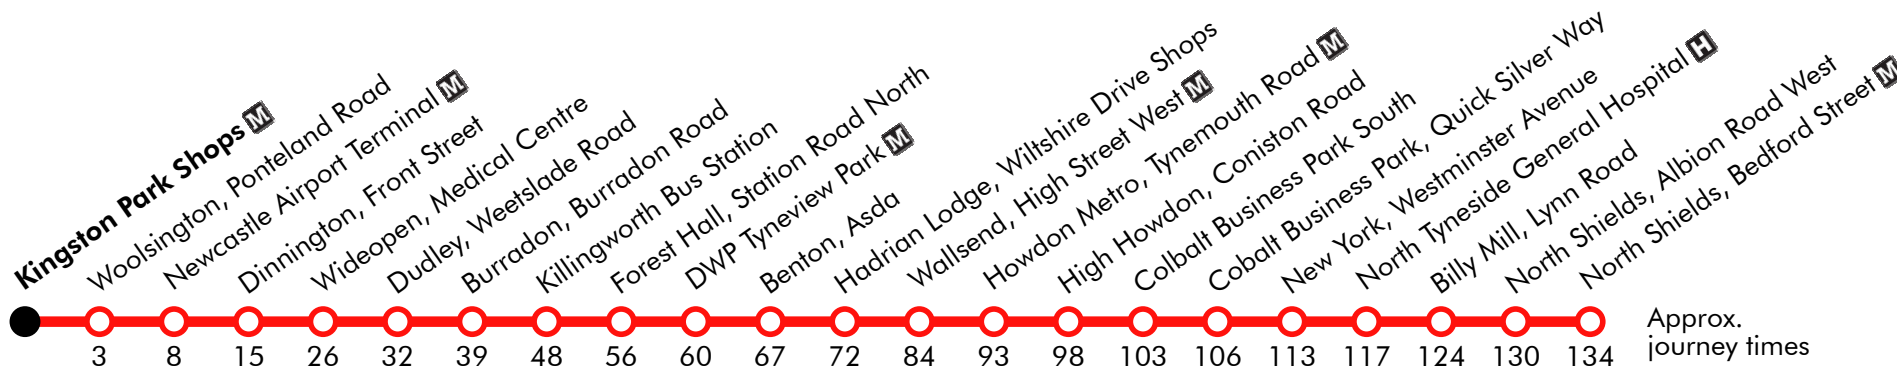

42A

Kingston Park - Dinnington - Dudley - Killingworth - Benton - Wallsend - Cobalt - North Shields GNE: indiGo

Effective from: 06/01/2019

Monday to Friday

Kingston Park Shops	....	0659	0813	0924		24		1324	1424	1526	1637	1747	1846	1930	2023	2123	2223
Woolsington, Ponteland Road	....	0702	0817	0928		28		1328	1428	1530	1641	1751	1849	1933	2026	2126	2226
Newcastle Airport Terminal	....	0707	0822	0933		33		1333	1433	1535	1646	1756	1854	1938	2031	2131	2231
Dinnington, Front Street	....	0714	0829	0940		40		1340	1440	1542	1653	1803	1901	1945	2038	2138	2238
Wideopen, Medical Centre	0625	0724	0840	0950		50		1350	1450	1553	1704	1814	1909	1953	2046	2146	2246
Dudley, Weetslade Road	0630	0731	0847	0956		56		1356	1456	1600	1711	1820	1915	1959	2052	2152	2252
Burradon, Burradon Road	0637	0739	0855	1003		03		1403	1503	1608	1719	1828	1921	2005	2058	2158	2258
Killingworth Bus Station	0643	0745	0905	1011		11		1411	1511	1618	1729	1838	1929	2013	2106	2206	2306
Forest Hall, Station Road North	0649	0754	0913	1019	Then	19		1419	1519	1627	1737	1845	1934	2019	2112	2212	2311
DWP Tyneview Park	0652	0758	0917	1022	at	22		1422	1522	1631	1741	1848	1936	2021	2114	2214	2313
Benton, Asda	0658	0806	0924	1029	these	29		1429	1529	1640	1749	1855	1941	2027	2120	2220	2318
Hadrian Lodge, Wiltshire Drive Shops	0702	0811	0929	1034	mins.	34	until	1434	1534	1645	1753	1859	....	2031	2124	2224	....
Wallsend, High Street West	0713	0824	0942	1047	past	47		1447	1547	1657	1805	1910	....	2040	2133	2233	....
Wallsend Interchange					the								....	2041	2134	2234	....
Howdon Metro, Tynemouth Road	0722	0833	0951	1056	hour	56		1456	1558	1706	1814	1918	....	....	....	....	....
High Howdon, Coniston Road	0727	0838	0956	1101		01		1501	1603	1711	1819	1923	....	....	....	....	....
Cobalt Business Park South	0732	0844	1001	1106		06		1506	1609	1717	1824	1927	....	....	....	....	....
Cobalt Business Park, Quick Silver Way	0736	0848	1004	1109		09		1509	1614	1722	1827	1929	....	....	....	....	....
New York, Westminster Avenue	0745	0858	1011	1116		16		1516	1621	1732	1834	1935	....	....	....	....	....
North Tyneside General Hospital	0749	0902	1015	1120		20		1520	1629	1736	1837	1938	....	....	....	....	....
Billy Mill, Lynn Road	0755	0909	1021	1126		26		1526	1636	1743	1842	1942	....	....	....	....	....
North Shields, Albion Road West	0803	0917	1028	1133		33		1533	1642	1751	1848	1947	....	....	....	....	....
North Shields, Bedford Street	0807	0921	1032	1137		37		1537	1647	1756	1852	1950	....	....	....	....	....