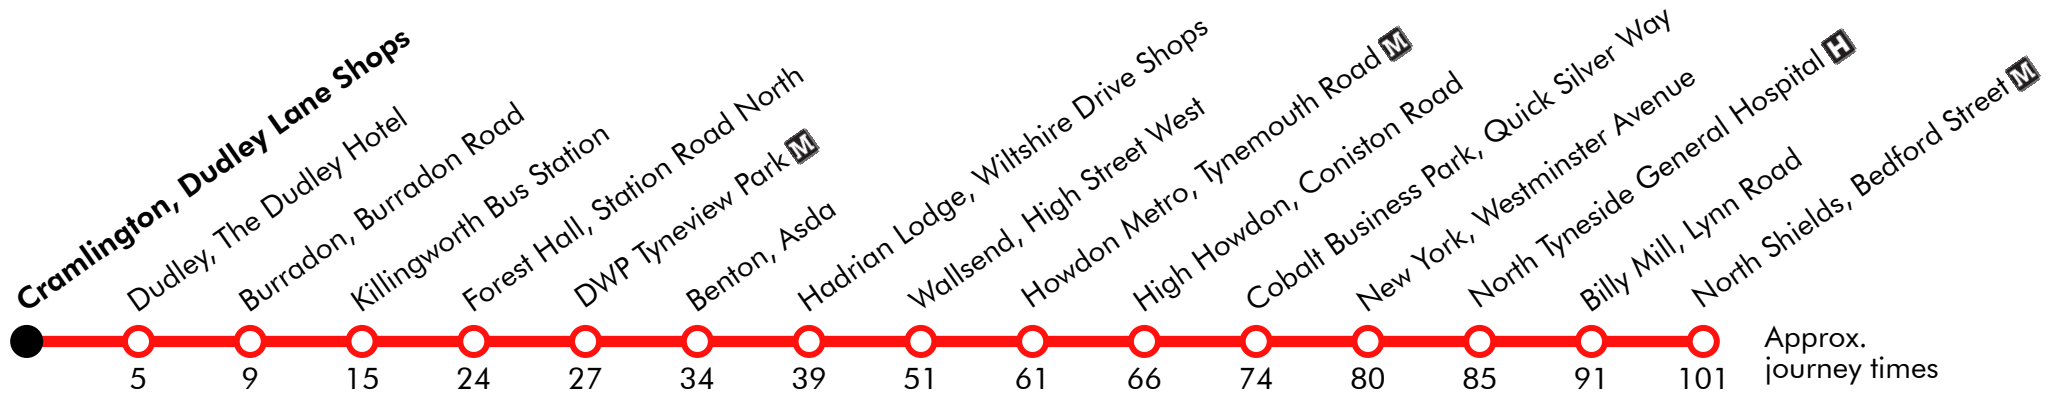

Commences from Tynemouth Road/Brunton Avenue 10 minutes before Wallsend Town Centre

42

North Shields - Cobalt - Wallsend - Benton - Killingworth - Dudley - Cramlington Go North East: indiGo

Effective from: 06/01/2019

Sunday

Wallsend Interchange	1035		35		1735	1835	1935	2035	2135	2235
Wallsend Town Centre	1036		36		1736	1836	1936	2036	2136	2236
Hadrian Lodge, Wiltshire Drive Shops	1046	Then	46		1746	1846	1946	2046	2146	2246
Benton, Asda	1052	at	52	until	1752	1852	1952	2052	2152	2252
DWP Tyneview Park	1057	these	57		1757	1857	1957	2057	2157	2257
Forest Hall, Station Road North	1059	mins.	59		1759	1859	1959	2059	2159	2259
Killingworth Bus Station	1105	past	05		1805	1905	2005	2105	2205	2305
Burradon, Burradon Road	1110	the	10		1810	1910	2010	2110	2210	2310
Dudley, The Dudley Hotel	1114	hour	14		1814	1914	2014	2114	2214	2314
Cramlington, Dudley Lane Shops	1119		19		1819	1918	2018	2118	2218	2318

Via: Bedford Street, Howard Street, West Percy Street, Albion Road, Albion Road West, Hawkeys Lane, Lansdowne Terrace West, Billy Mill Avenue, Morwick Road, Alwinton Avenue, Devon Road, Rake Lane, New York Road, Westminster Avenue, Norham Road North, New York Road, Quick Silver Way, Silver Fox Way, Cobalt Bus Link, Atmel Way Link, Middle Engine Lane, Battle Hill Drive, Coniston Road, Ridley Avenue, Tynemouth Road, Lodge Terrace, High Street East, Station Road, Elton Street East, Station Road, Cross Avenue, Springfield Gardens, Wiltshire Drive, Station Road, Station Road North, Station Road, Whitley Road, Station Road, Station Road North, Forest Hall Drive, Great Lime Road, Southgate, Citadel East, West Bailey, Station Road, Front Street, Burradon Road, Weetslade Road, Dudley Lane