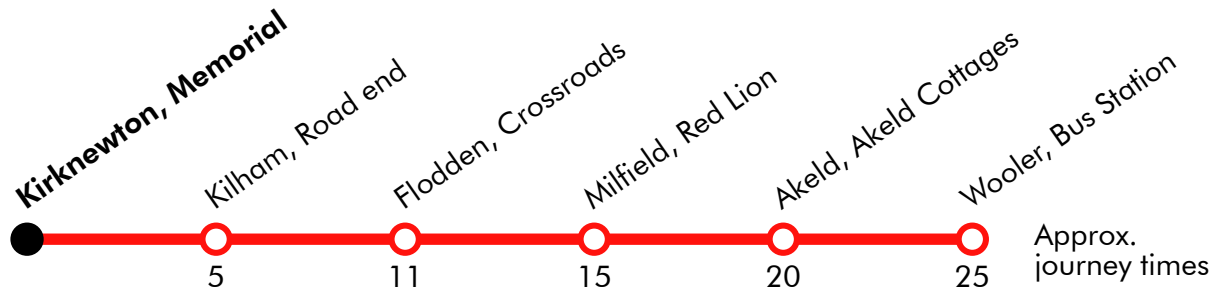

a Only runs on Wednesdays

Via: Market Pl, High Street, Ryecroft Way, A697, B6351

266

Kirknewton Memorial - Wooler, Bus Station

Effective from: 01/08/2010

Glen Valley Tours: 01668 281 578

Monday to Friday

Notes:	a	a
Kirknewton, Memorial	0920	1135
Kilham, Road end	0925	1140
Flodden, Crossroads	0931	1146
Milfield, Red Lion	0935	1150
Akeld, Akeld Cottages	0940	1155
Wooler, Bus Station	0945	1200

a Only runs on Wednesdays

Via: B6351, B6352, A697, Ryecroft Way, High Street, Market Pl