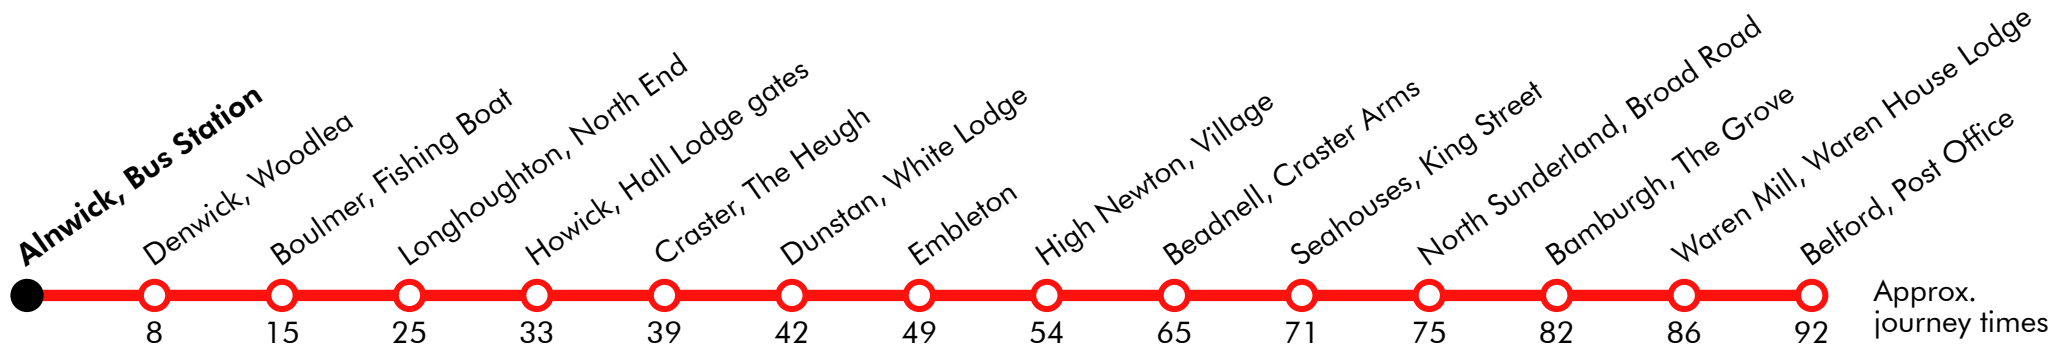

418 Alnwick - Belford

Effective from: 11/04/2022

Travelsure: 01668 219 291

Monday to Friday

Alnwick, Bus Station	0905	1105	1310	1510	1710
Alnmouth, Argyle Street	0915	1115			
Alnmouth Station, Curly Lane	0921	1121			
Lesbury, Village Centre	0923	1123			
Boulmer, Fishing Boat	0928	1128			
Denwick, Woodlea			1318	1518	1718
Boulmer, Fishing Boat			1325	1525	1725
Longhoughton, North End	0935	1135	1335	1535	1735
Howick, Hall Lodge gates	0943	1143	1343	1543	1743
Craster, The Heugh	0949	1149	1349	1549	1749
Dunstan, White Lodge	0952	1152	1352	1552	1752
Embleton	0959	1159	1359	1559	1759
High Newton, Village	1004	1204	1404	1604	1804
Beadnell, Craster Arms	1015	1215	1415	1615	1815
Seahouses, King Street	1021	1221	1421	1621	1821
North Sunderland, Broad Road	1025	1225	1425	1625	1825
Bamburgh, The Grove	1032	1232	1432	1632	1832
Waren Mill, Waren House Lodge	1036	1236	1436	1636	1836
Belford, Post Office	1042	1242	1442	1642	1842