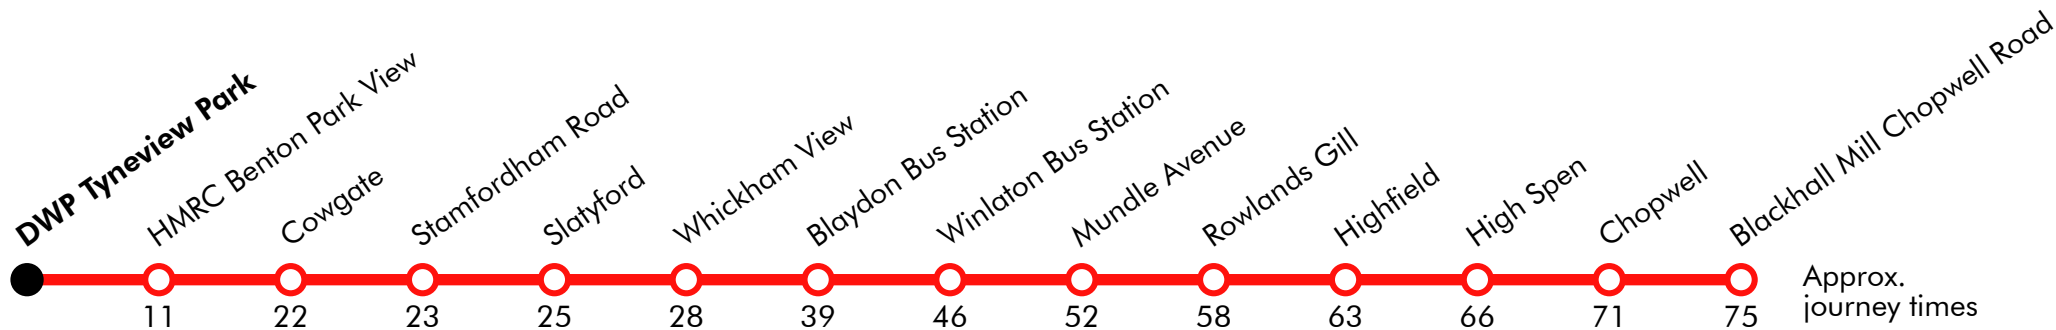

### Monday to Friday

Blackhall Mill Chopwell Road	0630
Chopwell	0633
High Spen	0642
Highfield	0646
Rowlands Gill	0650
Winlaton Mill	0654
Winlaton Mill	0655
Winlaton Bus Station	0703
Blaydon Bus Station	0713
Whickham View	0718
Slatyford Silver Lonnen	0720
Cowgate	0722
Cowgate	0725
HMRC Benton Park View	0735
DWP Tyneview Park	0740

Via: Mill Road, Derwent Street, Greenhead Road, Derwent View, Clayton Terrace, Clayton Terrace Road, Glossop Street, Hookergate Lane, Smailes Lane, Strathmore Road, Station Road, Lockhaugh Road, Spa Well Road, Noel Avenue, Holly Avenue, Scotland Head, Winlaton Bus Station, Blaydon Bank, Wylam View, Heddon View, Back Lane, Blaydon Bank, Blaydon Bus Stn, Chainbridge Road, Denton Road, Silver Lonnen, Stamfordham Road, Ponteland Road, Tyneview Park

### Monday to Friday

DWP Tyneview Park	1615
HMRC Benton Park View	1626
Cowgate	1637
Stamfordham Road	1638
Slatyford	1640
Whickham View	1643
Blaydon Bus Station	1654
Winlaton Bus Station	1701
Mundle Avenue	1707
Rowlands Gill	1713
Highfield	1718
High Spen	1721
Chopwell	1726
Blackhall Mill Chopwell Road	1730

Via: Tyneview Park, Benton Road, Jedburgh Road, Stamfordham Road, Silver Lonnen, Denton Road, Chainbridge Road, Bus Station Link Road, Blaydon Bus Station, Croftdale Road, Heddon View, Wylam View, Blaydon Bank, Winlaton Bus Stn, Scotland Head, Mundle Avenue, Lockhaugh Road, Station Road, Stathmore Road, Smailes Lane, Hookergate Lane, Glossop Street, Towneley Terrace, Clayton Terrace Road, Derwent View, Hall Road, Derwent Street, Mill Road, Chopwell Road