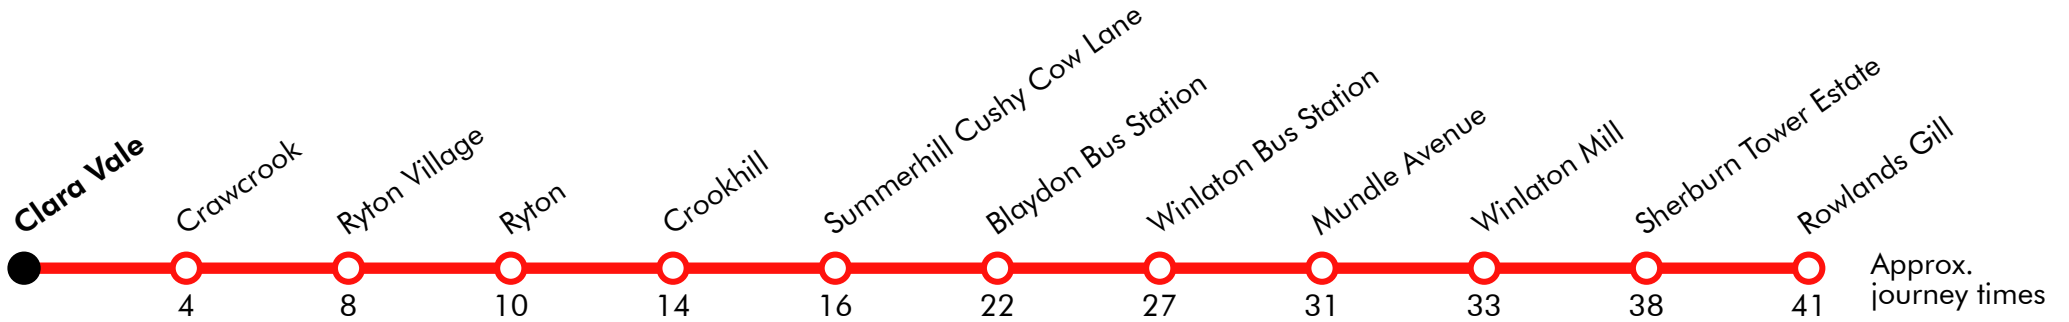

R3

Clara Vale - Blaydon - Rowlands Gill

Gateshead Central Taxis

Effective from: 27/07/2014

Monday to Friday

Clara Vale	0658	0758	0901		01		1501	1601	1706	1800	1900	2000	2100	2200	2300	
Crawcrook	0703	0803	0906		06		1506	1606	1711	1804	1904	2004	2104	2204	2304	
Ryton Village	0707	0807	0910		10		1510	1610	1715	1808	1908	2008	2108	2208	2308	
Ryton	0709	0809	0912	Then at these	12	until	1512	1612	1717	1810	1910	2010	2110	2210	2310	
Crookhill	0713	0813	0916		16		1516	1616	1721	1814	1914	2014	2114	2214	2314	
Summerhill Cushy Cow Lane	0715	0815	0918		18		1518	1618	1723	1816	1916	2016	2116	2216	2316	
Blaydon Bus Station	0728	0828	0928		mins.		28	1528	1628	1733	1822	1922	2022	2122	2222	2322
Hole In The Wall Est	0737	0837	0937		past		37	1537	1637	1742						
Winlaton Bus Station	0742	0842	0942	the	42	1542	1642	1747	1827	1927	2027	2127	2227	2327		
Mundle Avenue	0747	0847	0947	hour	47	1547	1647	1752	1831	1931	2031	2131	2231	2331		
Winlaton Mill									1833	1933	2033	2133	2233	2333		
Sherburn Tower Estate	0756	0856	0956		56	1556	1656	1801	1838	1938	2038	2138	2238	2338		
Rowlands Gill	0759	0859	0959		59	1559	1659	1804	1841	1941	2041	2141	2241	2341