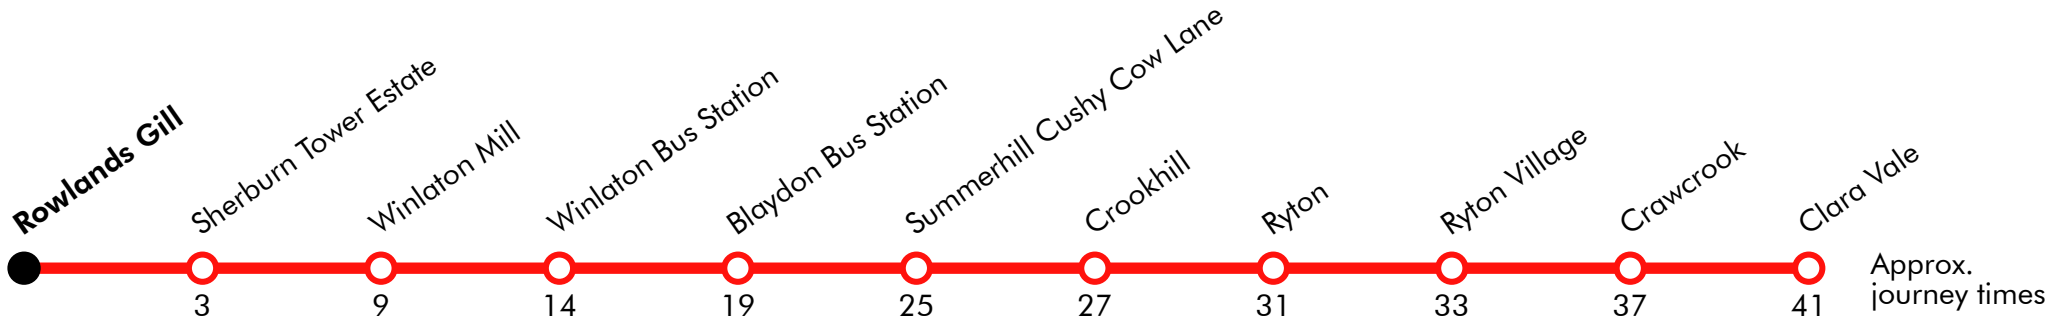

R4

Rowlands Gill - Blaydon - Clara Vale

Gateshead Central Taxis

Effective from: 27/07/2014

Monday to Friday

Rowlands Gill	....	0753	0858		58		1558	1658	1758	1915	2015	2115	2215	2315
Sherburn Tower Estate	....	0756	0901		01		1601	1701	1801	1918	2018	2118	2218	2318
Winlaton Mill	....									1924	2024	2124	2224	2324
Mundle Avenue	....	0805	0910		10		1610	1710	1810					
Winlaton Mill	....	0806	0911	Then at these mins. past the hour	11	until	1611	1711	1811	1925	2025	2125	2225	2325
Winlaton Bus Station	....	0810	0915		15		1615	1715	1815	1929	2029	2129	2229	2329
Hole In The Wall Estate	....	0815	0920		20		1620	1720	1820					
Blaydon Bus Station	0727	0827	0932		32		1632	1732	1832	1934	2034	2134	2234	2334
Summerhill Cushy Cow Lane	0733	0833	0938		38		1638	1738	1838	1940	2040	2140	2240	2340
Crookhill	0735	0835	0940	40	1640	1740	1840	1942	2042	2142	2242	2342		
Ryton	0740	0840	0945	45	1645	1745	1845	1946	2046	2146	2246	2346		
Ryton Village	0742	0842	0947	47	1647	1747	1847	1948	2048	2148	2248	2348		
Crawcrook	0746	0846	0951	51	1651	1751	1851	1952	2052	2152	2252	2352		
Clara Vale	0751	0851	0956	56	1656	1756	1856	1956	2056	2156	2256	2356