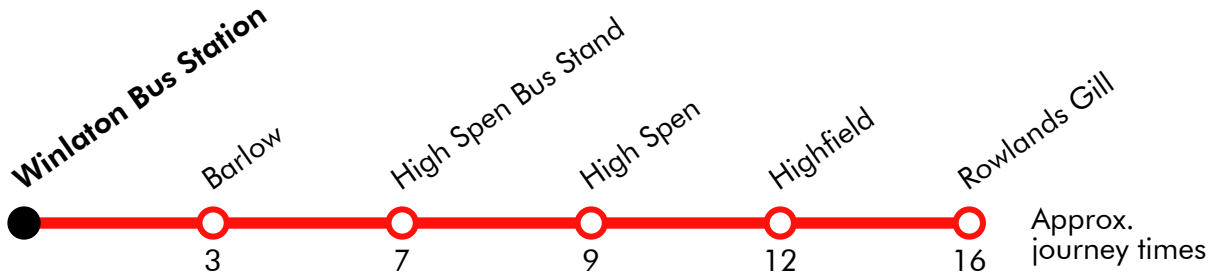

R6

Ryton - High Spen - Rowlands Gill

Effective from: 27/07/2014

Gateshead Central Taxis

Monday to Friday

Ryton	0828	0928		28		1428	1528	1628	1728
Winlaton Bus Station	0841	0939	Then	39		1439	1539	1639	1741	1859	1959	2059	2159	2259
Barlow	0845	0943	at	43		1443	1543	1643	1745	1902	2002	2102	2202	2302
High Spen Bus Stand	0744	0849	0947	these	47	until	1447	1547	1647	1749	1906	2006	2106	2206	2306
High Spen	0746	0851	0949	mins.	49		1449	1549	1649	1751	1908	2008	2108	2208	2308
Hookergate School			0951	past	51		1451	1551	1651						
Highfield	0749	0854	0954	the	54		1454	1554	1654	1754	1911	2011	2111	2211	2311
Rowlands Gill	0753	0858	0958	hour	58		1458	1558	1658	1758	1915	2015	2115	2215	2315

Saturday

Ryton	0828	0928		28		1428	1528	1628	1728
Winlaton Bus Station	0741	0841	0939	Then	39		1439	1539	1639	1741	1859	1959	2059	2159	2259
Barlow	0745	0845	0943	at	43		1443	1543	1643	1745	1902	2002	2102	2202	2302
High Spen Bus Stand	0749	0849	0947	these	47	until	1447	1547	1647	1749	1906	2006	2106	2206	2306
High Spen	0751	0851	0949	mins.	49		1449	1549	1649	1751	1908	2008	2108	2208	2308
Hookergate School			0951	past	51		1451	1551	1651						
Highfield	0754	0854	0954	the	54		1454	1554	1654	1754	1911	2011	2111	2211	2311
Rowlands Gill	0758	0858	0958	hour	58		1458	1558	1658	1758	1915	2015	2115	2215	2315

Via: Station Road, Stathmore Road, Smailes Lane, Hookergate Lane, Spen Lane, Hookergate Lane, Collingdon Road, Strothers Road, Ramsey Street, Pawston Road, Barlow Road, Barlow Lane, Burn Road, North Street, Winlaton Bus Stn, North Street, Burn Road, Liddells Fell Road, Stargate Lane, Main Road