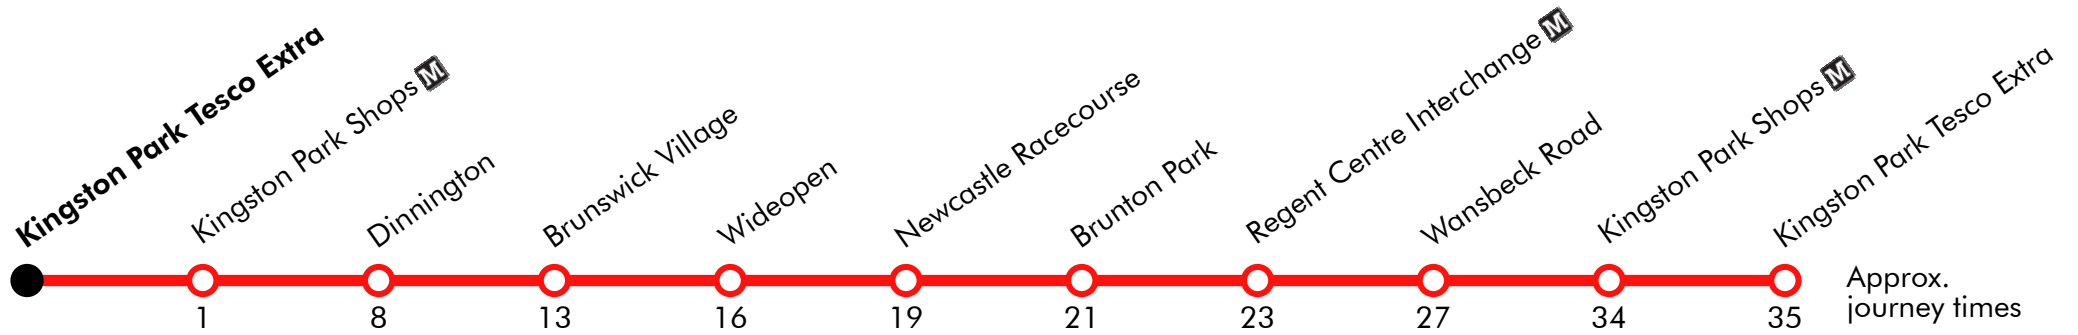

Via: Tesco Car Park, Tudor Way, Station Road, Trevelyan Drive, Etal Lane, Etal Way, Etal Lane, Ponteland Road, Brunton Lane, Tesco Car Park

T3

Tesco Kingston Park - Dinnington - Wideopen - Brunswick Park - Regent Centre - Tesco Kingston Park

Gateshead Central Taxis

Effective from: 11/03/2013

Monday to Friday

Kingston Park Tesco Extra	1120	1320
Kingston Park Shops	1121	1321
Dinnington	1128	1328
Brunswick Village	1133	1333
Wideopen	1136	1336
Newcastle Racecourse	1139	1339
Brunton Park	1141	1341
Regent Centre Interchange	1143	1343
Wansbeck Road	1147	1347
Kingston Park Shops	1154	1354
Kingston Park Tesco Extra	1155	1355

Via: Tesco Car Park, Brunton Lane, Main Road, Front Street, Main Road, Brunton Lane, Sandy Lane, Darrell Street, Stalks Road, Gt North Road, Great North Road, Gt North Road, Great North Road, Gt North Road, Great North Road, Wansbeck Road, Kingston Park Road, Windsor Way, Brunton Lane, Tesco Car Park