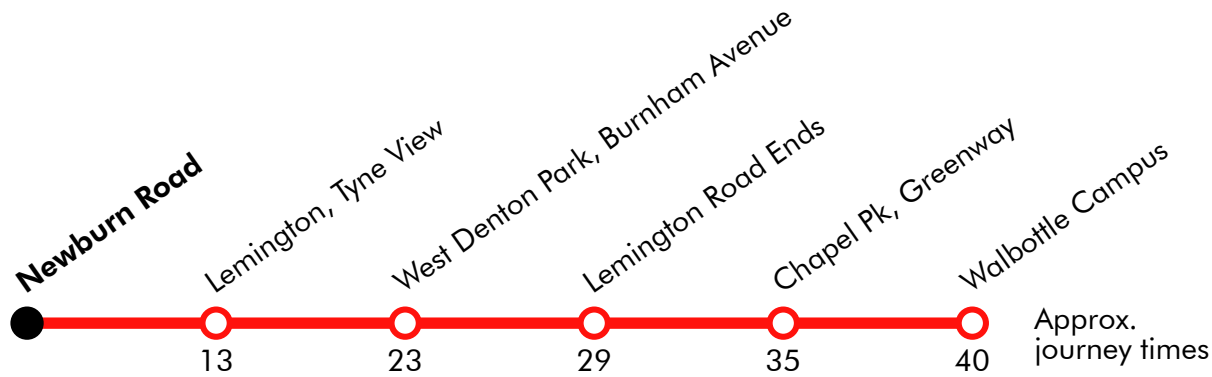

S137 Newburn - Boyd Street - Walbottle Campus

Effective from: 01/09/2021

Gateshead Central Taxis

Monday to Friday

Newburn Road	0735
Lemington, Tyne View	0748
West Denton Park, Burnham Avenue	0758
Lemington Road Ends	0804
Chapel Pk, Greenway-Kenmoor Way	0810
Walbottle Campus	0815

Via: Newburn Road, High Street, Lemington Road, Scotswood Road, Union Hall Road, Burnham Avenue, Combe Drive, Union Hall Road, Hillhead Road, Greenway, North Walbottle Road, Hexham Road, Hawthorn Terrace, Hexham Road

S137 Walbottle Campus - Newburn

Effective from: 01/09/2021

J H Coaches

Monday to Friday

Walbottle Campus	1442
West Denton Park, Burnham Avenue	1452
Lemington, Tyne View	1457
Newburn Road, Chapel Court	1502

Via: Hexham Road, Hawthorn Terrace, Hexham Road, Old Hexham Road, Hexham Road, Hospital Lane, Combe Drive, Burnham Avenue, Union Hall Road, Tyne View, Northumberland Road, Lemington Road, High Street, Newburn Road