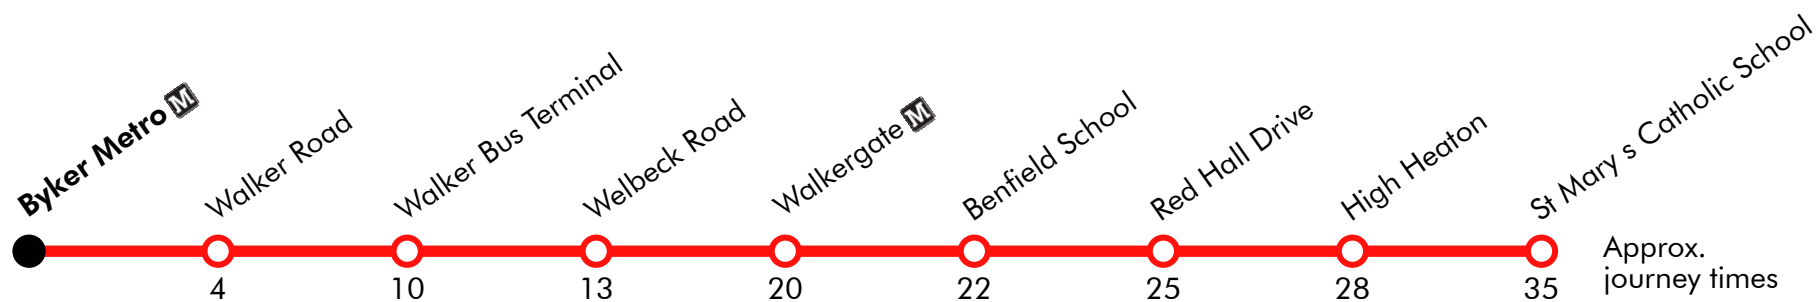

## Byker Metro - Walker Bus Terminal - Benfield School - High Heaton - St Marys Catholic School **Go North East**

Effective from: 01/09/2021

### Monday to Friday

Byker Metro	0720
Walker Road	0724
Walker Bus Terminal	0730
Welbeck Road	0733
Walkergate	0740
Benfield School	0742
Red Hall Drive	0745
High Heaton	0748
St Marys Catholic School	0755

Via: Corbridge Road, Conyers Road, Dalton Street, Bolam Way, Walker Road, Station Road, Bath Street, Welbeck Road, Scrogg Road, Sutton Street, Shields Road, Benfield Road, Red Hall Drive, Etherstone Avenue, Benton Road, Benton Park Road