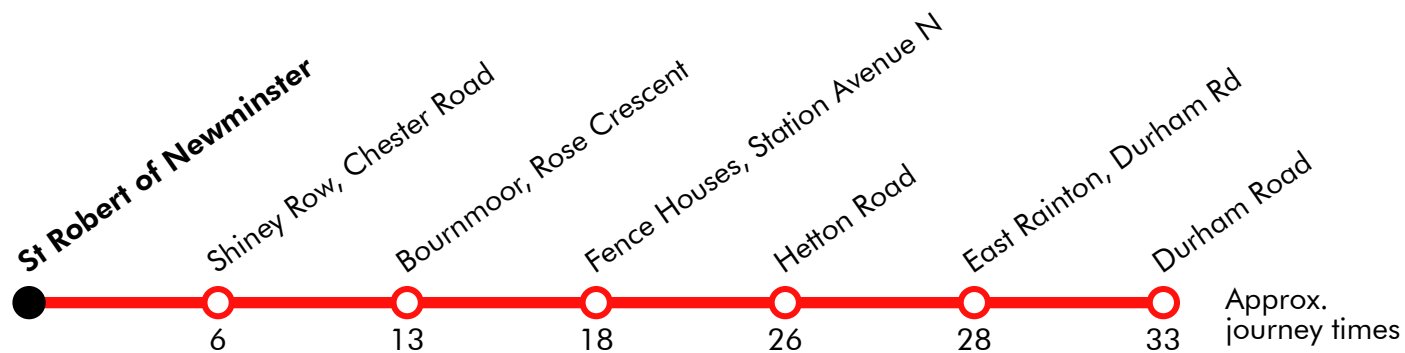

S453

East Rainton - Newbottle - St Roberts of Newminster Catholic School

L & G

Effective from: 01/09/2021

Monday to Friday

East Rainton, East Rainton Primary	0800
Durham Road-Four Lane Ends	0802
Gillas Lane West	0807
Houghton le Spring, Dairy Lane	0808
Burnside Est, Coaley Ln-Glanville Dr	0817
Newbottle, Front Street	0819
Herrington Burn, Mill Terrace Shiney Row,	0821
Philadelphia Lane	0823
St Robert of Newminster Catholic School	0835

Via: Durham Road, Gillas Lane West, Hetton Road, Dairy Lane, North View Terrace, Sedgelych Road, Coaley Lane, Front Street, Philadelphia Lane, Herrington Burn, Philadelphia Lane, Biddick Lane

S453

St. Robert of Newminster Catholic School - Fence Houses - East Rainton

L & G

Effective from: 01/09/2021

Monday to Friday

St Robert of Newminster Catholic School	1527
Shiney Row, Chester Road	1533
Bournmoor, Rose Crescent	1540
Fence Houses, Station Avenue N	1545
Hetton Road	1553
East Rainton, Durham Rd-North St	1555
Durham Road	1600

Via: Biddick Lane, Chester Road, A183, Chester Road, Un-named Road, A1052, A1052 South Crescent, Front Street, Station Avenue N, Front Street, North View Terrace, Dairy Lane, Hetton Road, Gillas Lane West, Durham Road