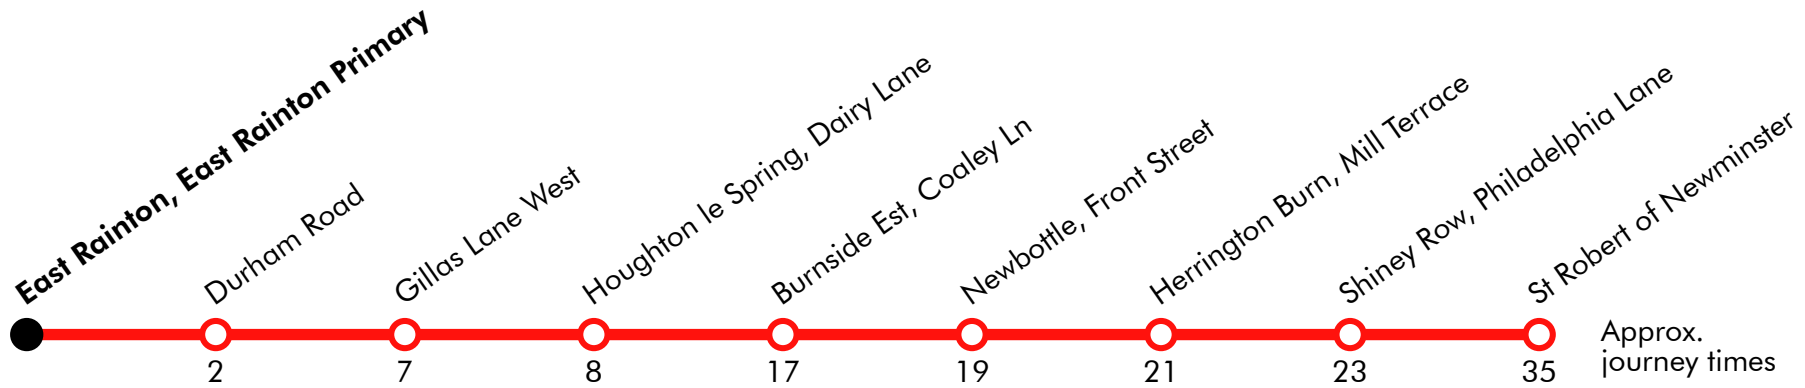

S453

East Rainton - Newbottle - St Roberts of Newminster Catholic School

L & G

Effective from: 01/09/2021

Monday to Friday

East Rainton, East Rainton Primary	0800
Durham Road-Four Lane Ends	0802
Gillas Lane West	0807
Houghton le Spring, Dairy Lane	0808
Burnside Est, Coaley Ln-Glanville Dr	0817
Newbottle, Front Street	0819
Herrington Burn, Mill Terrace Shiney Row,	0821
Philadelphia Lane	0823
St Robert of Newminster Catholic School	0835

Via: Durham Road, Gillas Lane West, Hetton Road, Dairy Lane, North View Terrace, Sedgelych Road, Coaley Lane, Front Street, Philadelphia Lane, Herrington Burn, Philadelphia Lane, Biddick Lane

S453

St. Robert of Newminster Catholic School - Fence Houses - East Rainton

L & G

Effective from: 01/09/2021

Monday to Friday

St Robert of Newminster Catholic School	1527
Shiney Row, Chester Road	1533
Bournmoor, Rose Crescent	1540
Fence Houses, Station Avenue N	1545
Hetton Road	1553
East Rainton, Durham Rd-North St	1555
Durham Road	1600

Via: Biddick Lane, Chester Road, A183, Chester Road, Un-named Road, A1052, A1052 South Crescent, Front Street, Station Avenue N, Front Street, North View Terrace, Dairy Lane, Hetton Road, Gillas Lane West, Durham Road