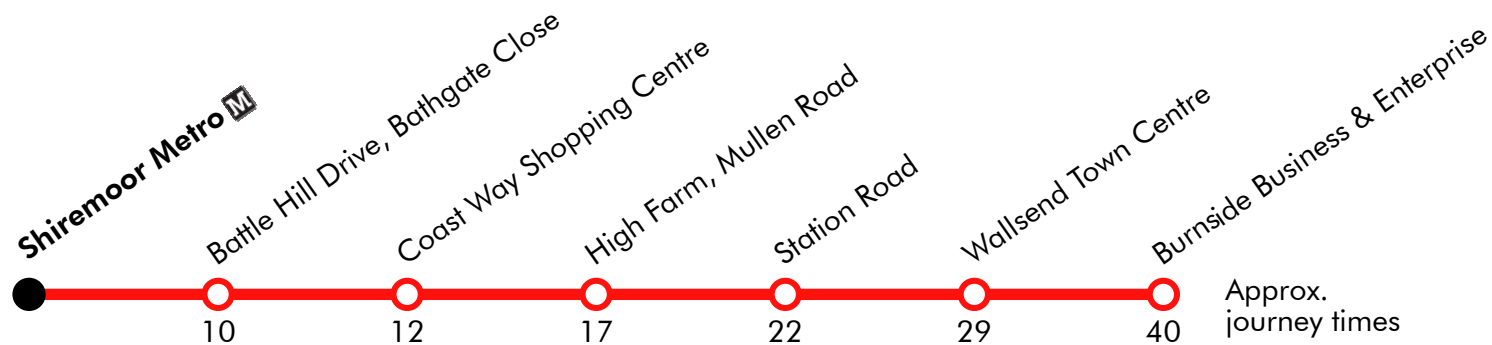

## Shiremoor - Battle Hill - Wallsend - Burnside Business & Enterprise College

Go North East

Effective from: 14/09/2021

### Monday to Friday

Shiremoor Metro	0750
Battle Hill Drive, Bathgate Close	0800
Coast Way Shopping Centre	0802
High Farm, Mullen Road	0807
Station Road	0812
Wallsend Town Centre	0819
Burnside Business & Enterprise College	0830

Via: Park Lane, New York Road, Cobalt Business Park, Silverlink North, Cobalt Bus Link, Atmel Way Link, Middle Engine Lane, Battle Hill Drive, Kings Road North, Mullen Road, Station Road, High Street East, Wallsend High Street, Boyd Road

Via: Boyd Road, St Peters Road, Lodge Terrace, High Street East, Station Road, Wiltshire Gardens, Wiltshire Drive, Mullen Road, Battle Hill Drive, Middle Engine Lane, Atmel Way Link, Cobalt Link Road, Silverlink N, Cobalt Business Park, Park Lane