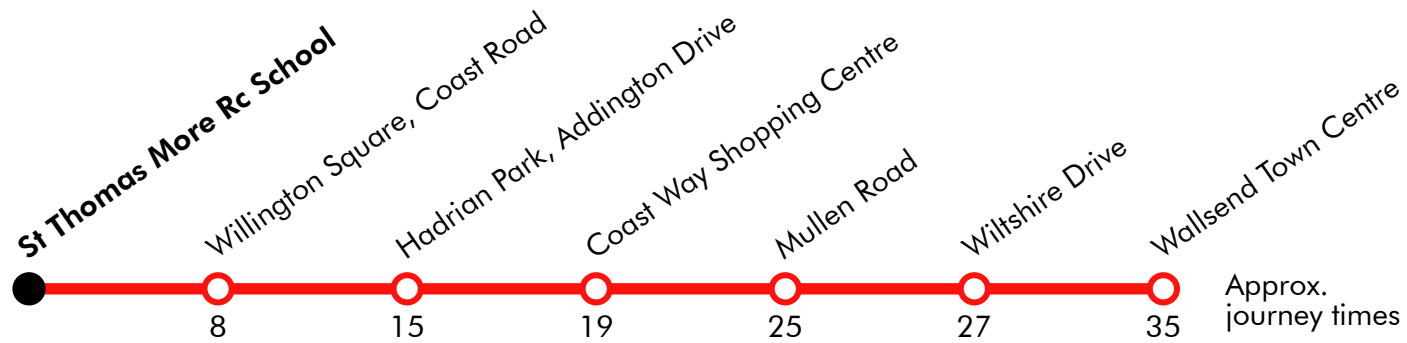

S671

High Farm - Battlehill - Hadrian Park - St Thomas More RC Academy

Effective from: 01/09/2021

Go North East

Monday to Friday

Mullen Road	0815
Battle Hill Drive	0816
Coast Way Shopping Centre	0818
Addington Drive	0821
Silverlink Shopping Park, Coast Road	0825
St Thomas More RC Academy	0840

Via: Mullen Road, Battle Hill Drive, Addington Drive, Battle Hill Drive, Coast Road, Lynn Road, Billy Mill Lane

S671 St Thomas More RC - Hadrian Park - High Farm - Wallsend Go North East

Effective from: 01/09/2021

Monday to Friday

St Thomas More Rc School	1515
Willington Square, Coast Road	1523
Hadrian Park, Addington Drive	1530
Coast Way Shopping Centre	1534
Mullen Road	1540
Wiltshire Drive	1542
Wallsend Town Centre	1550

Via: Billy Mill Lane, Lynn Road, Coast Road, Addington Drive, Battle Hill Drive, Kings Road North, Mullen Road, Wiltshire Drive, Cross Avenue, Station Road