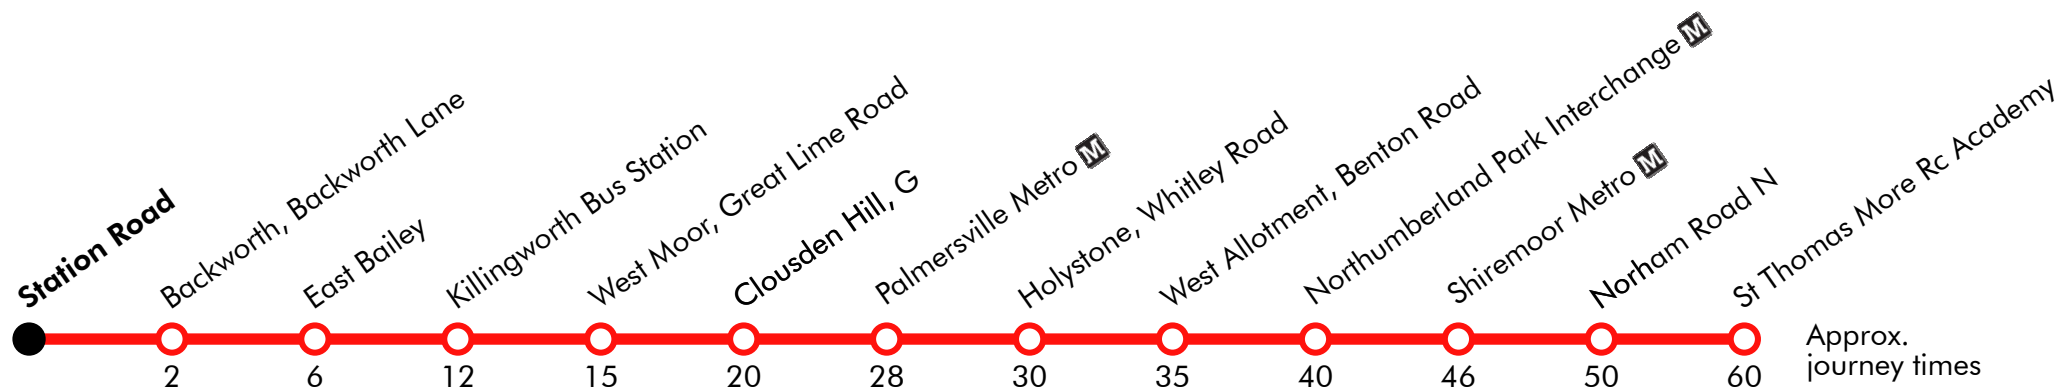

S680

Backworth - Killingworth - Holystone - New York - St Thomas More Rc Academy Henry Cooper Coaches

Effective from: 01/09/2021

Monday to Friday

Station Road	0730
Backworth, Backworth Lane	0732
East Bailey	0736
Killingworth Bus Station	0742
West Moor, Great Lime Road	0745
Clousden Hill, Great Lime Road	0750
Palmersville Metro	0758
Holystone, Whitley Road	0800
West Allotment, Benton Road	0805
Northumberland Park Interchange	0810
Shiremoor Metro	0816
Norham Road North	0820
St Thomas More Rc Academy	0830

Via: Station Road, Backworth Lane, Killingworth Lane, Simonside Way, East Bailey, Citadel East, Southgate, Great Lime Road, Benton Lane, Great Lime Road, Whitley Road, Benton Road, Benton Lane, Northumberland Park Interchange, Earsdon Road, Park Lane, New York Road, Northam Road, Norham Road North, Norham Road N, Coast Road, Lynn Road, Billy Mill Lane

S680

St Thomas More Rc Academy - Benton Road - Killingworth - Backworth Henry Cooper Coaches

Effective from: 01/09/2021

Monday to Friday

St Thomas More Rc Academy	1515
Park Lane	1520
Northumberland Park	1524
Benton Road	1529
Holystone, Whitley Road	1532
Clousden Hill, Great Lime Road	1534
West Moor, Benton Lane	1536
Killingworth Bus Station	1543
Backworth Lane	1552
Station Road	1555

Via: Billy Mill Lane, New York Road, Park Lane, Earsdon Road, Northumberland Park Interchange, New York Road, Benton Road, Whitley Road, Great Lime Road, Clousden Hill, Great Lime Road, Benton Lane, Great Lime Road, Southgate, Citadel East, East Bailey, Simonside Way, Killingworth Lane, Backworth Lane, Station Road