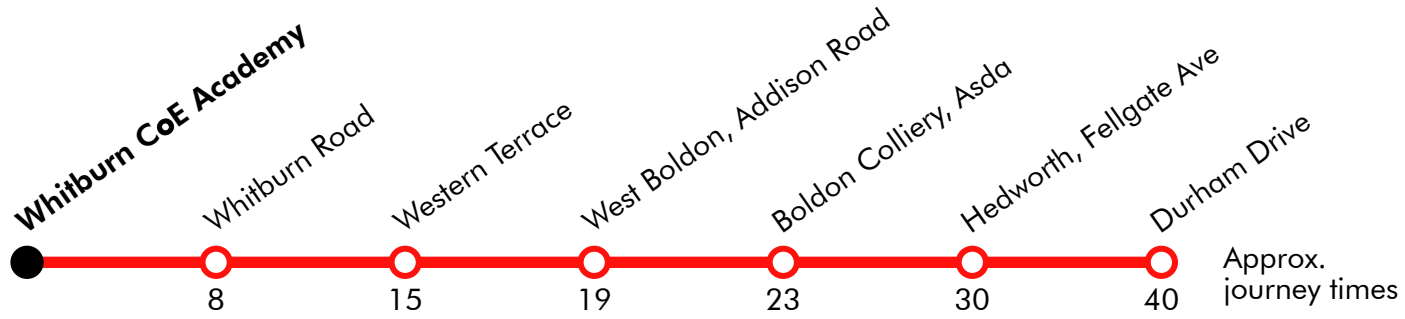

S807 Whitburn CoE Academy - West Boldon - Hedworth - Fellgate Estate J H Coaches

Effective from: 01/09/2021

Monday to Friday

Whitburn CoE Academy	1635
Whitburn Road	1643
Western Terrace	1650
West Boldon, Addison Road	1654
Boldon Colliery, Asda	1658
Hedworth, Fellgate Ave-Sandiacres	1705
Durham Drive	1715

Via: Eastfields, Sunderland Road, Whitburn Road, Station Road, Front Street, Western Terrace, Addison Road, North Road, Hubert Street, Cotswold Lane, Fellgate Avenue, Durham Drive