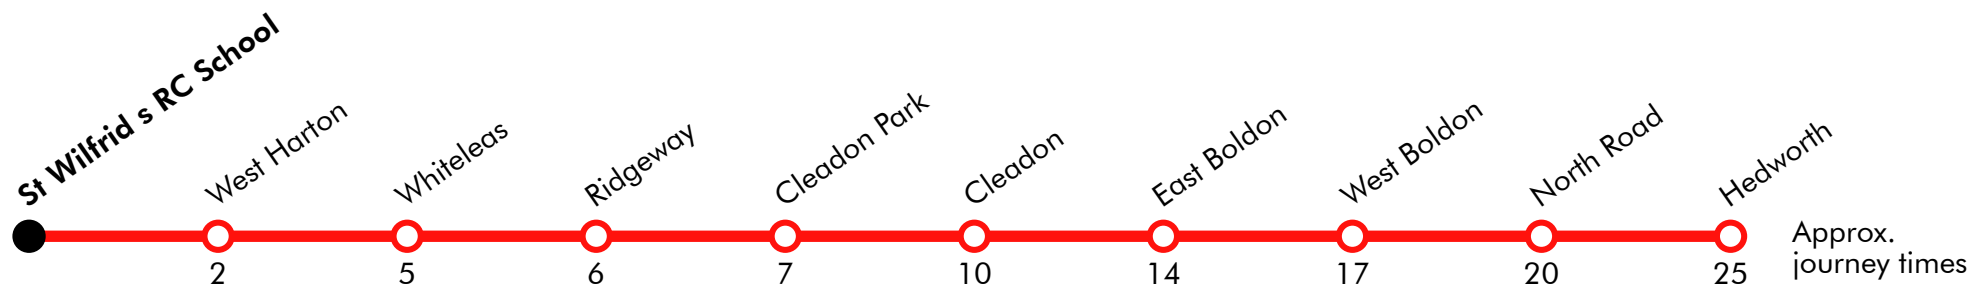

### Monday to Friday

Hedworth	0745
Hedworth Lane	0749
Boldon Asda	0754
Boldon School	0758
Whiteleas Way	0812
St Wilfrid s RC College	0825
Harton Nook	0830
Cleadon	0837
Whitburn CoE Academy	0845

Via: Hedworth Lane, North Road, Cotswolds Lane, Hubert Street, New Road, Boldon Lane, Benton Road, Galsworthy Road, Whiteleas Way, Nevinson Avenue, King George Road, Temple Park Road, Allotment Gardens, Temple Park Road, Prince Edward Road, Sunderland Road, Shields Road, Sunderland Road, Front Street, Eastfields

## Monday to Friday

St Wilfrid s RC School	1520
West Harton	1522
Whiteleas	1525
Ridgeway	1526
Cleadon Park	1527
Cleadon	1530
East Boldon	1534
West Boldon	1537
North Road	1540
Hedworth	1545

Via: Allotment Gardens, Stanhope Road, Boldon Lane, Whiteleas Way, Nevinson Avenue, King George Road, Shields Road, Whitburn Road, Station Road, Front Street, Western Terrace, Addison Road, North Road, Hubert Street, North Road, Hedworth Lane