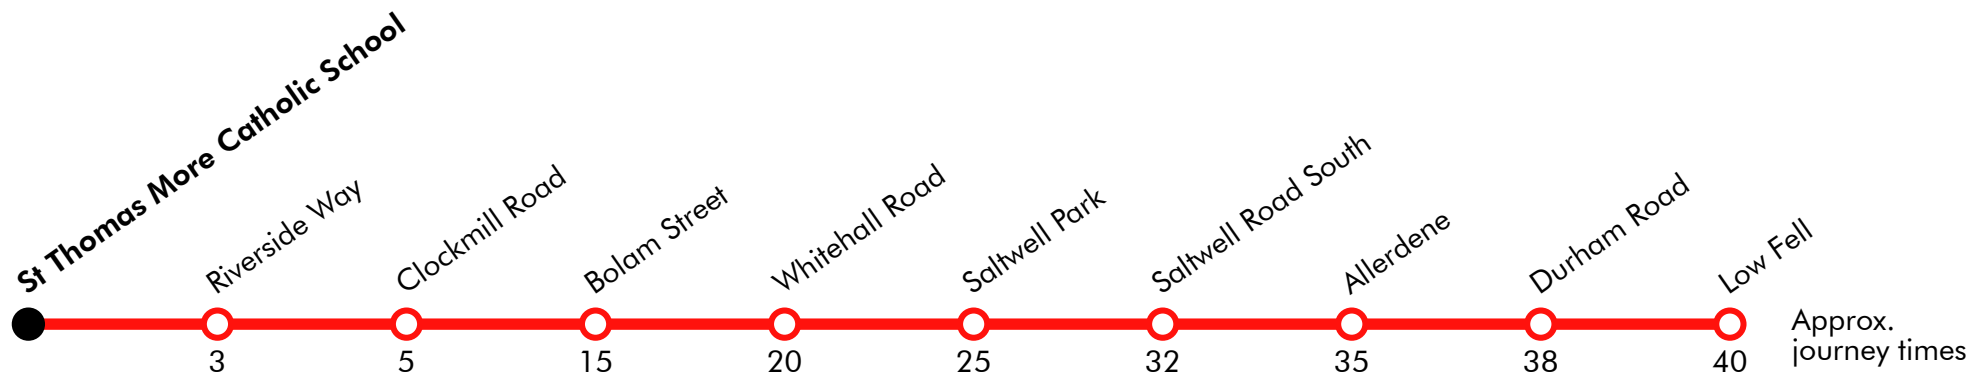

S843

St Thomas More Catholic School - Saltwell Park - Low Fell

J H Coaches

Effective from: 25/09/2021

Monday to Friday

St Thomas More Catholic School	1545
Riverside Way	1602
Clockmill Road	1608
Bolam Street	1609
Whitehall Road	1614
Saltwell Park	1620
Saltwell Road South	1623
Allerdene	1625
Durham Road	1630
Low Fell	1635

Via: Croftdale Road, Blaydon Bank, Chainbridge Road, Derwenthaugh Road, Riverside Way, St Omers Road, Colliery Road, Derwentwater Road, Bolam Street, Victoria Road, Lobley Hill Road, Whitehall Road, Rectory Road, Field House Road, Saltwell Road South, Saltwell Road S, Saltwell Road, Hertford, Durham Road, Chowdene Bank