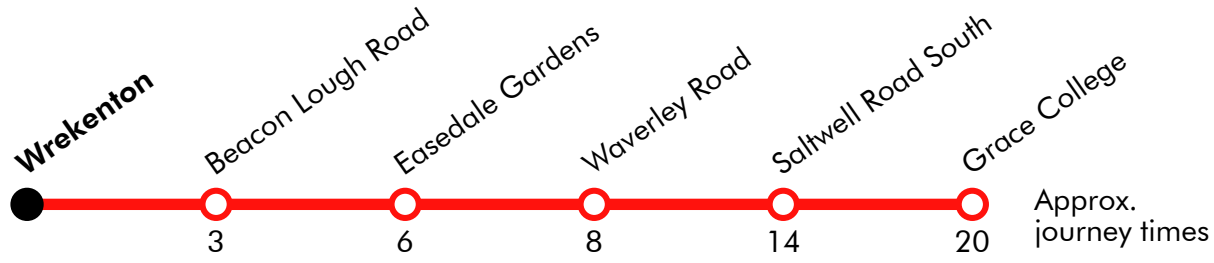

S859 Wrekenton - Beacon Lough - Saltwell - Grace College Go North East

Effective from: 25/09/2020

Monday to Friday

Wrekenton	0740
Beacon Lough Road	0743
Easedale Gardens	0746
Waverley Road	0753
Saltwell Road South	0754
Grace College	0800

Via: High Street, Old Durham Road, Beacon Lough Road, Eastdale Gardens, Easedale Gardens, Waverley Road, Hertford, Durham Road, Hertford, Saltwell Road, Saltwell Road S

S859 Grace College - Low Fell - Cardinal Hume RC School - Wrekenton J H Coaches

a Only runs on Fridays

Via: Saltwell Road S, Saltwell Road, Hertford, Harlow Green Lane, Waverley Road, Easedale Gardens, Beacon Lough Road, Old Durham Road, Rugby Gardens, Old Durham Road, High Street

a Does not run on Fridays

Via: Saltwell Road S, Saltwell Road, Hertford, Harlow Green Lane, Waverley Road, Easedale Gardens, Beacon Lough Road, Old Durham Road, Rugby Gardens, Old Durham Road, High Street