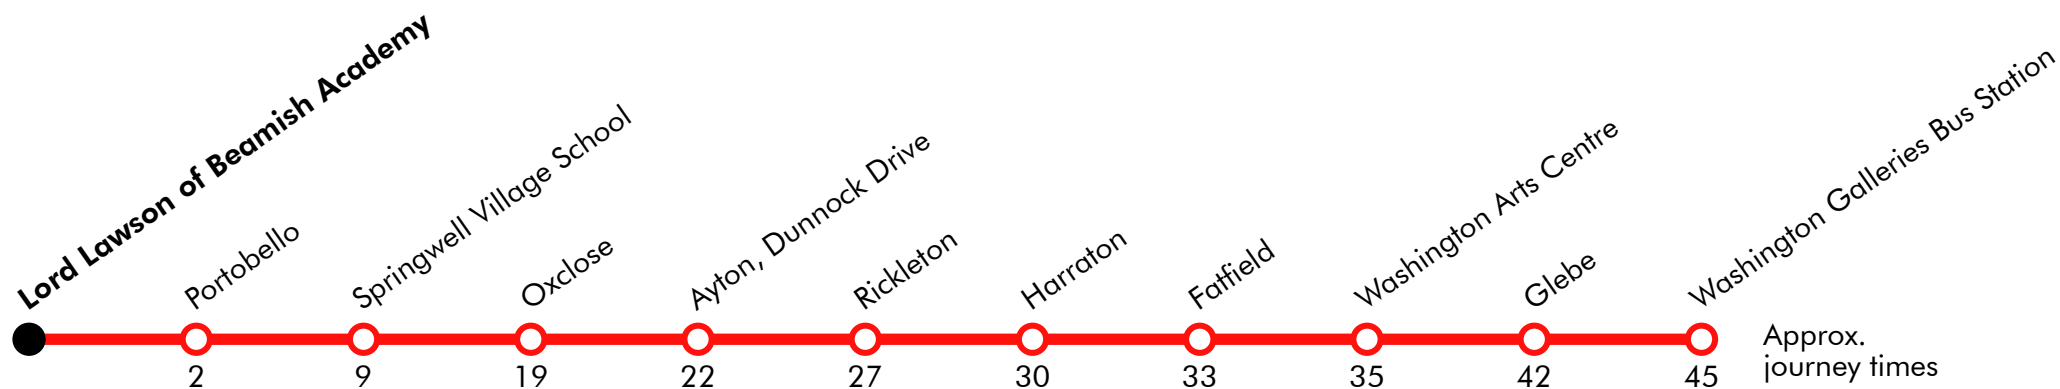

S864

Washington Arts Centre - Lord Lawson of Beamish Academy

L & G Coaches

Effective from: 01/09/2021

Monday to Friday

Washington Arts Centre	0815
Fatfield, Bone Mill Lane	0819
Rickleton, Vigo Ln-Winster	0826
Washington Hospital	0827
Lord Lawson School	0835

Via: Biddick Lane, Worm Hill Terrace, Bonemill Lane, Bone Mill Lane, Vigo Lane, Picktree Lane, Portobello Road, Birtley Lane

S864 Lord Lawson of Beamish Academy Washington

J H Coaches

Effective from: 01/09/2021

Monday to Friday

Lord Lawson of Beamish Academy	1520
Portobello	1522
Springwell Village School	1529
Oxclose	1539
Ayton, Dunnock Drive	1542
Rickleton	1547
Harraton	1550
Fatfield	1553
Washington Arts Centre	1555
Glebe	1602
Washington Galleries Bus Station	1605

Via: Birtley Lane, Portobello Road, Eighton Road, Mount Lane, Springwell Road, Peareth Hall Road, Stoney Lane, Mount Lane, Eighton Road, Raby Road, Castle Road, Ayton Road, Dunlin Drive, Dunnock Drive, Birtley Road, Picktree Lane, Vigo Lane, Bone Mill Lane, Bonemill Lane, Bone Mill Lane, Bonemill Lane, Worm Hill Terrace, Fallowfield Way, Biddick Lane, Fatfield Road, Parkway, Newstead Court, Police Link Road, Galleries