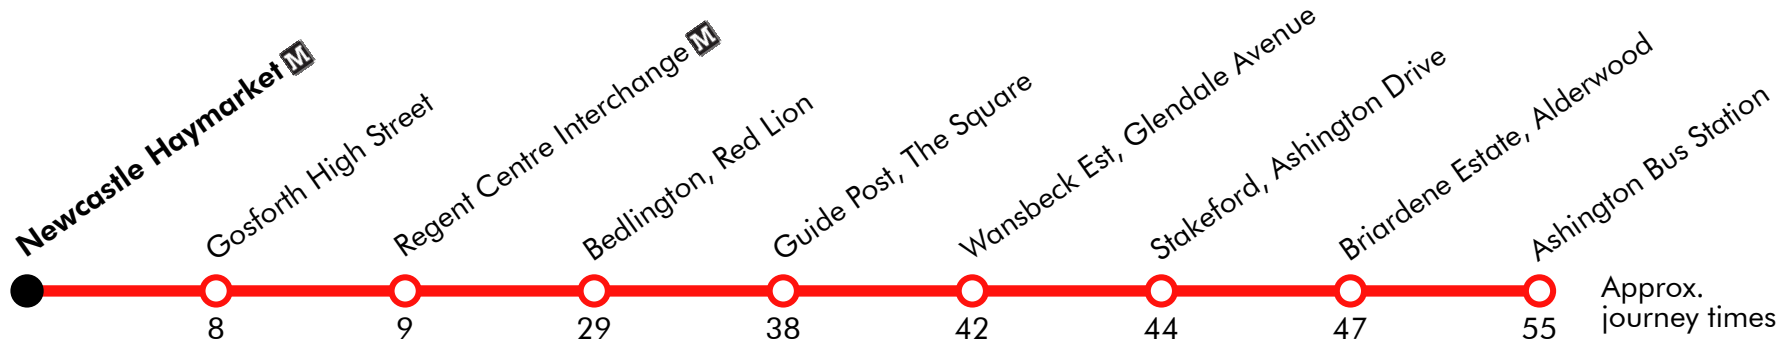

Via: Seacrest Road, Woodlea, Front Street, High Street, Front Street, Gibson Street, North Seaton Road, Link Road, Woodhorn Road, Lintonville Terrace, North Seaton Road, Milburn Road, Newbiggin Road, Blackclose Bank, Half Moon Street, Gordon Terrace, A1147, Red Row, Stakeford Road, Station Street, Station Road, Rothesay Terrace, B1331, Vulcan Place, Front Street West, B1331, Netherton Lane, B1331, A192, A1068, Fisher Lane, A1068, Fisher Lane, Fishers Lane, A1068, Fisher Lane, Great North Road, Gosforth High Street, Barras Bridge, Percy Street

Arriva

Effective from: 26/09/2021

Monday to Friday

Newcastle Haymarket	0615	0705	0745	0815	0845	0905	0925	0945	Then at these mins. past the hour	05 25 45	until	1505	1525	1550	1610	1630	
Gosforth High Street	0622	0713	0753	0823	0853	0913	0933	0953				13 33 53	1513	1533	1558	1618	1640
Regent Centre Interchange	0624	0715	0755	0825	0855	0915	0935	0955				15 35 55	1515	1535	1600	1620	1642
Bedlington, Red Lion	0643	0735	0815	0845	0915	0935	0955	1015				35 55 15	1535	1555	1620	1640	1705
Guide Post, The Square	0651	0744	0824	0854	0924	0944	1004	1024				44 04 24	1544	1604	1629	1649	1714
Wansbeck Est, Glendale Avenue	0655	0748	0828	0858	0928	0948	1008	1028				48 08 28	1548	1608	1633	1653	1718
Stakeford, Ashington Drive	0657	0750	0830	0900	0930	0950	1010	1030				50 10 30	1550	1610	1635	1655	1720
Briardene Estate, Alderwood	0701	0754	0834	0904	0934	0954	1014	1034				54 14 34	1554	1614	1639	1659	1724
Ashington Bus Station	0708	0803	0843	0913	0943	1003	1023	1043				03 23 43	1603	1623	1648	1708	1733