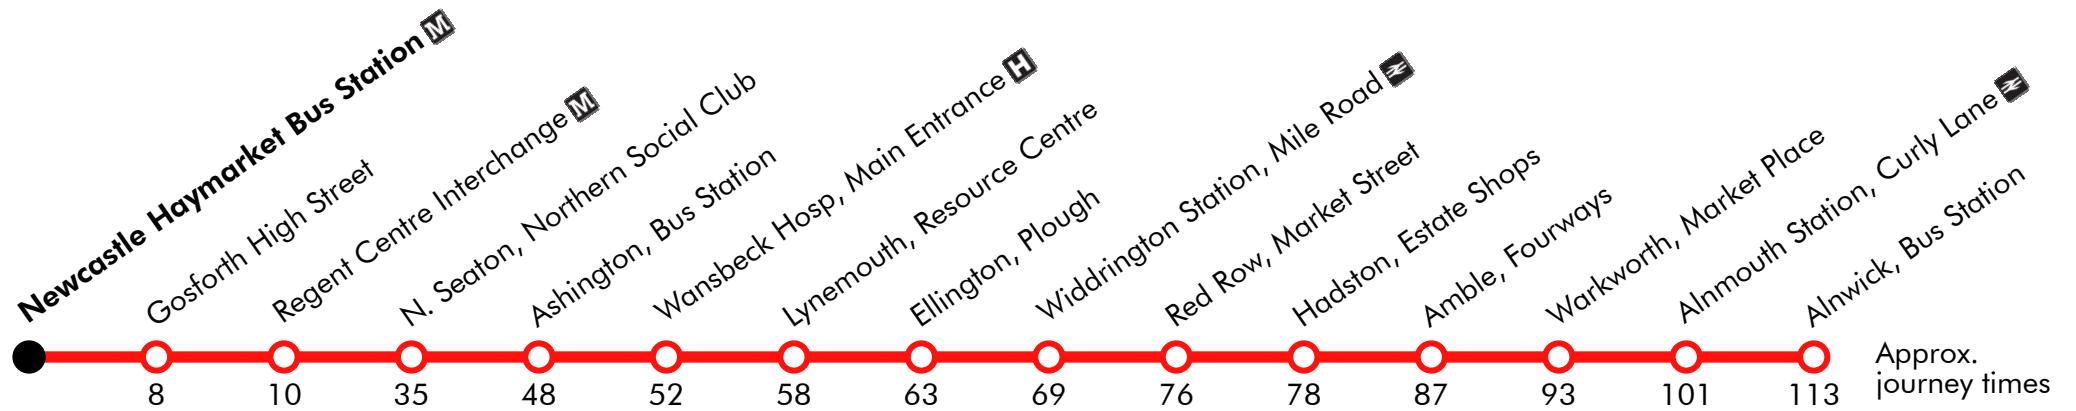

X20

Newcastle - North Seaton - Ashington - Ellington - Amble - Alnwick Arriva

Effective from: 26/09/2021

Monday to Friday

Newcastle Haymarket Bus Station	....	0723	0838		38		1538	1643	1743	1848
Gosforth High Street	....	0731	0846		46		1546	1653	1753	1856
Regent Centre Interchange	....	0733	0848		48		1548	1655	1755	1858
N. Seaton, Northern Social Club	....	0758	0913		13		1613	1723	1823	1923
Ashington, Bus Station	arr	....	0807	0922	22		1622	1732	1832	1932
Ashington, Bus Station	dep	0611	0811	0926	26		1626	1736	1836	1936
Wansbeck Hosp, Main Entrance		0615	0815	0930	30		1630	1740	1840	1940
Lynemouth, Resource Centre		0621	0821	0936	36	until	1636	1746	1846	1946
Ellington, Plough		0626	0826	0941	41		1641	1751	1851	1951
Widdrington Station, Mile Road		0632	0832	0947	47		1647	1757	1857	1957
Red Row, Market Street		0639	0839	0954	54		1654	1804	1904	....
Hadston, Estate Shops		0641	0841	0956	56		1656	1806	1906	....
Amble, Fourways		0650	0857	1005	05		1705	1815	1915	....
Warkworth, Market Place		0656	0903	1011	11		1711	1821	....	....
Alnmouth Station, Curly Lane		0704	0911	1019	19		1719	1829	....	....
Alnwick, Bus Station		0716	0923	1031	31		1731	1841	....	....