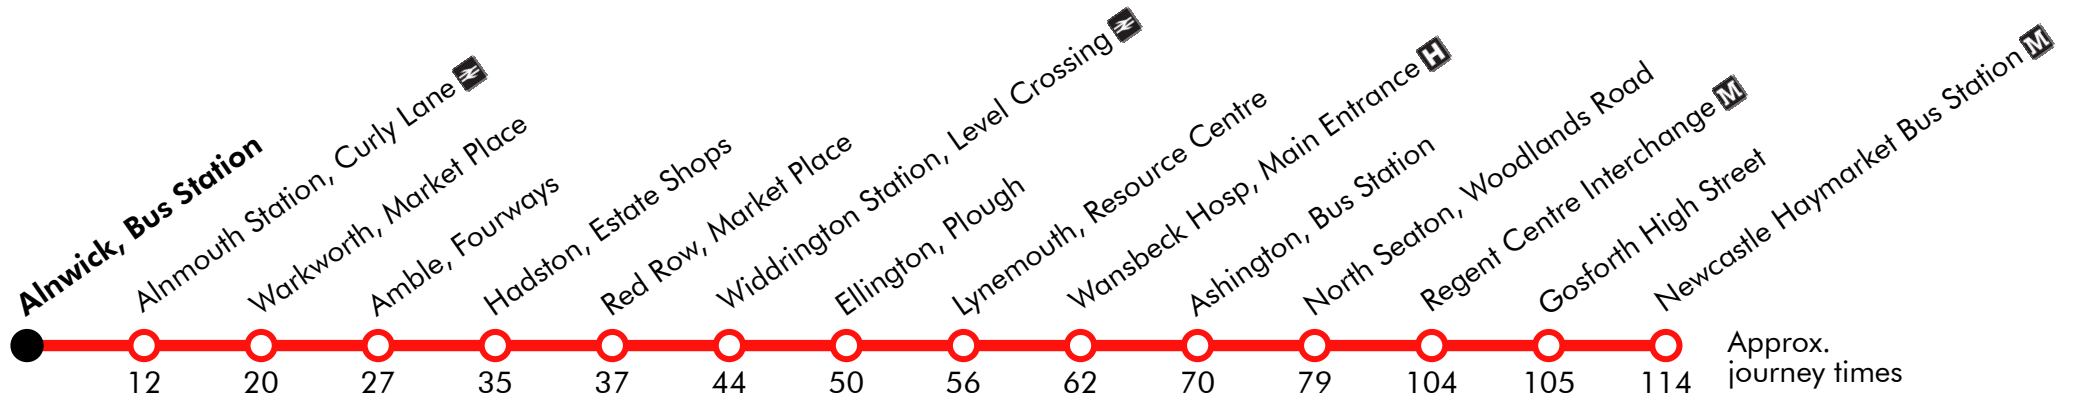

X20

Alnwick - Alnwick - Ellington - Ashington - North Seaton - Newcastle

Arriva

Effective from: 26/09/2021

Monday to Friday

Alnwick, Bus Station	0722	0837		37		1537	1647	1747
Alnmouth Station, Curly Lane	0734	0849		49		1549	1659	1759
Warkworth, Market Place	0742	0857		57		1557	1707	1807
Amble, Fourways	0649	0749	0904		04		1604	1714	1814
Hadston, Estate Shops	0557	0657	0757	0912		12		1612	1722	1822
Red Row, Market Place	0559	0659	0759	0914	Then	14		1614	1724	1824
Widdrington Station, Level Crossing	0606	0706	0806	0921	at	21		1621	1731	1831
Ellington, Plough	0612	0712	0812	0927	these	27	until	1627	1737	1837
Lynemouth, Resource Centre	0618	0718	0818	0933	mins.	33		1633	1743	1843
Wansbeck Hosp, Main Entrance	0624	0724	0824	0939	past	39		1639	1749	1849
Ashington, Bus Station	arr	0628	0728	0828	the	43		1643	1753	1853
Ashington, Bus Station	dep	0632	0732	0832	hour	47		1647	1757
North Seaton, Woodlands Road	0641	0741	0841	0956		56		1656	1806
Regent Centre Interchange	0706	0808	0908	1021		21		1721	1831
Gosforth High Street	0707	0810	0910	1022		22		1722	1832
Newcastle Haymarket Bus Station	0716	0826	0926	1031		31		1731	1841