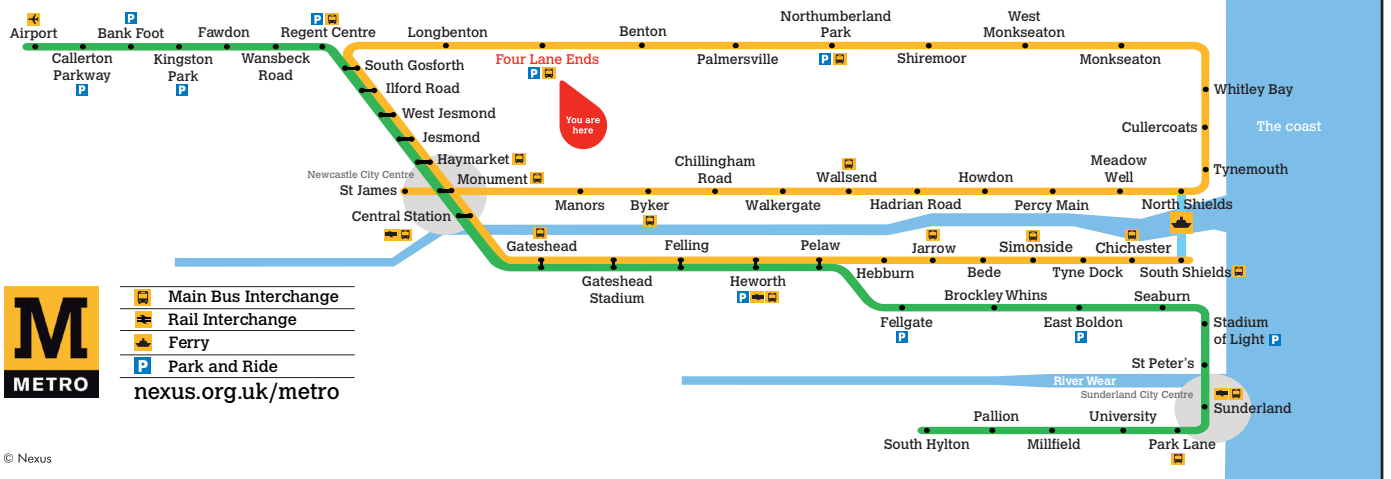

Journey times from this station	Public holidays	Key
to South Gosforth about 5 minutes	This timetable will change on Public Holidays; for information call at any Nexus Travelshop, phone Traveline or visit our website.	• Terminates at Longbenton
to Haymarket about 11 minutes		▪ Terminates at Pelaw
to Monument about 13 minutes		Please check front of trains for destinations
to Central Station about 14 minutes		
to Gateshead about 16 minutes		
to Heworth about 21 minutes		
to Pelaw about 24 minutes		
to South Shields about 39 minutes		

Metro timetable

Four Lane Ends

Platform 2 to St James via the coast

Valid from 9 December 2012

Platform 2 Four Lane Ends to St James via the coast

Monday to Friday

05:00	06:00	07:00	08:00	09:00	10:00	11:00	12:00	13:00	14:00	15:00	16:00	17:00	18:00	19:00	20:00	21:00	22:00	23:00	00:00
05:27	06:03	07:03	08:01	09:01	10:01	11:01	12:01	13:01	14:01	15:01	16:01	17:01	18:01	19:08	20:05	21:05	22:05	23:05 [▲]	00:05 [●]
05:37 [■]	06:15	07:09 [▼]	08:13	09:10 [▼]	10:10 [●]	11:13	12:13	13:13	14:13	15:13	16:04 [▼]	17:04 [▼]	18:04 [●]	19:21	20:20	21:20	22:20	23:20 [▲]	00:13 [●]
05:51	06:27	07:15	08:22 [▼]	09:13	10:13	11:25	12:25	13:25	14:25	15:25	16:13	17:13	18:09 [▼]	19:36	20:35	21:35	22:35	23:35 [▲]	00:20 [●]
	06:38	07:19 [▼]	08:25	09:16 [●]	10:25	11:37	12:37	13:37	14:37	15:34 [▼]	16:16 [▼]	17:22	18:11	19:51	20:50	21:50	22:50	23:50 [▲]	00:26 [●]
	06:46	07:22	08:34 [▼]	09:22 [▼]	10:37	11:49	12:49	13:49	14:49	15:37	16:25	17:25	18:14 [●]						00:34 [●]
	06:56 [▼]	07:34 [▼]	08:37	09:25	10:49					15:49	16:29 [▼]	17:37	18:20 [▼]						
		07:37	08:49	09:28 [●]						15:52 [▼]	16:37	17:40 [▼]	18:23						
		07:46 [▼]	08:58 [●]	09:34 [▼]							16:49	17:49	18:32 [▼]						
		07:49		09:37							16:52 [▼]	17:52 [▼]	18:35						
		07:58 [▼]		09:40 [●]									18:45						
				09:49									18:57						
				09:52 [●]															