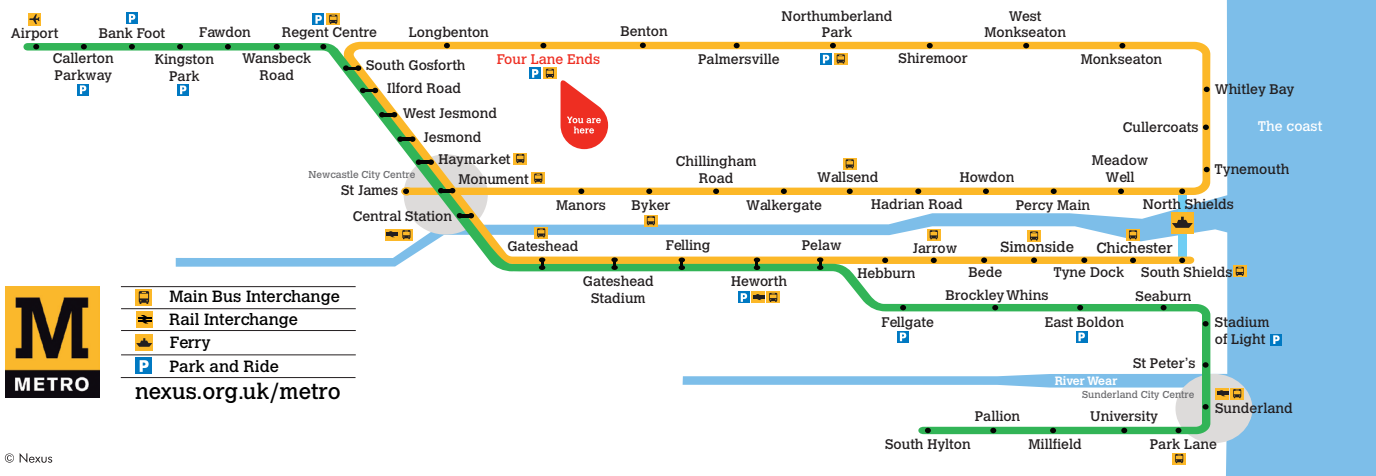

Metro timetable

Four Lane Ends

Platform 1 to South Shields

Valid from 9 December 2012

Platform 1 Four Lane Ends to South Shields

Monday to Friday		05:00	06:00	07:00	08:00	09:00	10:00	11:00	12:00	13:00	14:00	15:00	16:00	17:00	18:00	19:00	20:00	21:00	22:00	23:00	00:00
		05:53	06:05	07:00	08:06	09:06							16:06	17:00	18:00	19:00	20:14	21:14	22:14	23:14	00:09
		06:18	07:09	08:09	09:09								16:09	17:09	18:11	19:14	20:29	21:29	22:29	23:29	00:21
		06:34	07:21	08:18	09:12								16:21	17:21	18:21	19:24	20:44	21:44	22:44	23:44	
		06:45	07:30	08:21	09:21								16:24	17:24	18:31	19:30	20:59	21:59	22:59	23:56	
		06:51	07:33	08:30	09:33								16:33	17:33	18:45	19:44					
		06:57	07:42	08:33	09:45								16:36	17:36	18:55	19:59					
			07:45	08:45	09:57								16:45	17:46							
			07:54	08:54									16:48								
			07:57	08:57									16:57								

Journey times from this station	Public holidays	Key
to South Gosforth about 5 minutes	This timetable will change on Public Holidays; for information call at any Nexus Travelshop, phone Traveline or visit our website.	• Terminates at Longbenton
to Haymarket about 11 minutes		▪ Terminates at Pelaw
to Monument about 13 minutes		Please check front of trains for destinations
to Central Station about 14 minutes		
to Gateshead about 16 minutes		
to Heworth about 21 minutes		
to Pelaw about 24 minutes		
to South Shields about 39 minutes		

then at 05, 20, 35 & 50 minutes past each hour until

Journey times from this station		Public holidays	Key
to Whitley Bay	about 14 minutes	This timetable will change on Public Holidays; for information call at any Nexus Travelshop, phone Traveline or visit our website.	● Terminates at Benton
to St James	about 42 minutes		■ Terminates at Tynemouth
			▼ Terminates at Monkseaton
			▲ Terminates at Manors
			Please check front of trains for destinations