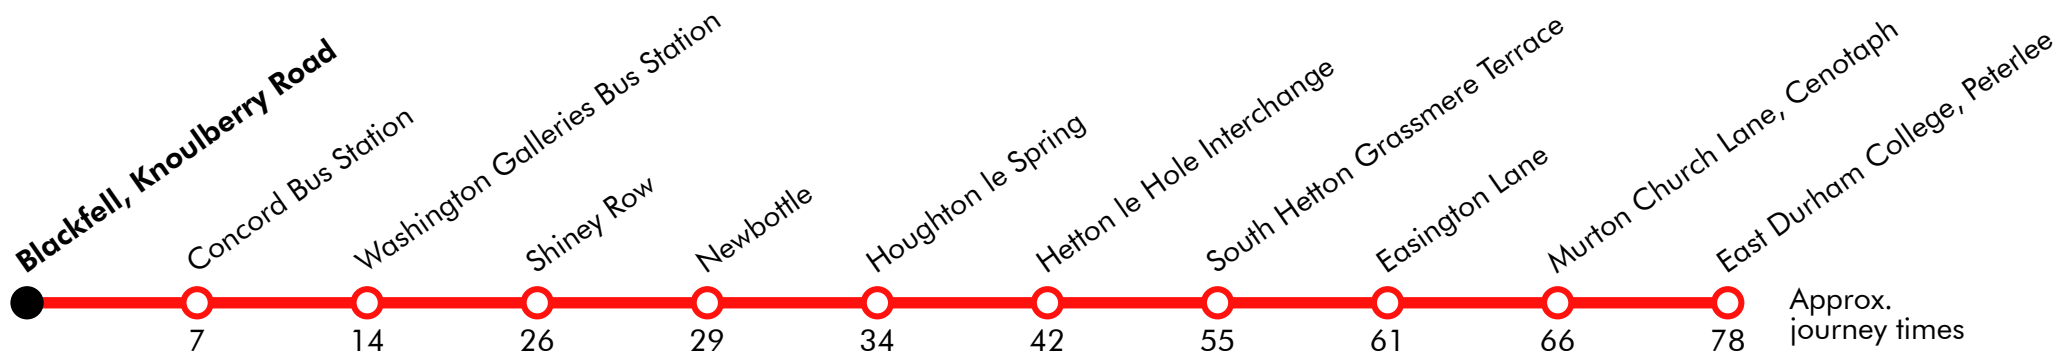

ED2

Blackfell - Washington - Houghton le Spring - EDC Peterlee Campus Arriva

Effective from: 31/10/2021

Monday to Friday

Notes:	Sch	Sch
Blackfell, Knoulberry Road	0707
Concord Bus Station	0714
Washington Galleries Bus Station	0721
Shiney Row	0733
Newbottle	0736
Houghton le Spring	0741	1207
Hetton le Hole Interchange	0749	1214
South Hetton Grassmere Terrace	0802	1224
Easington Lane	0808	1230
Murton Church Lane, Cenotaph	0813	1235
East Durham College, Peterlee	0825	1245

Sch Operates on School days only

Via: Knoulberry Road, Blue House Lane, Victoria Road, Vermont, Town Centre Access Road, Galleries, Police Link Road, Newstead Court, Parkway, Fatfield Road, Biddick Lane, Philadelphia Lane, Herrington Burn, Philadelphia Lane, Front Street, Houghton Road, Newbottle Street, The Broadway, Hetton Road, Houghton Road, Park View, Station Road, Four Lane Ends, Lilywhale Terrace, Pemberton Bank, Easington Lane, High Street, South Hetton Road, A182, Jamisson Terrace, Lindisfarne Road, West Lane, A182, South Hetton Road, High Street, Murton Lane, B1285, B1285 Station Road

Sch Operates on School days only

Via: Burnhope Way, Burnhope Road, A19 northbound sliproad, B1285, Street not known, Church Lane, B1285 Station Road, Station Road S, B1285, Murton Lane, Easington Lane, High Street, South Hetton Road, A182, Jamisson Terrace, Lindisfarne Road, West Lane, A182, South Hetton Road, High Street, Pemberton Bank, Lilywhite Terrace, Station Road, Park View, Houghton Road, Hetton Road, The Broadway, Newbottle Street, Houghton Road, Front Street, Philadelphia Lane, Herrington Burn, Philadelphia Lane, Fatfield Road, Parkway, Newstead Court, Police Link Road, Galleries, Town Centre Access Road, Vermont, Victoria Road, Blue House Lane, Knoulberry Road