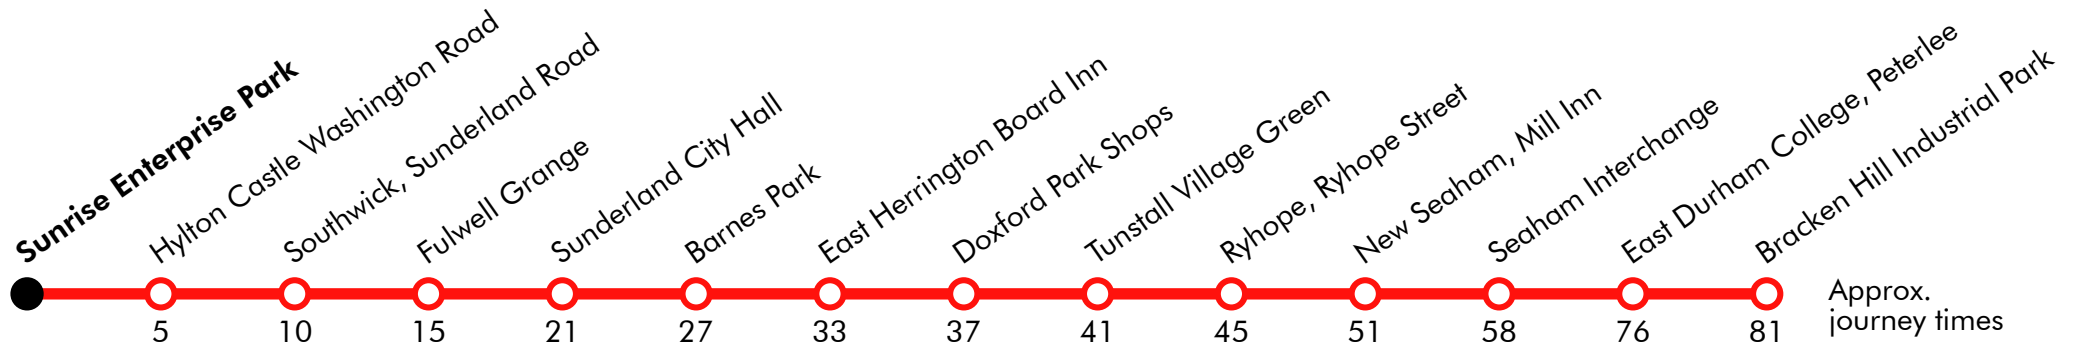

ED4

Sunrise Enterprise Park - Sunderland - Bracken Hill

Arriva

Effective from: 31/10/2021

Monday to Friday

Notes:	Sch
Sunrise Enterprise Park	0712
Hylton Castle Washington Road	0717
Southwick, Sunderland Road	0722
Fulwell Grange	0727
Sunderland City Hall	0733
Barnes Park	0739
East Herrington Board Inn	0745
Doxford Park Shops	0749
Tunstall Village Green	0753
Ryhope, Ryhope Street	0757
New Seaham, Mill Inn	0803
Seaham Interchange	0810
East Durham College, Peterlee	0828
Bracken Hill Industrial Park	0833

Sch Operates on School days only

Via: Ferryboat Lane, Washington Road, North Hylton Road, Church Bank, Sunderland Road, Thompson Road, Newcastle Road, Wheatsheaf, North Bridge Street, St Mary's Boulevards Way, High Street W, St Michael's Way, Burn Park Road, Durham Road, Queen Alexandra Road, Durham Road, A690, Durham Road, Silksworth Road, Doxford Park Way, Doxford Park, Burdon Road, Tunstall Village Grn, Tunstall Bank, Ryhope Street, Ryhope Street South, Stockton Road, B1285, B1285 Stockton Road, B1404 Station Road, New Stranford Road, Tempest Road, A182, New link Road, Burnhope Way, Burnhope Road, Shotton Road, Whitehouse Way, Bracken Hill

Sch Operates on School days only

Via: Burnhope Way, Burnhope Road, A19 northbound sliproad, New link Road, A182, Tempest Road, New Stranford Road, B1404 Station Road, B1285 Stockton Road, B1285, Stockton Road, Ryhope Street South, Ryhope Street, Tunstall Bank, Tunstall Village Grn, Burdon Road, Doxford Park Way, Silksworth Road, Durham Road, South Hill Crescent, New Durham Road, St Mary's Boulevard, Newcastle Road, Fulwell Grange, Thompson Road, Sunderland Road, Fern Avenue, North Hylton Road, North Hylton Road, Washington Road, Ferryboat Lane