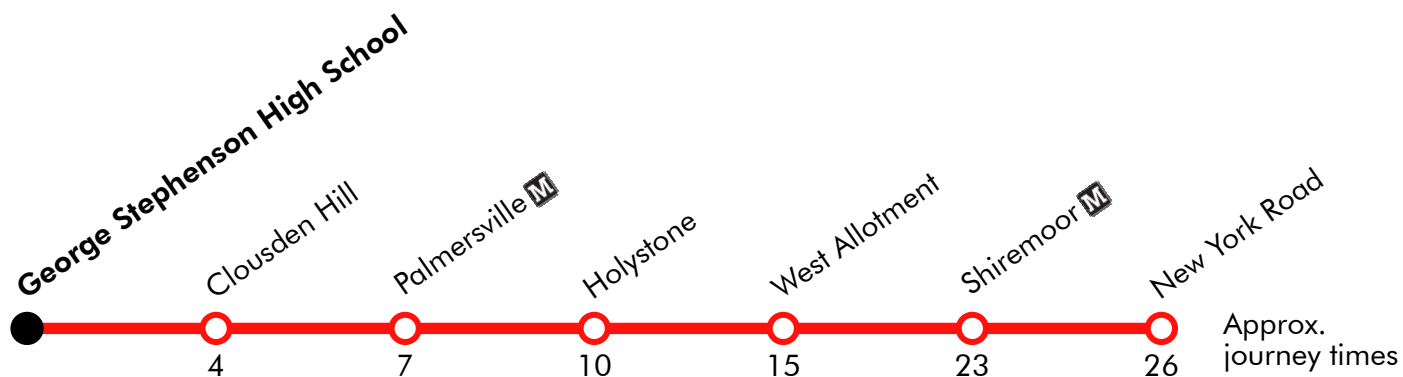

S654 West Allotment - Shiremoor - George Stephenson High School

Arriva

Effective from: 01/09/2020

Monday to Friday

West Allotment	0745
Shiremoor	0752
Holystone	0802
George Stephenson High School	0815

Via: Benton Road, Benton Lane, New York Road, Park Lane, Earsdon Road, Whitley Road, Great Lime Road, Clousden Hill, Great Lime Road, Southgate, East Bailey, Southgate

S655

George Stephenson High School - Holystone - West Allotment - New York Road **Go North East**

Effective from: 02/09/2018

Monday to Friday

Notes:	a	b
George Stephenson High School	1415	1508
Clousden Hill	1419	1512
Palmersville	1422	1515
Holystone	1425	1518
West Allotment	1430	1523
Shiremoor	1437	1532
New York Road	1440	1535

- a** Only runs on Tuesdays
- b** Does not run on Tuesdays

Via: Southgate, East Bailey, Southgate, Great Lime Road, Whitley Road, Benton Road, Benton Lane, Earsdon Road, Park Lane, New York Road

S656

George Stephenson High School - Holystone - West Allotment - Shiremoor

- a** Only runs on Tuesdays
- b** Does not run on Tuesdays

Via: Southgate, East Bailey, Southgate, Great Lime Road, Whitley Road, Benton Road, Benton Lane, Earsdon Road, Park Lane, New York Road