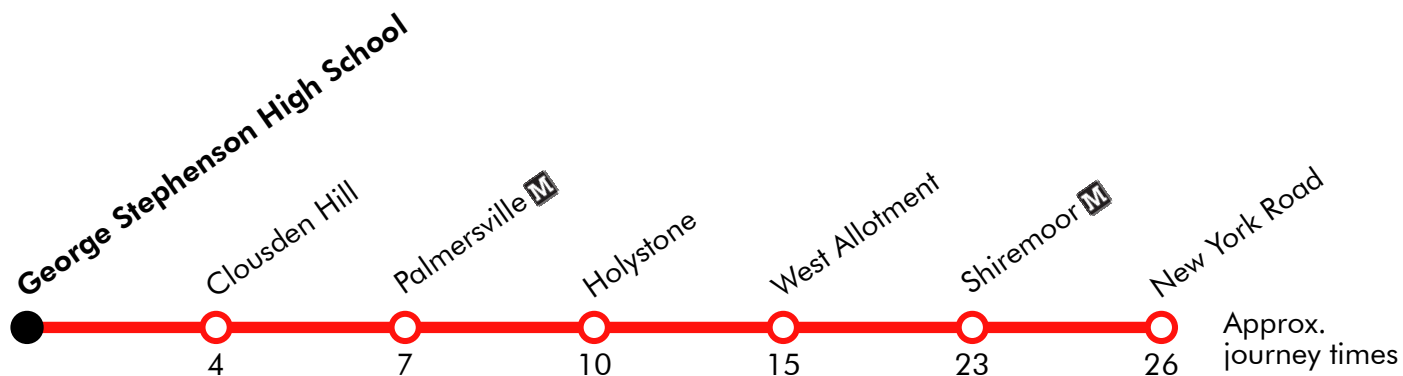

- a** Only runs on Tuesdays
- b** Does not run on Tuesdays

Via: Southgate, East Bailey, Southgate, Great Lime Road, Whitley Road, Benton Road, Benton Lane, Earsdon Road, Park Lane, New York Road

S656

George Stephenson High School - Holystone - West Allotment - Shiremoor

Arriva

Effective from: 02/09/2020

Monday to Friday

Notes:	a	b
George Stephenson High School	1415	1508
Clousden Hill	1419	1512
Palmersville	1422	1515
Holystone	1425	1518
West Allotment	1430	1523
Shiremoor	1437	1532
New York Road	1440	1535

- a** Only runs on Tuesdays
- b** Does not run on Tuesdays

Via: Southgate, East Bailey, Southgate, Great Lime Road, Whitley Road, Benton Road, Benton Lane, Earsdon Road, Park Lane, New York Road