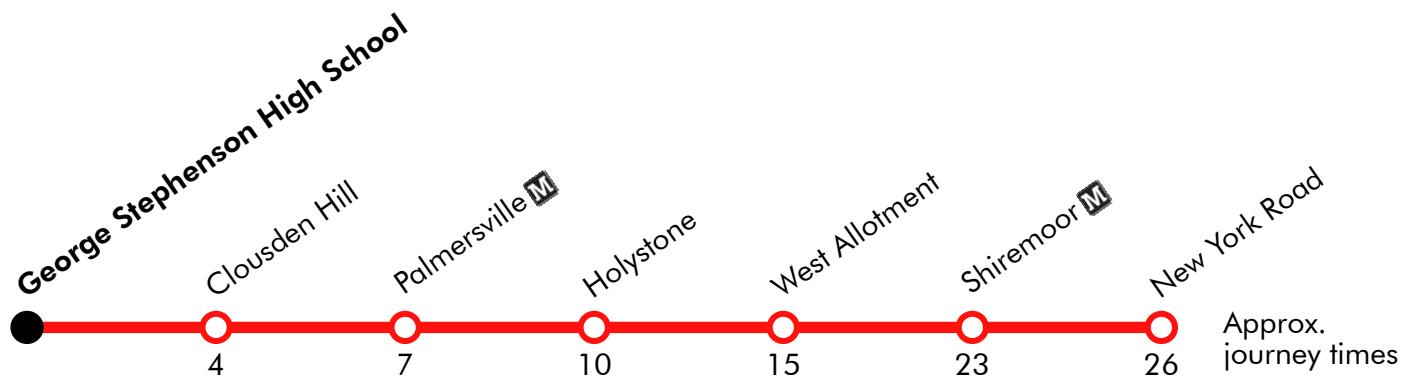

S654 West Allotment - Shiremoor - George Stephenson High School

Arriva

Effective from: 04/09/2023

Monday to Friday

West Allotment	0745
Shiremoor	0752
Holystone	0802
George Stephenson High School	0815

Via: Benton Road, Benton Lane, New York Road, Park Lane, Earsdon Road, Whitley Road, Great Lime Road, Clousden Hill, Great Lime Road, Southgate, East Bailey, Southgate

S655

George Stephenson High School - Holystone - West Allotment - New York Road **Go North East**

Effective from: 04/09/2023

Monday to Friday

Notes:	a	b
George Stephenson High School	1415	1508
Clousden Hill	1419	1512
Palmersville	1422	1515
Holystone	1425	1518
West Allotment	1430	1523
Shiremoor	1437	1532
New York Road	1440	1535

- a** Only runs on Tuesdays
- b** Does not run on Tuesdays

Via: Southgate, East Bailey, Southgate, Great Lime Road, Whitley Road, Benton Road, Benton Lane, Earsdon Road, Park Lane, New York Road

S656

George Stephenson High School - Holystone - West Allotment - Shiremoor

a Only runs on Tuesdays
b Does not run on Tuesdays

Via: Southgate, East Bailey, Southgate, Great Lime Road, Whitley Road, Benton Road, Benton Lane, Earsdon Road, Park Lane, New York Road