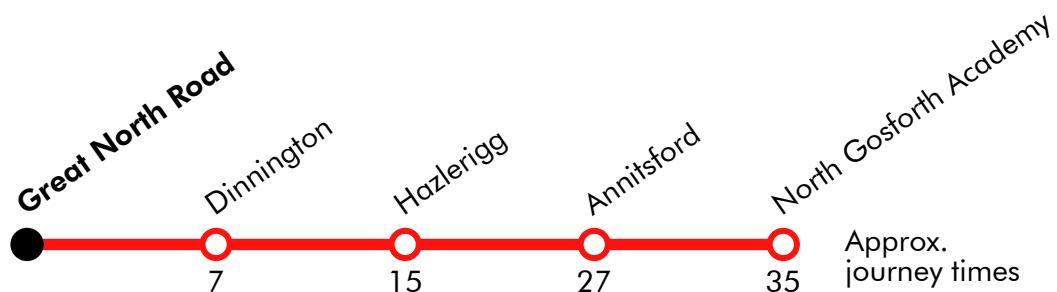

S693 Wideopen - Hazlerigg - North Gosforth Academy

Effective from: 04/09/2023

Arriva

Monday to Friday

Great North Road	0750
Dinnington	0757
Hazlerigg	0805
Annitsford	0817
North Gosforth Academy	0825

Via: Great North Road, Stalks Road, Darrell Street, Sandy Lane, Brunton Lane, Main Road, Front Street, Main Road, Brunton Lane, Coach Lane, Great North Road, Burradon Road, Fern Drive, Weetslade Road, Dudley Lane

S695 Killingworth - North Gosforth Academy

Effective from: 04/09/2023

Arriva

Monday to Friday

Killingworth Bus Station	0805
West Bailey	0811
Annitsford, Burradon Road	0820
North Gosforth Academy	0830

Via: Citadel East, West Bailey, Station Road, Front Street, Burradon Road, Dudley Lane

S695 North Gosforth Academy - Killingworth

Effective from: 04/09/2023

Go North East

Monday to Friday

North Gosforth Academy	1510
Burradon Road	1518
West Bailey	1524
Killingworth Bus Station	1530

Via: Dudley Lane, Weetslade Road, Fern Drive, Burradon Road, Front Street, Station Road, West Bailey, Citadel East

Via: Dudley Lane, Weetslade Road, B1321, Burradon Road, Fern Drive, Dudley Lane, Bridge Street, Great North Road, Coach Lane, Brunton Lane, Main Road, Front Street, Main Road, Brunton Lane, Sandy Lane, Darrell Street, Stalks Road