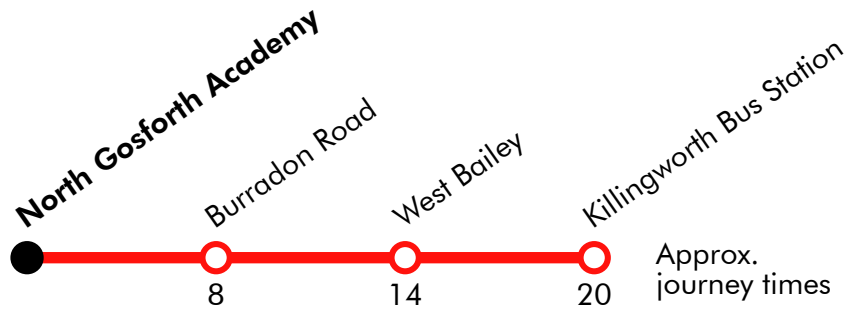

S693 Wideopen - Hazlerigg - North Gosforth Academy

Effective from: 04/09/2023

Arriva

Monday to Friday

Great North Road	0750
Dinnington	0757
Hazlerigg	0805
Annitsford	0817
North Gosforth Academy	0825

Via: Great North Road, Stalks Road, Darrell Street, Sandy Lane, Brunton Lane, Main Road, Front Street, Main Road, Brunton Lane, Coach Lane, Great North Road, Burradon Road, Fern Drive, Weetslade Road, Dudley Lane

S695 Killingworth - North Gosforth Academy

Effective from: 04/09/2023

Arriva

Monday to Friday

Killingworth Bus Station	0805
West Bailey	0811
Annitsford, Burradon Road	0820
North Gosforth Academy	0830

Via: Citadel East, West Bailey, Station Road, Front Street, Burradon Road, Dudley Lane

S695 North Gosforth Academy - Killingworth

Effective from: 04/09/2023

Go North East

Monday to Friday

North Gosforth Academy	1510
Burradon Road	1518
West Bailey	1524
Killingworth Bus Station	1530

Via: Dudley Lane, Weetslade Road, Fern Drive, Burradon Road, Front Street, Station Road, West Bailey, Citadel East

Via: Dudley Lane, Weetslade Road, B1321, Burradon Road, Fern Drive, Dudley Lane, Bridge Street, Great North Road, Coach Lane, Brunton Lane, Main Road, Front Street, Main Road, Brunton Lane, Sandy Lane, Darrell Street, Stalks Road