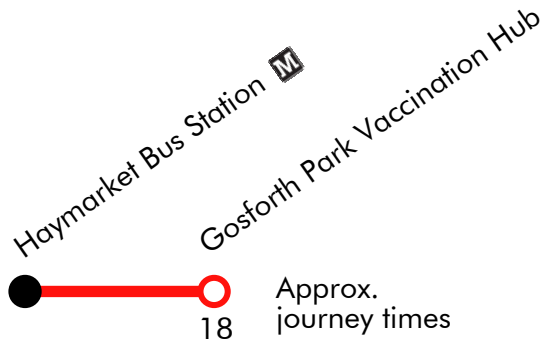

GP1

Haymarket Bus Station - Gosforth Park Vaccination Hub

Effective : 31/12/2021

Friday

Haymarket Bus Station	0820	0850	0920	0950	1020	1050	1120	1150	1250	1320	1420	1450	1520
Gosforth Park	0838	0908	0938	1008	1038	1108	1138	1208	1' $8	1338	1438	1) $8	1538

Service GP1 - From Haymarket Bus Station *non-stop* via Percy Street, Barras Bridge, Great North Road, Gosforth High Street, Great North Road, B1318, Gosforth Park access road to Gosforth Park Vaccination Centre. Returns via outward route reversed.