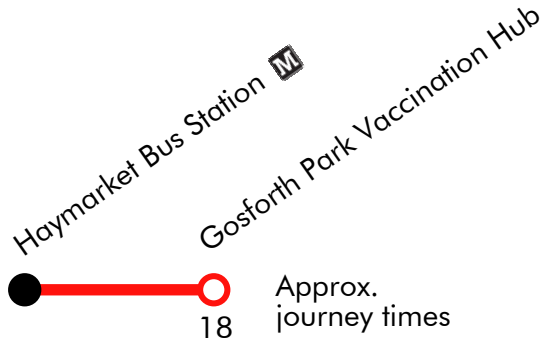

GP1

Haymarket Bus Station - Gosforth Park Vaccination Hub

Effective : 30/12/2021

Thursday

Haymarket Bus Station	0820	0850	0920	0950	1020	1050	1120	1150	1250	1320	1420	1450	1520	1550	1620	1650
Gosforth Park	0838	0908	0938	1008	1038	1108	1138	1208	1' $8	1338	1438	1) $8	1538	1608	1638	1708

Service GP1 - From Haymarket Bus Station *non-stop* via Percy Street, Barras Bridge, Great North Road, Gosforth High Street, Great North Road, B1318, Gosforth Park access road to Gosforth Park Vaccination Centre. Returns via outward route reversed.