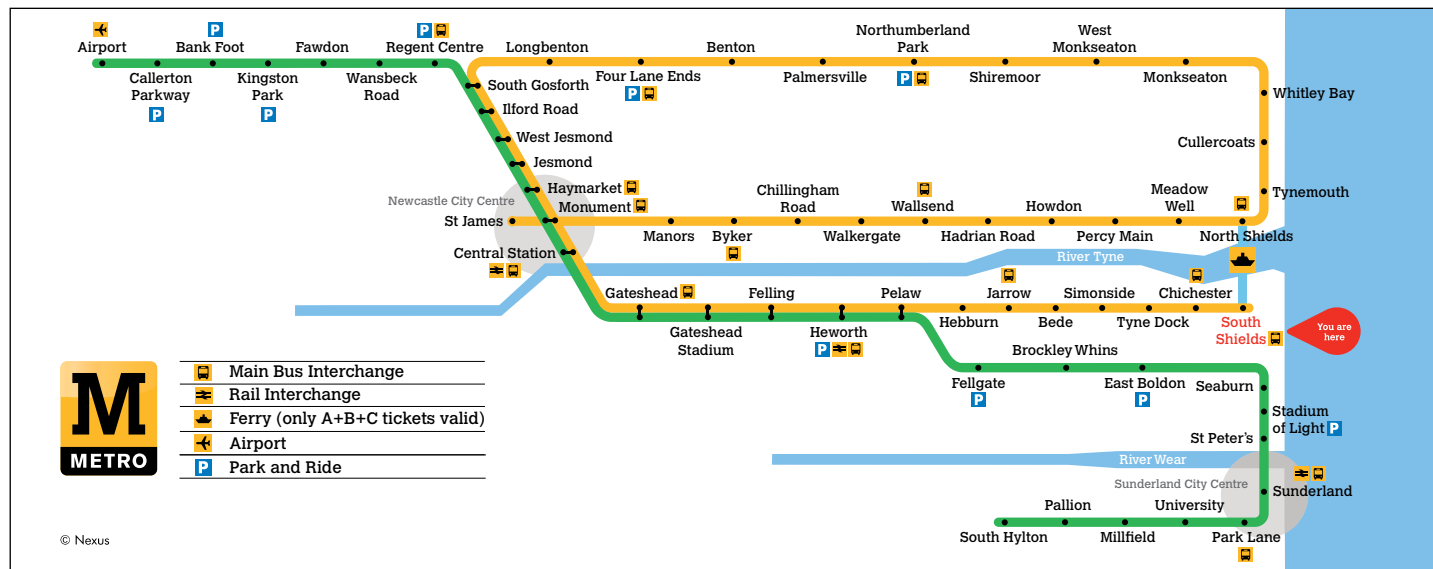

## Platform 2 to St James via Whitley Bay

Journey times from this station		Public holidays			Key	
to Pelaw	about 17 minutes	This timetable will change on Public Holidays; for information go to <a href="http://nexus.org.uk">nexus.org.uk</a> , call Nexus Customer Services on 0191 20 20 747 or visit any Nexus TravelShop.			•	Terminates at Benton
to Gateshead	about 25 minutes				▪	Terminates at Monument platform 3
to Central Station	about 27 minutes				▼	Terminates at Manors
to Monument	about 29 minutes				Please check front of trains for destinations	
to Haymarket	about 30 minutes					
to South Gosforth	about 38 minutes					
to St James	about 85 minutes					