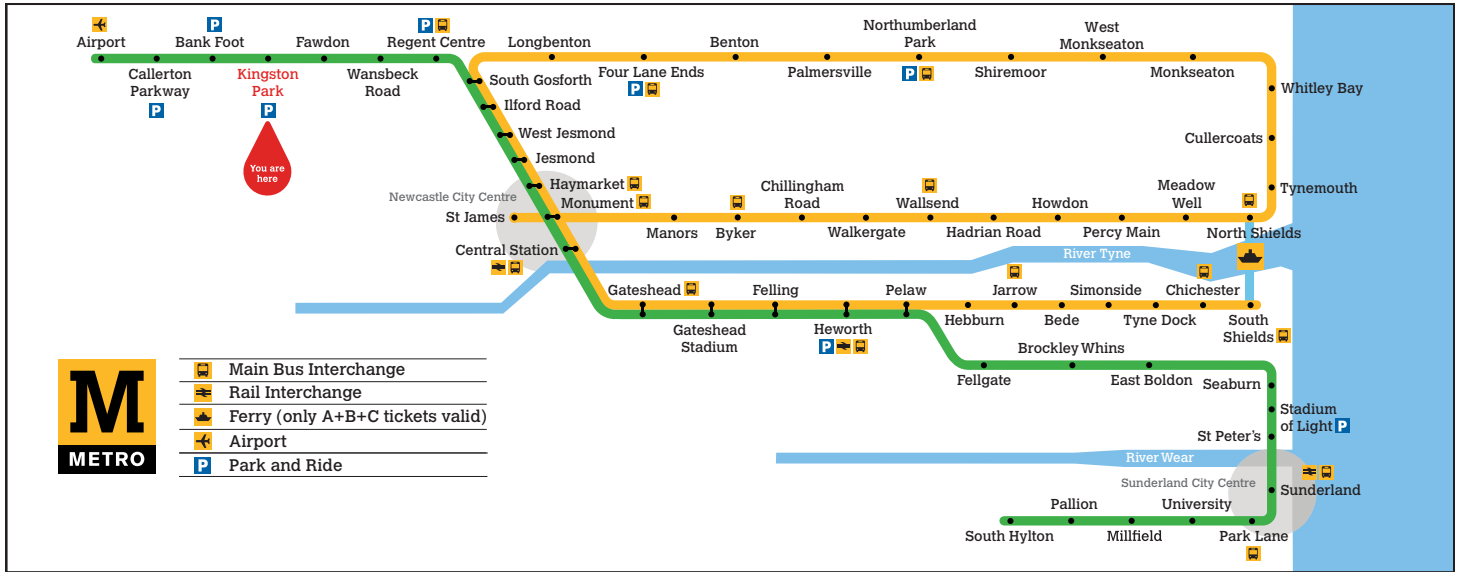

**a** Terminates at Regent Centre  
**b** Terminates at Sunderland  
**d** Terminates at Pelaw

These timetables will change on public holidays - see [nexus.org.uk](http://nexus.org.uk) for details.

**Towards South Hylton**

Daytime Monday to Saturday  
**Every 12 minutes**

Evenings and Sundays  
**Every 15 minutes**

Download the free Tyne and Wear Metro App and plan your journey.

### Trains towards Airport

#### Towards Airport

Daytime Monday to Saturday  
**Every 12 minutes**

Evenings and Sundays  
**Every 15 minutes**

Download the free Tyne and Wear Metro App and plan your journey.