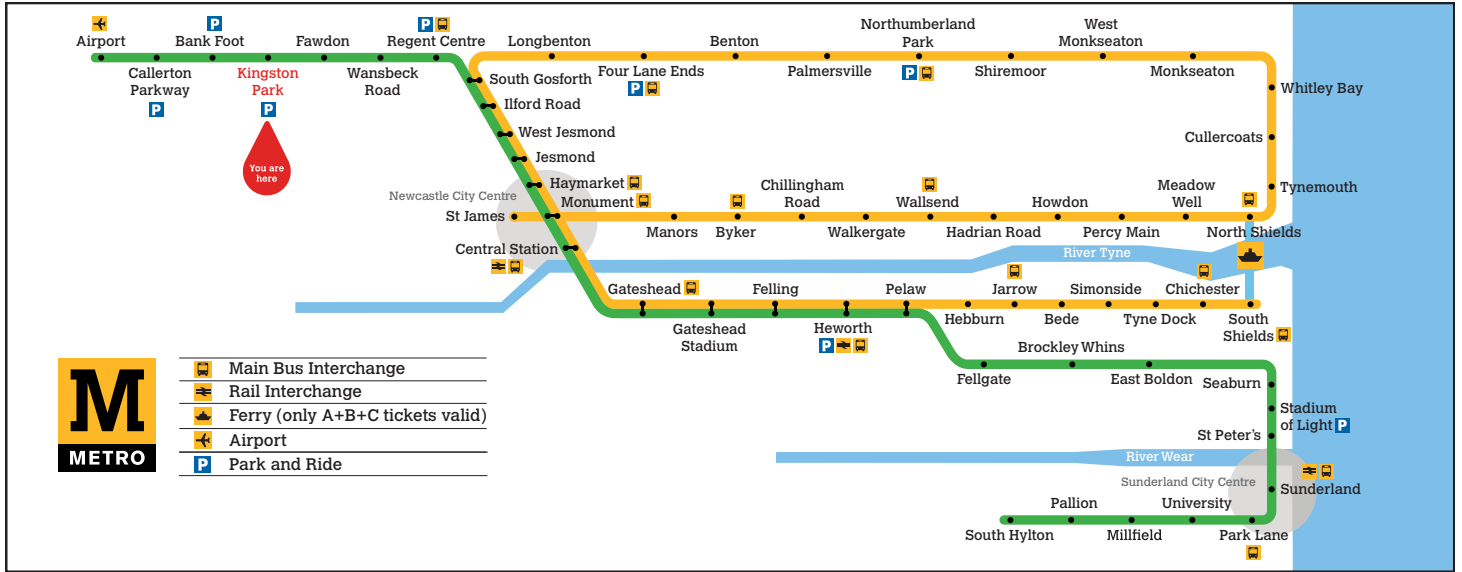

### Trains towards South Hylton

**a** Terminates at Regent Centre  
**b** Terminates at Sunderland  
**d** Terminates at Pelaw

These timetables will change on public holidays - see [nexus.org.uk](http://nexus.org.uk) for details.

**Towards South Hylton**

Daytime Monday to Saturday  
**Every 12 minutes**

Evenings and Sundays  
**Every 15 minutes**

Download the free Tyne and Wear Metro App and plan your journey.

#### Towards Airport

Daytime Monday to Saturday  
**Every 12 minutes**

Evenings and Sundays  
**Every 15 minutes**

Download the free Tyne and Wear Metro App and plan your journey.