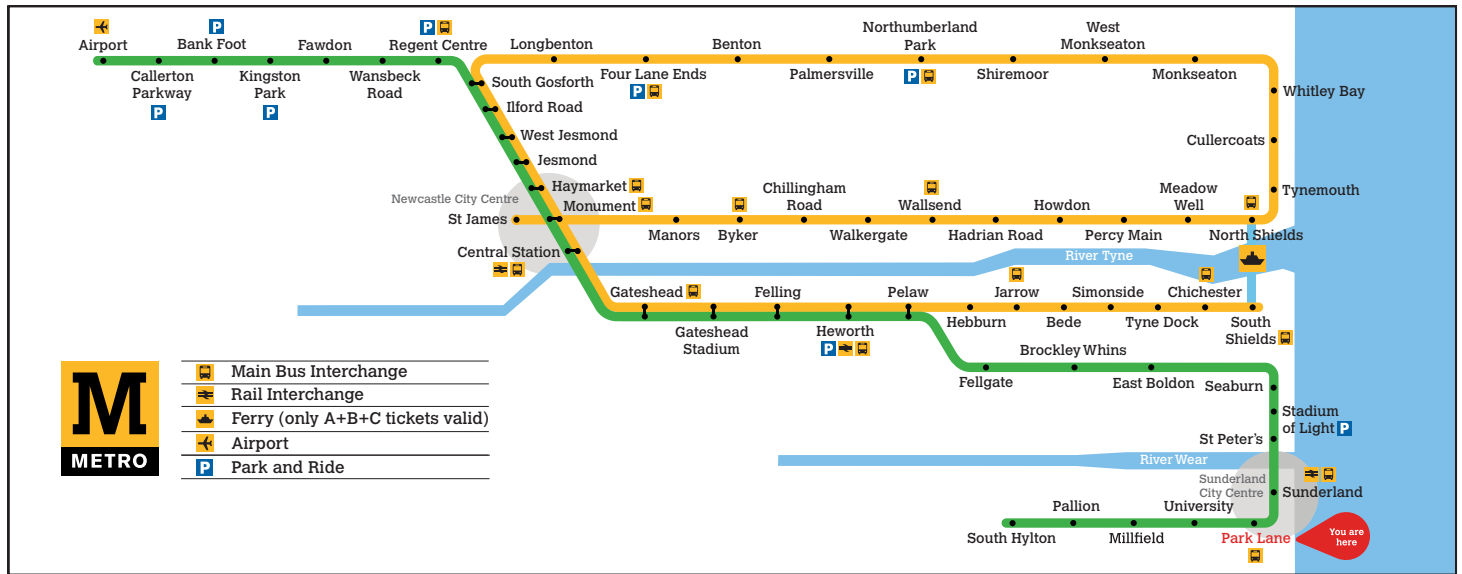

Park Lane

Platform 1

Trains towards South Hylton

Towards South Hylton

Monday to Friday		Saturday		Sunday	
Hour	Minutes	Hour	Minutes	Hour	Minutes
05	48	05	53	05	
06	00	06	04	06	52
07	00	07	04	07	21
08	00	08	06	08	12
09	00	09	04	09	11
10	00	10	00	10	04
11	00	11	00	11	04
12	00	12	00	12	04
13	00	13	00	13	04
14	00	14	00	14	04
15	00	15	00	15	04
16	00	16	00	16	04
17	00	17	00	17	04
18	01	18	01	18	04
19	04	19	04	19	04
20	04	20	04	20	04
21	04	21	04	21	04
22	04	22	04	22	04
23	04	23	04	23	04

These timetables will change on public holidays - see nexus.org.uk for details.

Towards South Hylton

Daytime Monday to Saturday
Every 12 minutes

Evenings and Sundays
Every 15 minutes

Download the free Tyne and Wear Metro App and plan your journey.

Legend:

- c** Terminates at Regent Centre
- k** Terminates at South Gosforth

These timetables will change on public holidays - see nexus.org.uk for details.

Towards Airport

Daytime Monday to Saturday
Every 12 minutes

Evenings and Sundays
Every 15 minutes

Download the free Tyne and Wear Metro App and plan your journey.