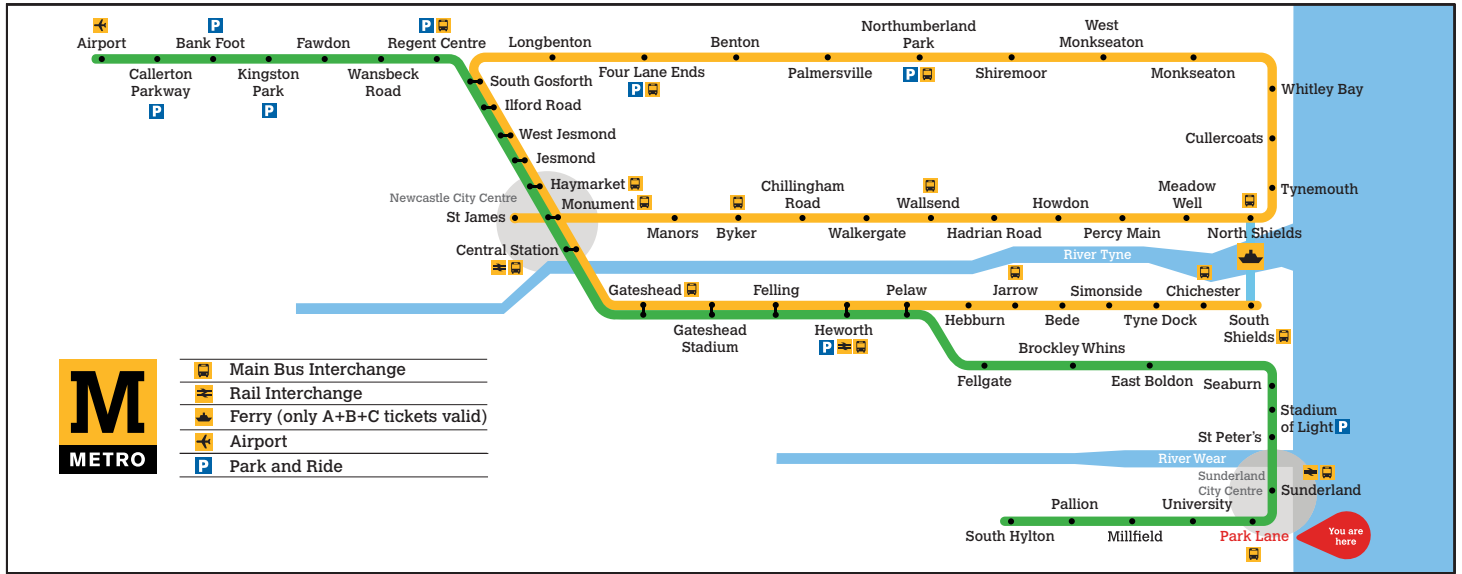

These timetables will change on public holidays - see nexus.org.uk for details.

Towards South Hylton

Daytime Monday to Saturday
Every 12 minutes

Evenings and Sundays
Every 15 minutes

Download the free Tyne and Wear Metro App and plan your journey.

Park Lane

Platform 2

Trains towards Airport

Towards Airport

Monday to Friday	Saturday	Sunday
05 48	05 51	05
06 09 21 33 45 57	06 14 30 45	06
07 09 21 33 45 57	07 00 15 30 45	07 14 44
08 09 21 33 45 57	08 00 15 30 45	08 08 38
09 09 21 33 45 57	09 00 15 30 45 57	09 08 38
10 09 21 33 45 57	10 09 21 34 45 57	10 00 15 30 45
11 09 21 33 45 57	11 09 21 33 45 57	11 00 15 30 45
12 09 21 33 45 57	12 09 21 33 45 57	12 00 15 30 45
13 09 21 33 45 57	13 09 21 33 45 57	13 00 15 30 45
14 09 21 33 45 57	14 09 21 33 45 57	14 00 15 30 45
15 09 21 33 45 57	15 09 21 33 45 57	15 00 15 30 45
16 09 21 33 45 57	16 09 21 33 45 57	16 00 15 30 45
17 09 21 34 45	17 09 21 34 46	17 00 15 30 45
18 00 15 30 40k 45	18 00 15 30 40k 45	18 00 15 30 45
19 00 15 30 45	19 00 15 30 45	19 00 15 30 45
20 00 15 31 45	20 00 15 31 45	20 00 15 30 45
21 00 15 30 45	21 00 15 30 45	21 00 15 30 45
22 00 15 30 45	22 00 15 30 45	22 00 15 30 45
23 00 15c 26k 40c 55c	23 00 15c 26k 40c 55c	23 00 15c 26k 40c 55c

Legend:

- c** Terminates at Regent Centre
- k** Terminates at South Gosforth

These timetables will change on public holidays - see nexus.org.uk for details.

Towards Airport

Daytime Monday to Saturday
Every 12 minutes

Evenings and Sundays
Every 15 minutes

Download the free Tyne and Wear Metro App and plan your journey.