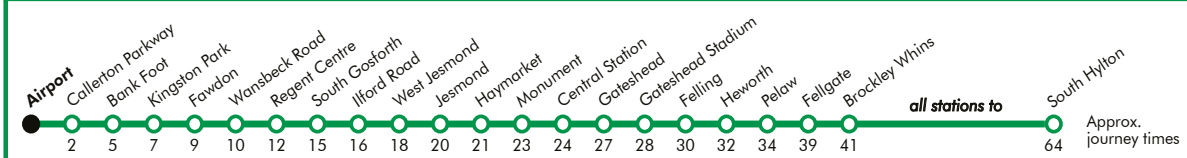

Towards South Hylton

Monday to Friday					Saturday					Sunday						
Hour Minutes					Hour Minutes					Hour Minutes						
05	38	50			05	39	54			05	26	47				
06	02	14	26	38	50	06	09	24	39	54	06	17	47			
07	02	14	26	38	50	07	09	24	39	54	07	16	44			
08	02	14	26	38	50	08	09	24	39	51	08	09	24	39	54	
09	02	14	26	38	50	09	03	16	28	40	52	09	09	24	39	54
10	02	14	26	38	50	10	03	16	28	40	52	10	09	24	39	54
11	02	14	26	38	50	11	04	16	28	40	52	11	09	24	39	54
12	02	14	26	38	50	12	04	16	28	40	52	12	09	24	39	54
13	02	14	26	38	50	13	04	16	28	40	52	13	09	24	39	54
14	02	14	26	38	50	14	04	16	28	40	52	14	09	24	39	54
15	02	14	26	38	50	15	04	16	28	40	52	15	09	24	39	54
16	02	14	26	38	50	16	04	16	28	40	52	16	09	24	39	54
17	02	14	26	39	54	17	04	16	28	40	54	17	09	24	39	54
18	09	13^a	24	39	54	18	09	13^a	24	39	54	18	09	24	39	54
19	09	24	39	54	19	09	24	39	54	19	09	24	39	54		
20	09	24	39	54	20	09	24	39	54	20	09	24	39	54		
21	09	24	39	54	21	09	24	39	54	21	09	24	39	54		
22	09	24	39	54^b	22	09	24	39	54^b	22	09	24	39	54^b		
23	09^x	21^a	31^d	46^d	23	09^x	21^a	31^d	46^d	23	09^x	21^a	31^d	46^d		
00	06^d				00	06^d				00	06^d					

a Terminates at South Gosforth
b Terminates at Sunderland
d Terminates at Regent Centre
x Terminates at Pelaw

These timetables will change on public holidays - see nexus.org.uk for details.

Towards South Hylton

Daytime Monday to Saturday
Every 12 minutes

Evenings and Sundays
Every 15 minutes

Download the free Tyne and Wear Metro App and plan your journey.