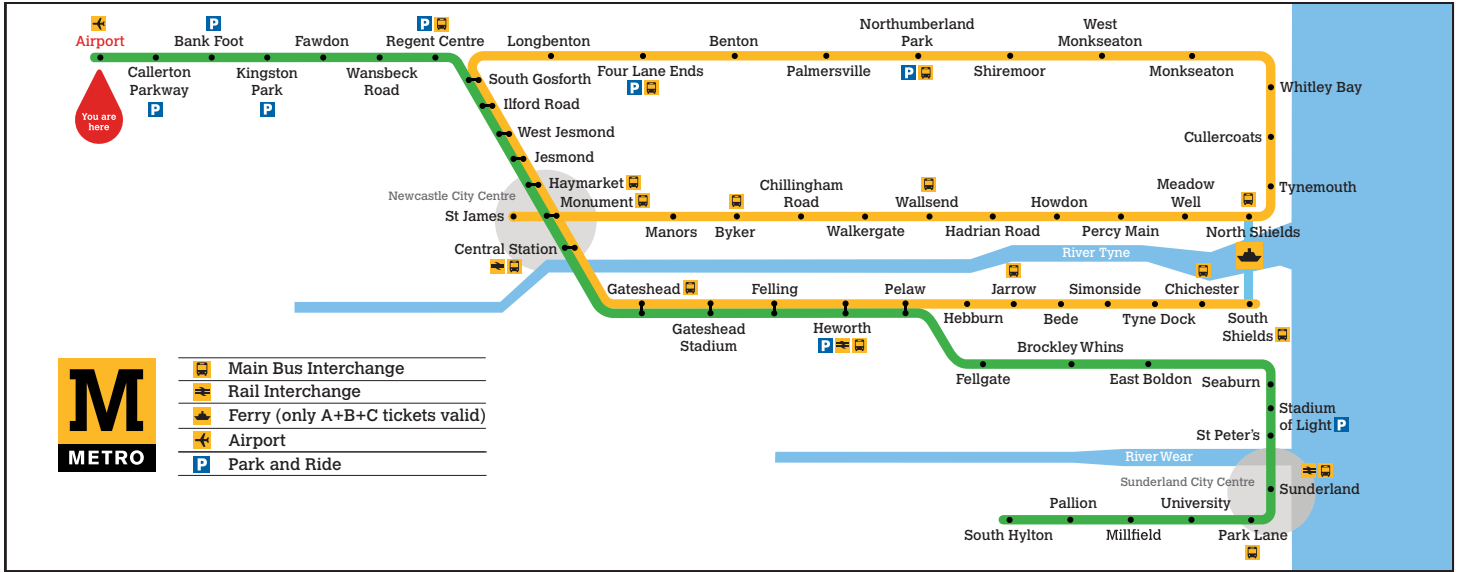

# Airport

### Trains towards South Hylton

- Main Bus Interchange
- Rail Interchange
- Ferry (only A+B+C tickets valid)
- Airport
- Park and Ride

**a** Terminates at South Gosforth  
**b** Terminates at Sunderland  
**d** Terminates at Regent Centre  
**x** Terminates at Pelaw

These timetables will change on public holidays - see [nexus.org.uk](http://nexus.org.uk) for details.

**Towards South Hylton**

Daytime Monday to Saturday  
**Every 12 minutes**

Evenings and Sundays  
**Every 15 minutes**

Download the free Tyne and Wear Metro App and plan your journey.