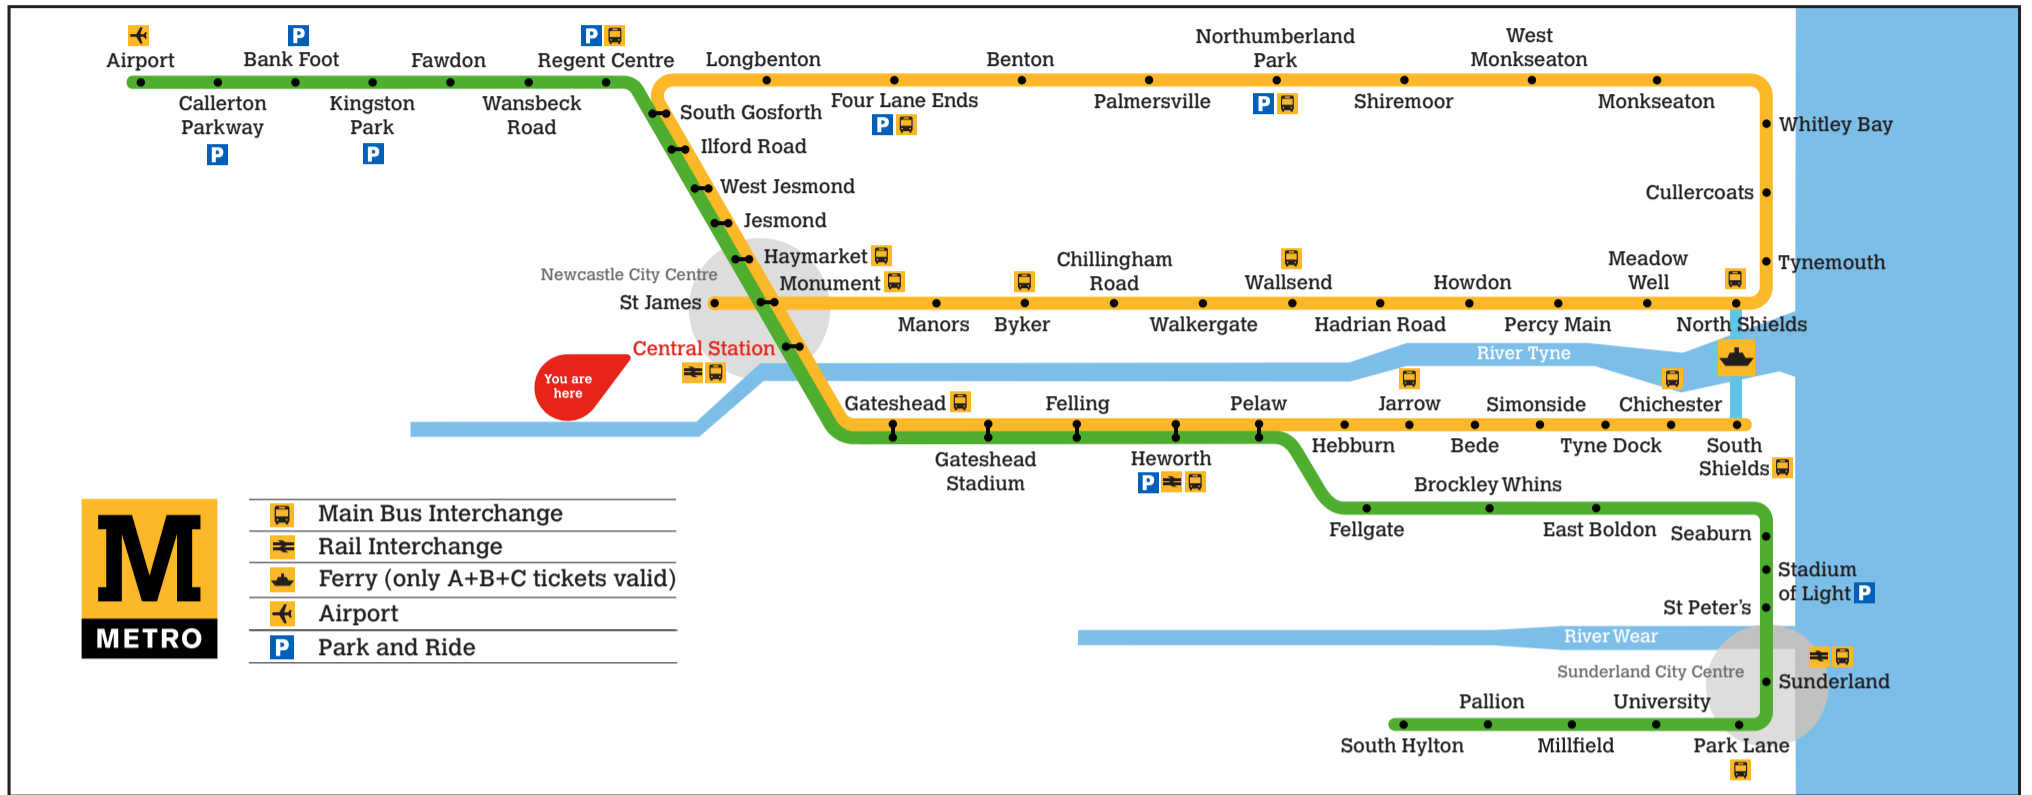

Central Station

Platform 1

Trains towards South Hylton/South Shields