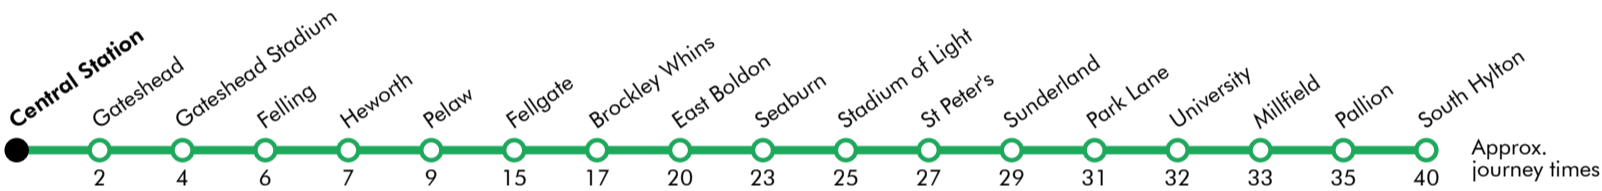

Central Station

Platform 1

Trains towards South Hylton/South Shields

Towards South Hylton

Monday to Friday		Saturday		Sunday	
Hour	Minutes	Hour	Minutes	Hour	Minutes
05	13 ^a 17 20 ^c 27 ^c 30 42 53	05	15 ^a 22 28 ^c 33 48	05	15 ^c 22 29 ^c 47 ^c 50
06	04 16 28 40 52	06	03 18 33 48	06	11 41
07	04 16 28 40 52	07	03 18 33 48	07	08 20 33 48
08	04 16 28 40 52	08	03 18 33 48	08	03 18 33 48
09	04 16 28 40 52	09	03 17 29 41 53	09	03 18 33 48
10	04 16 28 40 52	10	05 17 29 41 53	10	03 18 33 48
11	04 16 28 40 52	11	05 17 29 41 53	11	03 18 33 48
12	04 16 28 40 52	12	05 17 29 41 53	12	03 18 33 48
13	04 16 28 40 52	13	05 17 29 41 53	13	03 18 33 48
14	04 16 28 40 52	14	05 17 29 41 53	14	03 18 33 48
15	04 16 28 40 52	15	05 17 29 41 53	15	03 18 33 48
16	04 16 28 40 52	16	05 17 29 41 53	16	03 18 33 48
17	04 16 28 40 52	17	05 17 29 41 53	17	03 18 33 48
18	04 18 33 48	18	05 18 33 48	18	03 18 33 48
19	03 18 33 48	19	03 18 33 48	19	03 18 33 48
20	03 18 33 48	20	03 18 33 48	20	03 18 33 48
21	03 18 33 48	21	03 18 33 48	21	03 18 33 48
22	03 18 33 48	22	03 18 33 48	22	03 18 33 48
23	03 18 ^b 33 ^c	23	03 18 ^b 33 ^c	23	03 18 ^b 33 ^c

Towards South Hylton

Daytime Monday to Saturday
Every 12 minutes

Evenings and Sundays
Every 15 minutes

Towards Pelaw

Daytime Monday to Saturday
Every 3-6 minutes

Evenings and Sundays
Every 7 minutes

Towards South Shields

^a Terminates at Pelaw

Check the electronic display for additional trains that terminate at Pelaw at peak times

Towards South Shields

Daytime Monday to Saturday
Every 12 minutes

Evenings and Sundays
Every 15 minutes

^a Terminates at Monkseaton ^b Terminates at South Gosforth ^c Terminates at Benton ^d Terminates at Monument via Whitley Bay ^e Terminates at Manors

Towards St James via Whitley Bay

Daytime Monday to Saturday
Every 12 minutes
Evenings and Sundays
Every 15 minutes