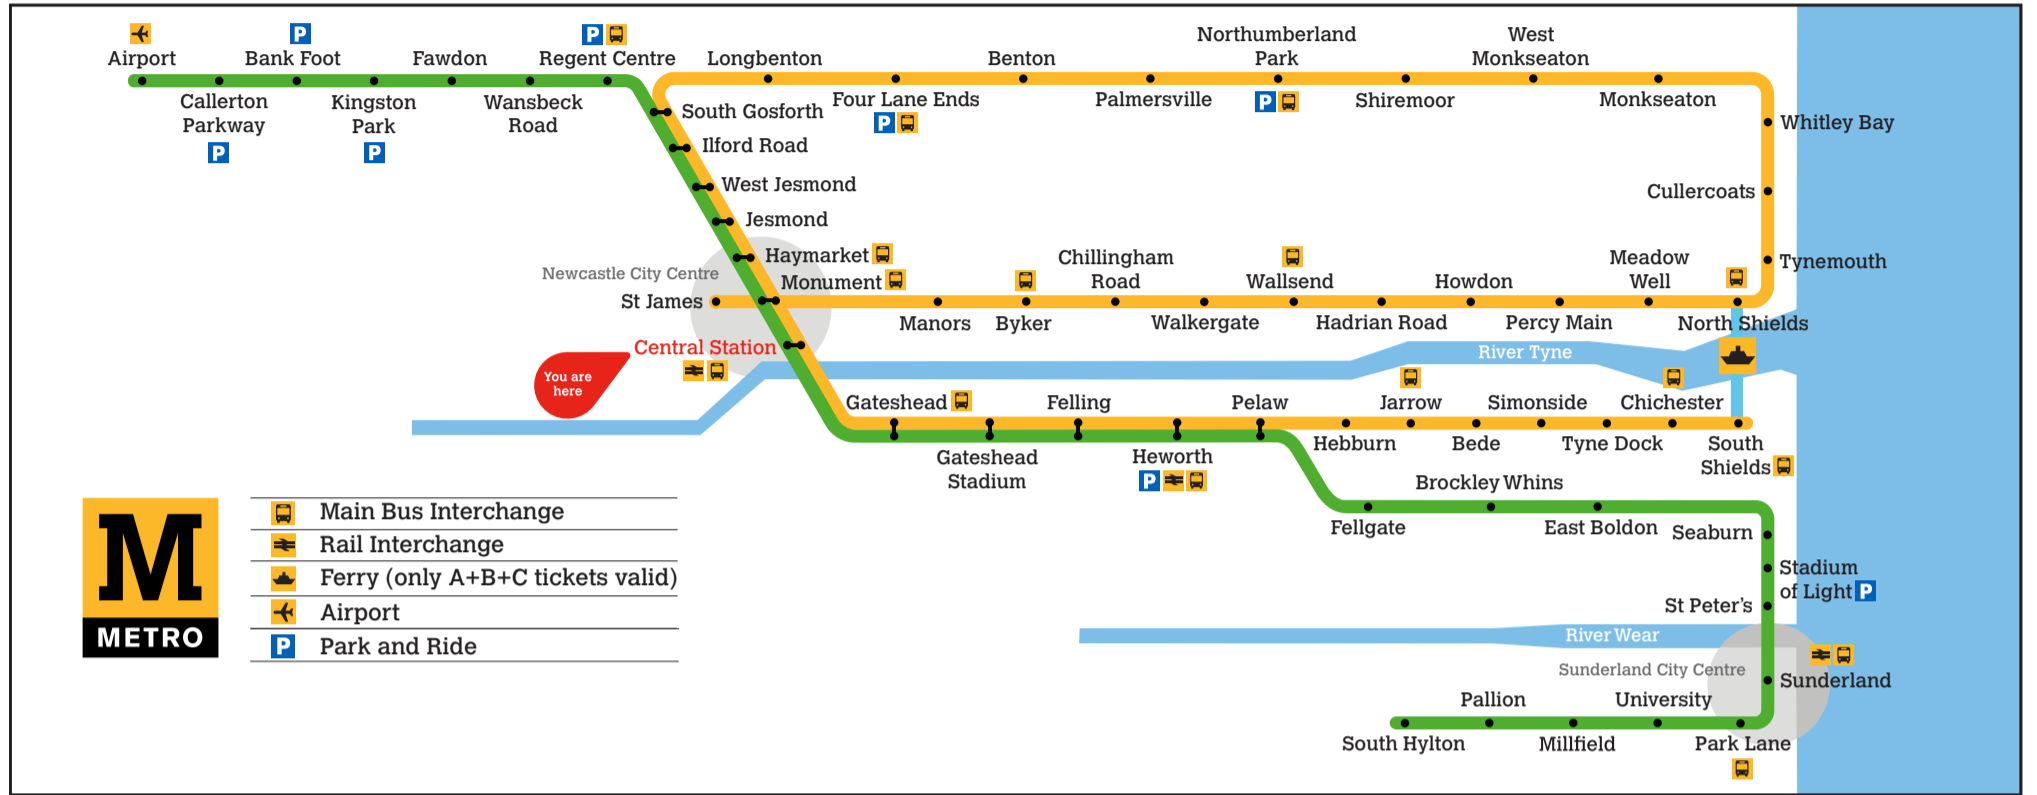

^a Terminates at Pelaw

Check the electronic display for additional trains that terminate at Pelaw at peak times

Towards South Shields

Daytime Monday to Saturday
Every 12 minutes

Evenings and Sundays
Every 15 minutes

Download the free Tyne and Wear Metro App and plan your journey.

Central Station

Platform 2

Trains towards Airport/St James via Whitley Bay

Towards Airport

Monday to Friday	Saturday	Sunday
Hour Minutes	Hour Minutes	Hour Minutes
05 54	05 05	05 05
06 18 40 52	06 21 44	06 44
07 04 16 28 40 52	07 00 15 30 46	07 14 44
08 04 16 28 40 52	08 00 15 30 45	08 14 38
09 04 16 25 ^a 28 37 ^a 40 49 ^a 52	09 00 15 30 45	09 08 38
10 04 16 28 40 52	10 03 15 27 39 51	10 08 30 45
11 04 16 28 40 52	11 03 15 27 39 51	11 00 15 30 45
12 04 16 28 40 52	12 03 15 27 39 51	12 00 15 30 45
13 04 16 28 40 52	13 03 15 27 39 51	13 00 15 30 45
14 04 16 28 40 52	14 03 15 27 39 51	14 00 15 30 45
15 04 16 28 40 52	15 03 15 27 39 51	15 00 15 30 45
16 04 16 28 40 49 ^b 52	16 03 15 27 39 51	16 00 15 30 45
17 04 16 28 40 52	17 03 15 27 39 51	17 00 15 30 45
18 02 ^a 05 17 26 ^a 30 45	18 03 16 30 45	18 00 15 30 45
19 00 10 ^a 15 30 45	19 00 10 ^a 15 30 45	19 00 15 30 45
20 00 15 30 45	20 00 15 30 45	20 00 15 30 45
21 01 15 30 45	21 00 15 30 45	21 00 15 30 45
22 00 15 30 45	22 00 15 30 45	22 00 15 30 45
23 00 15 30 45 ^b 55 ^a	23 00 15 30 45 ^b 55 ^a	23 00 15 30 45 ^b 55 ^a
00 01 ^b 10 ^b 19 ^b 25 ^b	00 01 ^b 10 ^b 19 ^b 25 ^b	00 01 ^b 10 ^b 19 ^b 25 ^b

^a Terminates at South Gosforth ^b Terminates at Regent Centre

These timetables will change on public holidays - see nexus.org.uk for details.

Towards Airport

Daytime Monday to Saturday
Every 12 minutes
Evenings and Sundays
Every 15 minutes

^a Terminates at Monkseaton ^b Terminates at South Gosforth ^c Terminates at Benton ^d Terminates at Monument via Whitley Bay ^e Terminates at Manors

Towards St James via Whitley Bay

Daytime Monday to Saturday
Every 12 minutes
Evenings and Sundays
Every 15 minutes