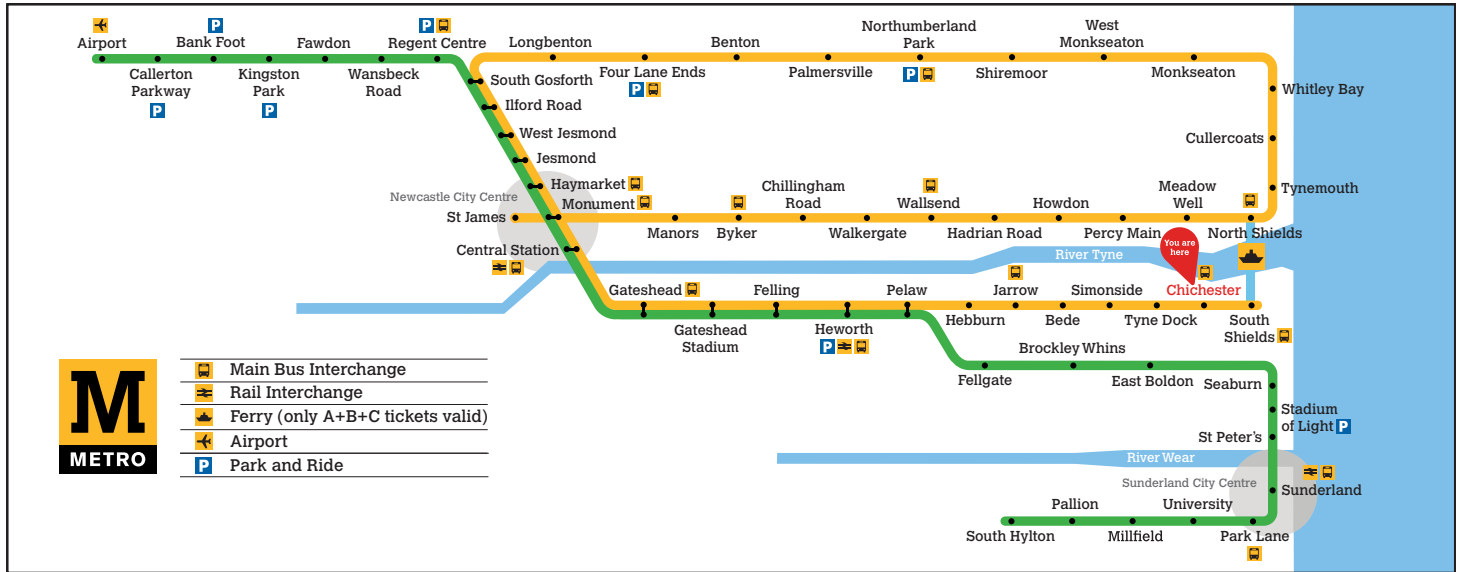

These timetables will change on public holidays - see nexus.org.uk for details.

Towards South Shields

Daytime Monday to Saturday
Every 12 minutes

Evenings and Sundays
Every 15 minutes

Get the Pop App for the latest service information and to plan your journey

Chichester

Platform 2

Trains towards St James via Whitley Bay

- Main Bus Interchange
- Rail Interchange
- Ferry (only A+B+C tickets valid)
- Airport
- Park and Ride

Towards St James via Whitley Bay

Monday to Friday	Saturday	Sunday
Hour Minutes	Hour Minutes	Hour Minutes
05 46 58	05 43	05 06
06 10 22 34 46 58	06 13 28 43 58	06 07 01 31
07 10 22 34 46 58	07 13 28 43 58	08 01 28 58
08 10 22 34 46 58	08 13 28 43 58	09 28 58
09 10 22 34 46 58	09 13 28 43 57	10 13 28 43 58
10 10 22 34 46 58	10 09 21 33 45 57	11 13 28 43 58
11 10 22 34 46 58	11 09 21 33 45 57	12 13 28 43 58
12 10 22 34 46 58	12 09 21 33 45 57	13 13 28 43 58
13 10 22 34 46 58	13 09 21 33 45 57	14 13 28 43 58
14 10 22 34 46 58	14 09 21 33 45 57	15 13 28 43 58
15 10 22 32 46 58	15 09 21 33 45 57	16 13 28 43 58
16 10 22 34 46 58	16 09 21 33 45 57	17 13 28 43 58
17 10 22 34 46 58	17 09 21 33 45 58	18 13 28 43 58
18 13 28 37 ^b 43 58	18 13 28 37 ^b 43 58	19 13 28 43 58
19 13 28 43 58	19 13 28 43 58	20 13 28 43 58
20 13 28 43 58	20 13 28 43 58	21 13 28 43 58
21 13 28 43 58	21 13 28 43 58	22 13 28 43 ^a 58 ^c
22 13 28 43 ^a 58 ^c	22 13 28 43 ^a 58 ^c	23 13 ^c 28 ^d 43 ^d 58 ^d
23 13 ^c 28 ^d 43 ^d 58 ^d	23 13 ^c 28 ^d 43 ^d 58 ^d	

- ^a Terminates at Monument via Whitley Bay
- ^b Terminates at South Gosforth
- ^c Terminates at Manors
- ^d Terminates at Benton

These timetables will change on public holidays - see nexus.org.uk for details.

Towards St James via Whitley Bay

Daytime Monday to Saturday
Every 12 minutes
 Evenings and Sundays
Every 15 minutes

Get the Pop App for the latest service information and to plan your journey