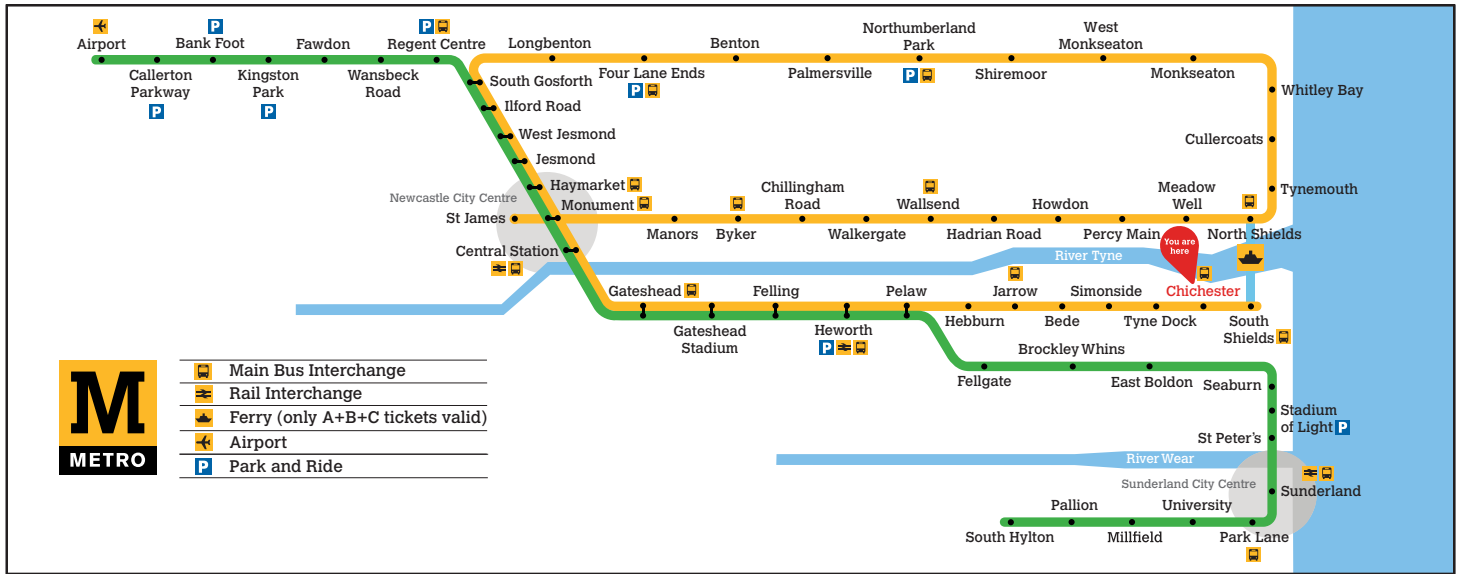

Chichester

Platform 1

Trains towards South Shields

Towards South Shields

Monday to Friday	Saturday	Sunday
Hour Minutes	Hour Minutes	Hour Minutes
05 35 48	05 35	05
06 01 10 19 32 46 58	06 05 20 35 50	06 50
07 10 22 34 46 58	07 05 20 35 50	07 20 50
08 10 22 34 46 58	08 05 20 35 50	08 20 50
09 10 22 34 46 58	09 05 20 34 48	09 20 50
10 10 22 34 46 58	10 00 12 24 36 48	10 05 20 35 50
11 10 22 34 46 58	11 00 12 24 36 48	11 05 20 35 50
12 10 22 34 46 58	12 00 12 24 36 48	12 05 20 35 50
13 10 22 34 46 58	13 00 12 24 36 48	13 05 20 35 50
14 10 22 34 46 58	14 00 12 24 36 48	14 05 20 35 50
15 10 22 34 46 58	15 00 12 24 36 48	15 05 20 35 50
16 08 22 34 46 58	16 00 12 24 36 48	16 05 20 35 50
17 10 22 34 46 58	17 00 12 24 36 48	17 05 20 35 50
18 10 25 35 46	18 00 12 26 35 50	18 05 20 35 50
19 05 20 35 50	19 05 20 35 50	19 05 20 35 50
20 05 20 35 50	20 05 20 35 50	20 05 20 35 50
21 05 20 35 50	21 05 20 35 50	21 05 20 35 50
22 05 20 35 50	22 05 20 35 50	22 05 20 35 50
23 05 20 35 50	23 05 20 35 50	23 05 20 35 50

These timetables will change on public holidays - see nexus.org.uk for details.

Towards South Shields

Daytime Monday to Saturday
Every 12 minutes

Evenings and Sundays
Every 15 minutes

Get the Pop App for the latest service information and to plan your journey