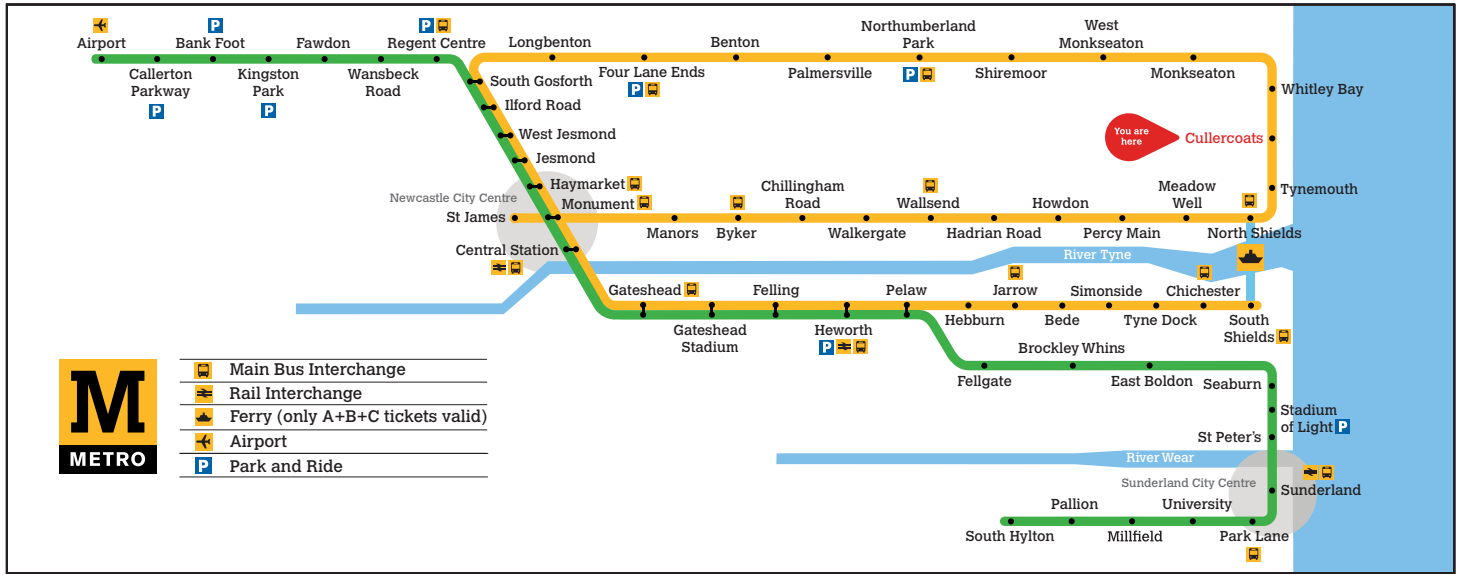

### Trains towards South Shields via Whitley Bay

**Towards South Shields via Whitley Bay**

Daytime Monday to Saturday  
**Every 12 minutes**

Evenings and Sundays  
**Every 15 minutes**

Download the free Tyne and Wear Metro App and plan your journey.

### Trains towards St James

- Main Bus Interchange
- Rail Interchange
- Ferry (only A+B+C tickets valid)
- Airport
- Park and Ride

### Towards St James

Daytime Monday to Saturday  
**Every 12 minutes**

Evenings and Sundays  
**Every 15 minutes**

Download the free Tyne and Wear Metro App and plan your journey.

[nexus.org.uk/metro](http://nexus.org.uk/metro)