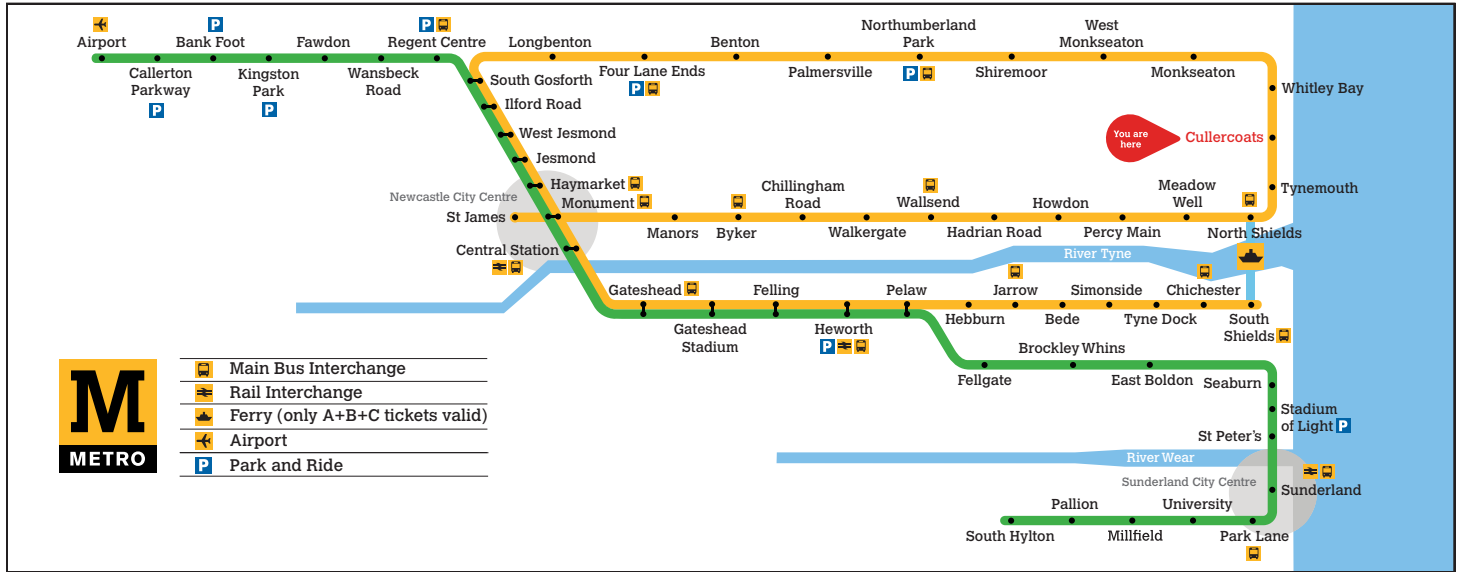

- <sup>a</sup> Terminates at Longbenton
- <sup>b</sup> Terminates at South Gosforth
- <sup>c</sup> Terminates at Pelaw

These timetables will change on public holidays - see [nexus.org.uk](http://nexus.org.uk) for details.

**Towards South Shields via Whitley Bay**

Daytime Monday to Saturday  
**Every 12 minutes**

Evenings and Sundays  
**Every 15 minutes**

Download the free Tyne and Wear Metro App and plan your journey.

### Trains towards St James

- Main Bus Interchange
- Rail Interchange
- Ferry (only A+B+C tickets valid)
- Airport
- Park and Ride

### Towards St James

Daytime Monday to Saturday  
**Every 12 minutes**

Evenings and Sundays  
**Every 15 minutes**

Download the free Tyne and Wear Metro App and plan your journey.

[nexus.org.uk/metro](http://nexus.org.uk/metro)