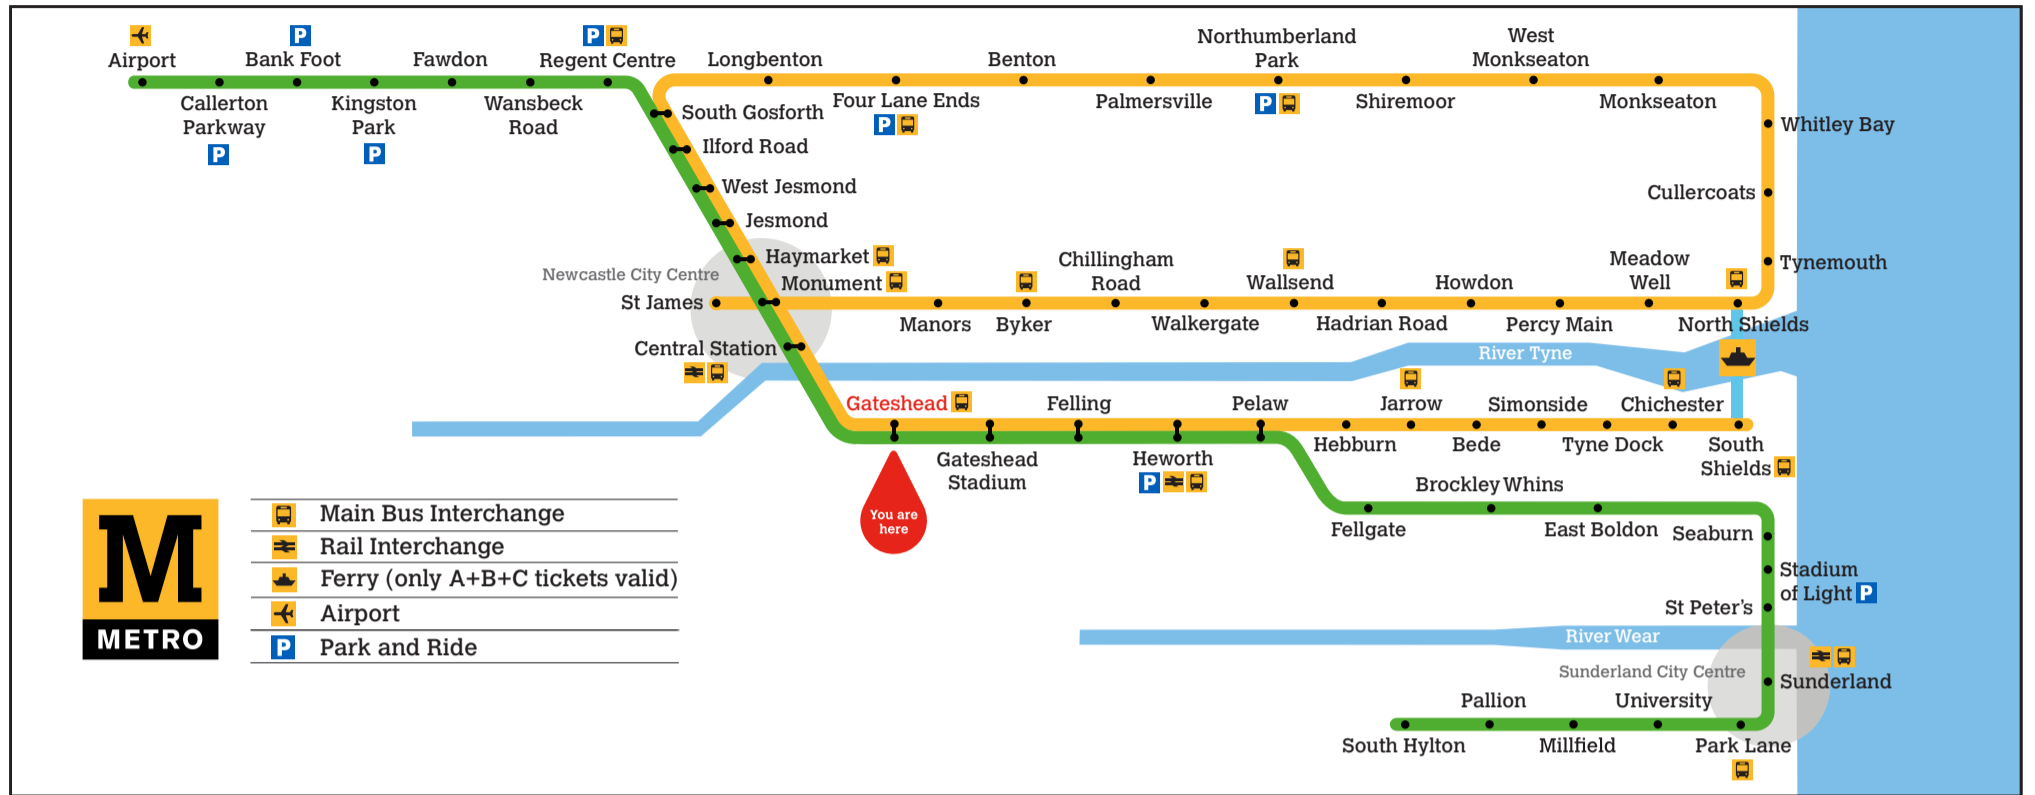

Gateshead

Platform 1

Trains towards South Hylton/South Shields

- Main Bus Interchange
- Rail Interchange
- Ferry (only A+B+C tickets valid)
- Airport
- Park and Ride

Towards South Hylton

Monday to Friday						Saturday					Sunday					
Hour	Minutes	Minutes	Minutes	Minutes	Minutes	Hour	Minutes	Minutes	Minutes	Minutes	Hour	Minutes	Minutes	Minutes	Minutes	
05	16 ^a	20	23 ^c	29 ^c	33	05	17 ^a	25	30 ^c	36	51	05	17 ^c	24	31 ^c	49 ^c 53
06	06	18	30	42	54	06	06	21	36	51	06	14	44			
07	06	18	30	42	54	07	06	21	36	51	07	14	43			
08	06	18	30	42	54	08	06	21	36	51	08	11	23	36	51	
09	06	18	30	42	54	09	06	19	32	44	56	09	06	21	36	51
10	06	18	30	42	54	10	08	20	32	44	56	10	06	21	36	51
11	06	18	30	42	54	11	08	20	32	44	56	11	06	21	36	51
12	06	18	30	42	54	12	08	20	32	44	56	12	06	21	36	51
13	06	18	30	42	54	13	08	20	32	44	56	13	06	21	36	51
14	06	18	30	42	54	14	08	20	32	44	56	14	06	21	36	51
15	06	18	30	42	54	15	08	20	32	44	56	15	06	21	36	51
16	06	18	30	42	54	16	08	20	32	44	56	16	06	21	36	51
17	06	18	30	42	54	17	08	20	32	44	56	17	06	21	36	51
18	07	21	36	51	18	08	21	36	51	18	06	21	36	51		
19	06	21	36	51	19	06	21	36	51	19	06	21	36	51		
20	06	21	36	51	20	06	21	36	51	20	06	21	36	51		
21	06	21	36	51	21	06	21	36	51	21	06	21	36	51		
22	06	21	36	51	22	06	21	36	51	22	06	21	36	51		
23	06	21 ^b	36 ^c		23	06	21 ^b	36 ^c	23	06	21 ^b	36 ^c				

- a** Terminates at Park Lane
 - b** Terminates at Sunderland
 - c** Terminates at Pelaw
- Check the electronic display for additional trains that terminate at Pelaw at peak times

These timetables will change on public holidays - see nexus.org.uk for details.

^a Terminates at Monkseaton ^b Terminates at South Gosforth ^c Terminates at Benton ^d Terminates at Monument via Whitley bay ^x Terminates at Manors

Towards St James via Whitley Bay

Daytime Monday to Saturday
Every 12 minutes
Evenings and Sundays
Every 15 minutes