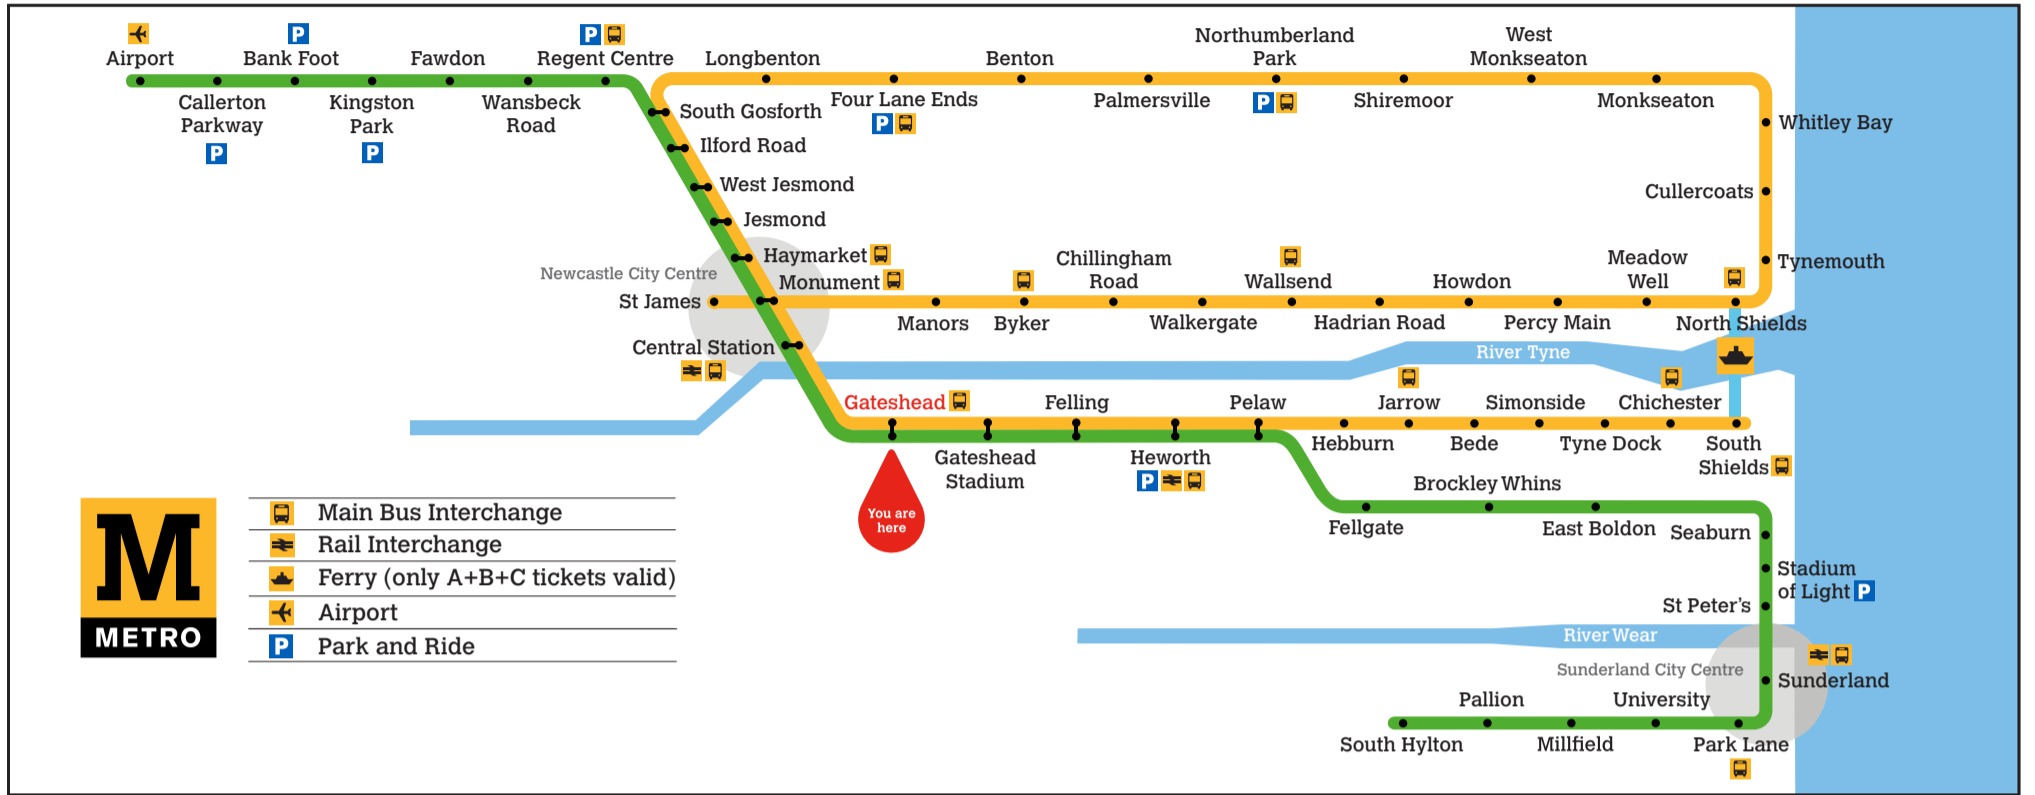

- a** Terminates at Pelaw
- Check the electronic display for additional trains that terminate at Pelaw at peak times

Towards South Shields

Daytime Monday to Saturday
Every 12 minutes

Evenings and Sundays
Every 15 minutes

Download the free Tyne and Wear Metro App and plan your journey.

Gateshead

Platform 2

Trains towards Airport/St James via Whitley Bay

Towards Airport

Monday to Friday		Saturday		Sunday	
Hour	Minutes	Hour	Minutes	Hour	Minutes
05	52	05	52	05	52
06	16 38 50	06	19 42 58	06	42
07	02 14 26 38 50	07	13 28 44 58	07	12 42
08	02 14 26 38 50	08	13 28 43 58	08	12 36
09	02 14 23 ^a 26 35 ^a 38 47 ^a 50	09	13 28 43	09	06 36
10	02 14 26 38 50	10	01 13 25 37 49	10	06 28 43 58
11	02 14 26 38 50	11	01 13 25 37 49	11	13 28 43 58
12	02 14 26 38 50	12	01 13 25 37 49	12	13 28 43 58
13	02 14 26 38 50	13	01 13 25 37 49	13	13 28 43 58
14	02 14 26 38 50	14	01 13 25 37 49	14	13 28 43 58
15	02 14 26 38 50	15	01 13 25 37 49	15	13 28 43 58
16	02 14 26 38 47 ^b 50	16	01 13 25 37 49	16	13 28 43 58
17	02 14 26 38 50	17	01 13 25 37 49	17	13 28 43 58
18	00 ^a 03 15 24 ^a 28 43 58	18	01 14 28 43 58	18	13 28 43 58
19	08 ^a 13 28 43 58	19	08 ^a 13 28 43 58	19	13 28 43 58
20	13 28 43 59	20	13 28 43 58	20	13 28 43 58
21	13 28 43 58	21	13 28 43 58	21	13 28 43 58
22	13 28 43 58	22	13 28 43 58	22	13 28 43 58
23	13 28 43 ^b 53 ^a 59 ^b	23	13 28 43 ^b 53 ^a 59 ^b	23	13 28 43 ^b 53 ^a 59 ^b
00	08 ^b 17 ^b 23 ^b	00	08 ^b 17 ^b 23 ^b	00	08 ^b 17 ^b 23 ^b

^a Terminates at South Gosforth ^b Terminates at Regent Centre

These timetables will change on public holidays - see nexus.org.uk for details.

Towards Airport

Daytime Monday to Saturday
Every 12 minutes
Evenings and Sundays
Every 15 minutes

^a Terminates at Monkseaton ^b Terminates at South Gosforth ^c Terminates at Benton ^d Terminates at Monument via Whitley bay ^x Terminates at Manors

Towards St James via Whitley Bay

Daytime Monday to Saturday
Every 12 minutes
Evenings and Sundays
Every 15 minutes