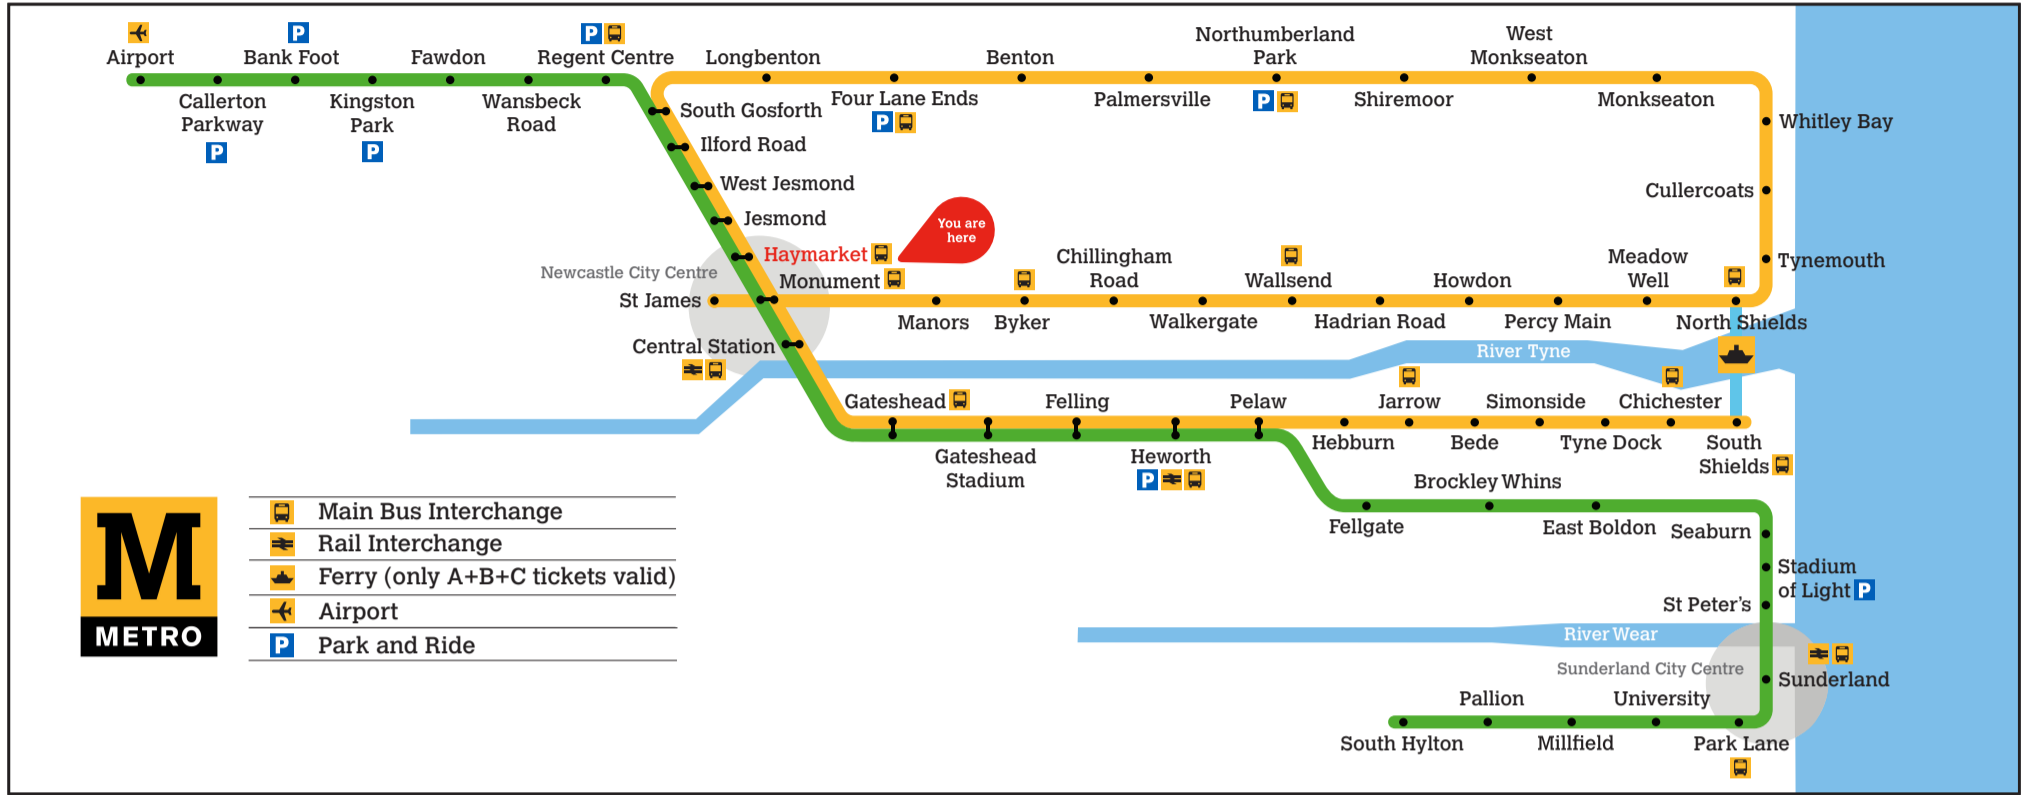

<sup>a</sup> Terminates at Pelaw

Check the electronic display for additional trains that terminate at Pelaw at peak times

**Towards South Shields**

Daytime Monday to Saturday  
**Every 12 minutes**

Evenings and Sundays  
**Every 15 minutes**

Download the free Tyne and Wear Metro App and plan your journey.

[nexus.org.uk/metro](http://nexus.org.uk/metro)

### Trains towards Airport/St James via Whitley Bay

- Main Bus Interchange
- Rail Interchange
- Ferry (only A+B+C tickets valid)
- Airport
- Park and Ride

#### Towards St James via Whitley Bay

Daytime Monday to Saturday  
**Every 12 minutes**  
Evenings and Sundays  
**Every 15 minutes**

Download the free Tyne and Wear Metro App and plan your journey.

[nexus.org.uk/metro](http://nexus.org.uk/metro)