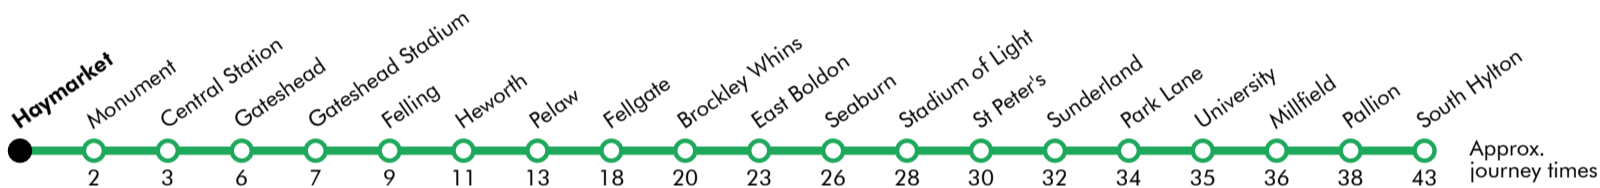

Towards South Hylton

Monday to Friday		Saturday		Sunday	
Hour	Minutes	Hour	Minutes	Hour	Minutes
05	10^a 14 17^c 23^c 27 39 50	05	12^a 19 25^c 30 45	05	
06	00 12 24 36 48	06	00 15 30 45	06	12^c 19 26^c 44^c 47
07	00 12 24 36 48	07	00 15 30 45	07	08 38
08	00 12 24 36 48	08	00 15 30 45	08	08 38
09	00 12 24 36 48	09	00 13 26 38 50	09	05 17 30 45
10	00 12 24 36 48	10	02 14 26 38 50	10	00 15 30 45
11	00 12 24 36 48	11	02 14 26 38 50	11	00 15 30 45
12	00 12 24 36 48	12	02 14 26 38 50	12	00 15 30 45
13	00 12 24 36 48	13	02 14 26 38 50	13	00 15 30 45
14	00 12 24 36 48	14	02 14 26 38 50	14	00 15 30 45
15	00 12 24 36 48	15	02 14 26 38 50	15	00 15 30 45
16	00 12 24 36 48	16	02 14 26 38 50	16	00 15 30 45
17	00 12 24 36 48	17	02 14 26 38 50	17	00 15 30 45
18	01 15 30 45	18	02 15 30 45	18	00 15 30 45
19	00 15 30 45	19	00 15 30 45	19	00 15 30 45
20	00 15 30 45	20	00 15 30 45	20	00 15 30 45
21	00 15 30 45	21	00 15 30 45	21	00 15 30 45
22	00 15 30 45	22	00 15 30 45	22	00 15 30 45
23	00 15^b 30^c	23	00 15^b 30^c	23	00 15^b 30^c

^a Terminates at Park Lane
^b Terminates at Sunderland
^c Terminates at Pelaw

Check the electronic display for additional trains that terminate at Pelaw at peak times

These timetables will change on public holidays - see nexus.org.uk for details.

Towards South Hylton

Daytime Monday to Saturday
Every 12 minutes

Evenings and Sundays
Every 15 minutes

Towards Pelaw

Daytime Monday to Saturday
Every 3-6 minutes

Evenings and Sundays
Every 7 minutes