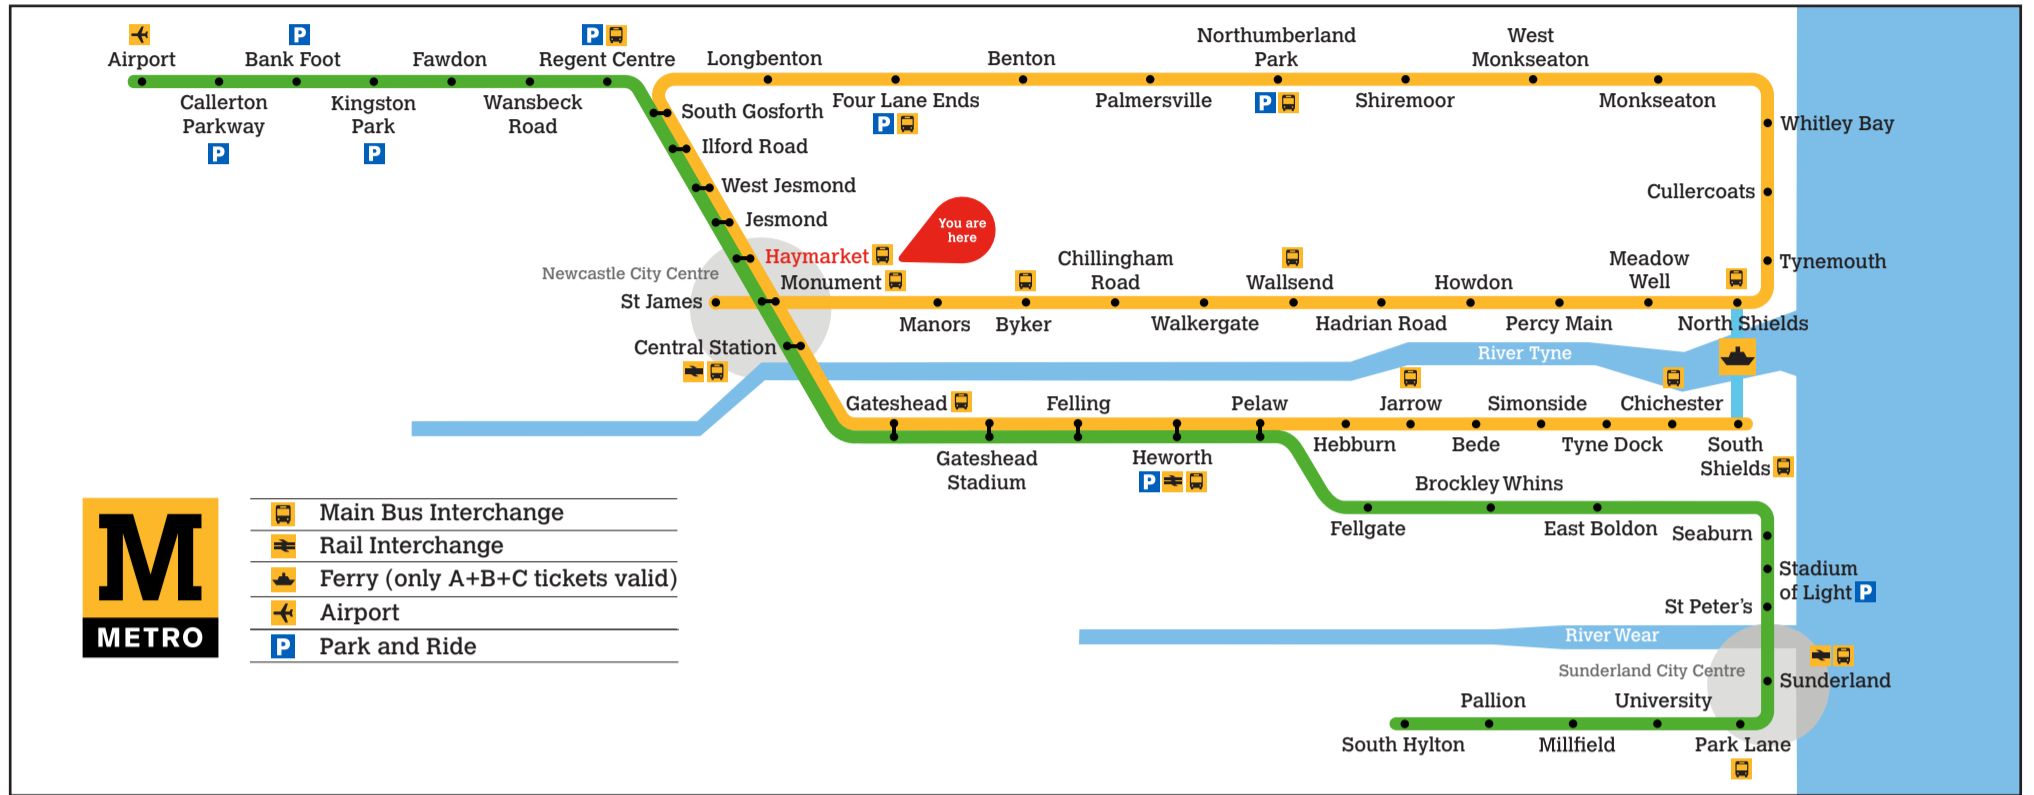

### Trains towards South Hylton/South Shields

- Main Bus Interchange
- Rail Interchange
- Ferry (only A+B+C tickets valid)
- Airport
- Park and Ride

<sup>a</sup> Terminates at Park Lane  
<sup>b</sup> Terminates at Sunderland  
<sup>c</sup> Terminates at Pelaw

Check the electronic display for additional trains that terminate at Pelaw at peak times

These timetables will change on public holidays - see [nexus.org.uk](http://nexus.org.uk) for details.

### Trains towards Airport/St James via Whitley Bay

- Main Bus Interchange
- Rail Interchange
- Ferry (only A+B+C tickets valid)
- Airport
- Park and Ride

#### Towards St James via Whitley Bay

Daytime Monday to Saturday  
**Every 12 minutes**  
Evenings and Sundays  
**Every 15 minutes**

Download the free Tyne and Wear Metro App and plan your journey.

[nexus.org.uk/metro](http://nexus.org.uk/metro)