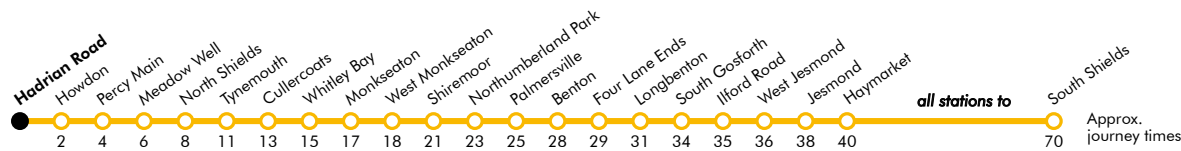

Hadrian Road

Platform 1

Trains towards South Shields via Whitley Bay

Towards South Shields via Whitley Bay

Monday to Friday					Saturday					Sunday				
Hour Minutes					Hour Minutes					Hour Minutes				
06	00	12	24	36	06	11	26	41	56	06	41			
07	00	12	24	36	07	11	26	41	56	07	11	26	41	
08	00	12	24	36	08	11	25	39	51	08	11	41		
09	00	12	24	36	09	03	15	27	39	09	11	41		
10	00	12	24	36	10	03	15	27	39	10	11	26	41	56
11	00	12	24	36	11	03	15	27	39	11	11	26	41	56
12	00	12	24	36	12	03	15	27	39	12	11	26	41	56
13	00	12	24	36	13	03	15	27	39	13	11	26	41	56
14	00	12	24	36	14	03	15	27	39	14	11	26	41	56
15	12	24	36	48	15	03	15	27	39	15	11	26	41	56
16	00	12	24	36	16	03	15	27	39	16	11	26	41	56
17	00	12	24	36	17	03	15	26	41	17	11	26	41	56
18	11	26	41	56	18	11	26	41	56	18	11	26	41	56
19	11	26	41	56	19	11	26	41	56	19	11	26	41	56
20	11	26	41	56	20	11	26	41	56	20	11	26	41	56
21	11	26	41	56	21	11	26	41	56	21	11	26	41	56
22	11	26	41		22	11	26	41		22	11	26	41	
23	04a	24b	54b		23	04a	24b	54b		23	04a	24b	54	

a Terminates at Pelaw
b Terminates at Longbenton

These timetables will change on public holidays - see nexus.org.uk for details.

Towards South Shields via Whitley Bay

Daytime Monday to Saturday
Every 12 minutes

^a Terminates at Monument
^b Terminates at Manors

These timetables will change on public holidays - see nexus.org.uk for details.

Towards St James

Daytime Monday to Saturday
Every 12 minutes

Evenings and Sundays
Every 15 minutes