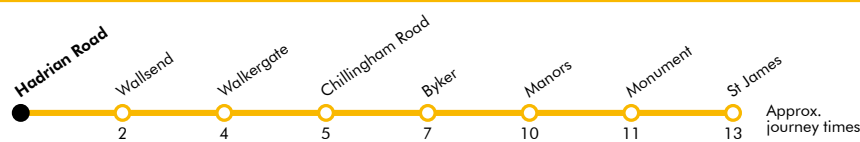

a Terminates at Pelaw
b Terminates at Longbenton

These timetables will change on public holidays - see nexus.org.uk for details.

Towards South Shields via Whitley Bay

Daytime Monday to Saturday
Every 12 minutes

Evenings and Sundays
Every 15 minutes

Get the Pop App for the latest service information and to plan your journey

Hadrian Road

Platform 2

Trains towards St James

Towards St James

Monday to Friday		Saturday		Sunday	
Hour	Minutes	Hour	Minutes	Hour	Minutes
05	48	05	52	05	40
06	03 18 33 45 57	06	07 22 37 52	06	10 40
07	09 21 33 45 57	07	07 22 37 52	07	10 40
08	09 21 33 45 57	08	07 22 37 52	08	10 40
09	09 21 33 45 57	09	07 22 37 52	09	10 37 52
10	09 21 33 45 57	10	07 22 37 52	10	07 22 37 52
11	09 21 33 45 57	11	06 19 31 43 55	11	07 22 37 52
12	09 21 33 45 57	12	07 19 31 43 55	12	07 22 37 52
13	09 21 33 45 57	13	07 19 31 43 55	13	07 22 37 52
14	09 21 33 45 57	14	07 19 31 43 55	14	07 22 37 52
15	09 21 33 45 57	15	07 19 31 43 55	15	07 22 37 52
16	09 21 33 45 57	16	07 19 31 43 55	16	07 22 37 52
17	09 21 33 45 57	17	07 19 31 43 55	17	07 22 37 52
18	09 21 33 45 58	18	07 18 30 42 54	18	07 22 37 52
19	09 23 37 52	19	07 22 37 52	19	07 22 37 52
20	07 22 37 52	20	07 22 37 52	20	07 22 37 52
21	07 22 37 52	21	07 22 37 52	21	07 22 37 52
22	07 22 37 52	22	07 22 37 52	22	07 22 37 52
23	07 22 37 52 ^a	23	07 22 37 52 ^a	23	07 22 37 52 ^a
00	07 ^b 22 ^b	00	07 ^b 22 ^b	00	07 ^b 22 ^b

^a Terminates at Monument
^b Terminates at Manors

These timetables will change on public holidays - see nexus.org.uk for details.

Towards St James

Daytime Monday to Saturday
Every 12 minutes

Evenings and Sundays
Every 15 minutes