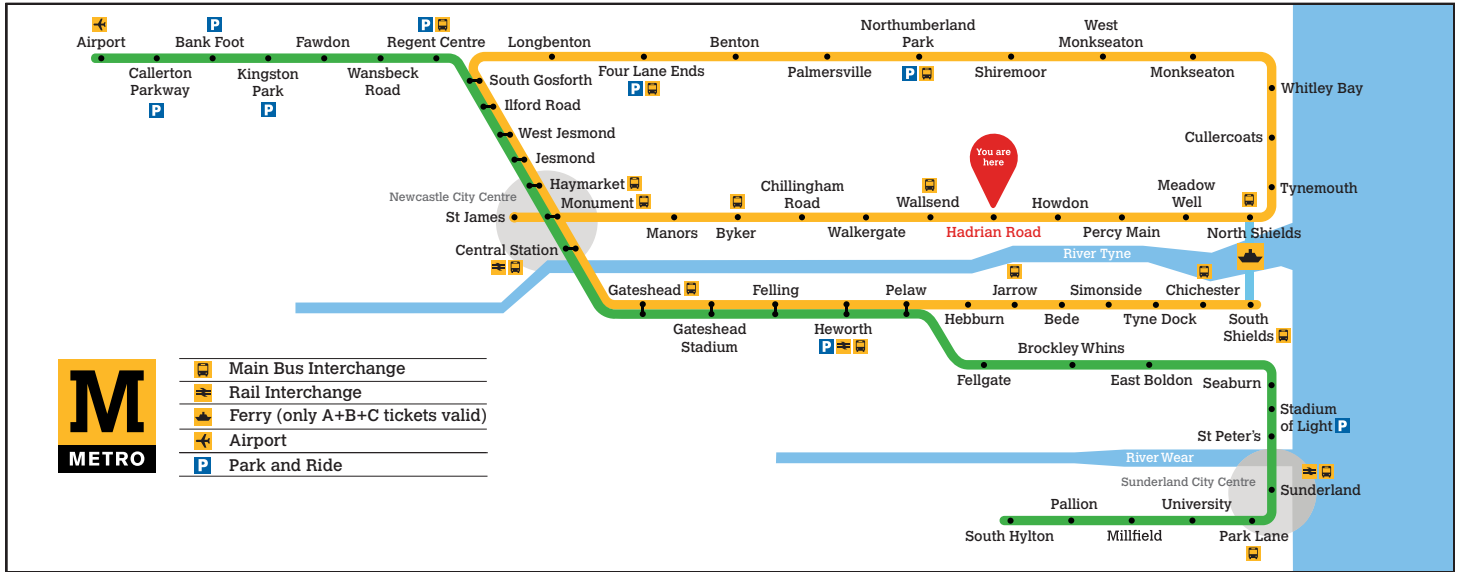

a Terminates at Pelaw
b Terminates at Longbenton

These timetables will change on public holidays - see nexus.org.uk for details.

Towards South Shields via Whitley Bay

Daytime Monday to Saturday
Every 12 minutes

Evenings and Sundays
Every 15 minutes

Get the Pop App for the latest service information and to plan your journey

Hadrian Road

Platform 2

Trains towards St James

Towards St James

Monday to Friday		Saturday		Sunday	
Hour	Minutes	Hour	Minutes	Hour	Minutes
05	48	05	52	05	40
06	03 18 33 45 57	06	07 22 37 52	06	10 40
07	09 21 33 45 57	07	07 22 37 52	07	10 40
08	09 21 33 45 57	08	07 22 37 52	08	10 40
09	09 21 33 45 57	09	07 22 37 52	09	10 37 52
10	09 21 33 45 57	10	07 22 37 52	10	07 22 37 52
11	09 21 33 45 57	11	06 19 31 43 55	11	07 22 37 52
12	09 21 33 45 57	12	07 19 31 43 55	12	07 22 37 52
13	09 21 33 45 57	13	07 19 31 43 55	13	07 22 37 52
14	09 21 33 45 57	14	07 19 31 43 55	14	07 22 37 52
15	09 21 33 45 57	15	07 19 31 43 55	15	07 22 37 52
16	09 21 33 45 57	16	07 19 31 43 55	16	07 22 37 52
17	09 21 33 45 57	17	07 19 31 43 55	17	07 22 37 52
18	09 21 33 45 58	18	07 18 30 42 54	18	07 22 37 52
19	09 23 37 52	19	07 22 37 52	19	07 22 37 52
20	07 22 37 52	20	07 22 37 52	20	07 22 37 52
21	07 22 37 52	21	07 22 37 52	21	07 22 37 52
22	07 22 37 52	22	07 22 37 52	22	07 22 37 52
23	07 22 37 52 ^a	23	07 22 37 52 ^a	23	07 22 37 52 ^a
00	07 ^b 22 ^b	00	07 ^b 22 ^b	00	07 ^b 22 ^b

^a Terminates at Monument
^b Terminates at Manors

These timetables will change on public holidays - see nexus.org.uk for details.

Towards St James

Daytime Monday to Saturday
Every 12 minutes

Evenings and Sundays
Every 15 minutes