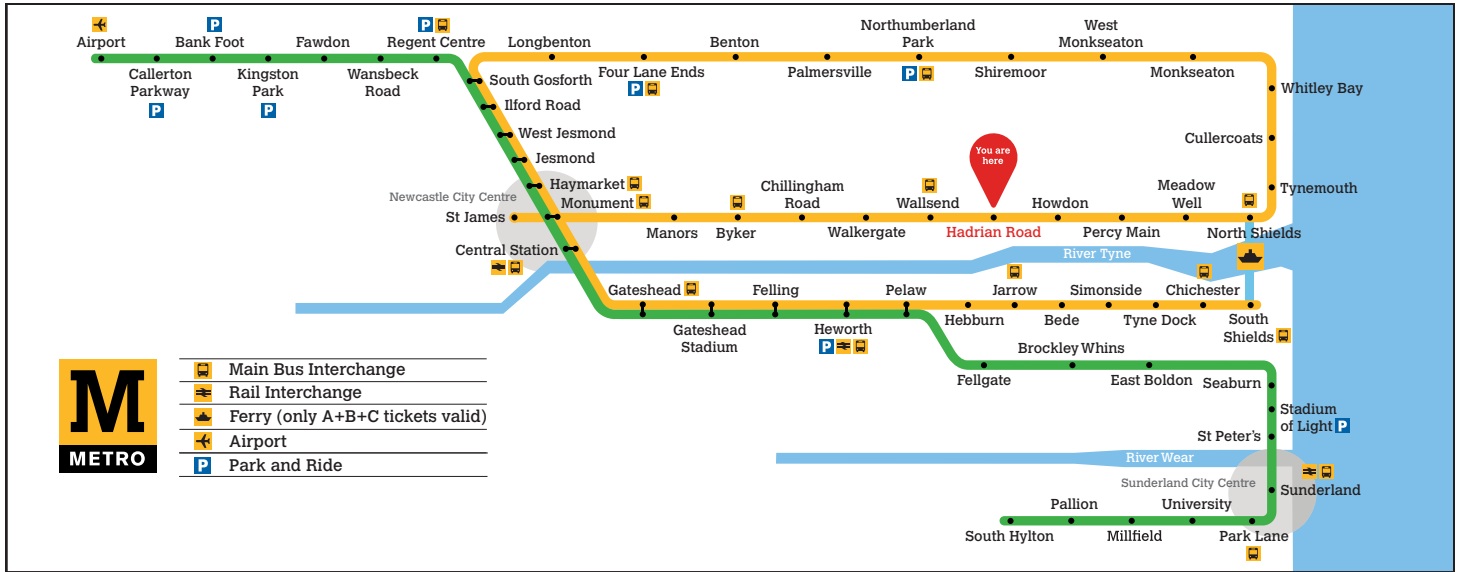

Hadrian Road

Platform 1

Trains towards South Shields via Whitley Bay

Towards South Shields via Whitley Bay

Monday to Friday					Saturday					Sunday				
Hour Minutes					Hour Minutes					Hour Minutes				
06	00	12	24	36	06	11	26	41	56	06	41			
07	00	12	24	36	07	11	26	41	56	07	11	26	41	
08	00	12	24	36	08	11	25	39	51	08	11	41		
09	00	12	24	36	09	03	15	27	39	09	11	41		
10	00	12	24	36	10	03	15	27	39	10	11	26	41	56
11	00	12	24	36	11	03	15	27	39	11	11	26	41	56
12	00	12	24	36	12	03	15	27	39	12	11	26	41	56
13	00	12	24	36	13	03	15	27	39	13	11	26	41	56
14	00	12	24	36	14	03	15	27	39	14	11	26	41	56
15	12	24	36	48	15	03	15	27	39	15	11	26	41	56
16	00	12	24	36	16	03	15	27	39	16	11	26	41	56
17	00	12	24	36	17	03	15	26	41	17	11	26	41	56
18	11	26	41	56	18	11	26	41	56	18	11	26	41	56
19	11	26	41	56	19	11	26	41	56	19	11	26	41	56
20	11	26	41	56	20	11	26	41	56	20	11	26	41	56
21	11	26	41	56	21	11	26	41	56	21	11	26	41	56
22	11	26	41		22	11	26	41		22	11	26	41	
23	04a	24b	54b		23	04a	24b	54b		23	04a	24b	54	

a Terminates at Pelaw
b Terminates at Longbenton

These timetables will change on public holidays - see nexus.org.uk for details.

Towards South Shields via Whitley Bay

Daytime Monday to Saturday
Every 12 minutes

^a Terminates at Monument
^b Terminates at Manors

These timetables will change on public holidays - see nexus.org.uk for details.

Towards St James

Daytime Monday to Saturday
Every 12 minutes

Evenings and Sundays
Every 15 minutes