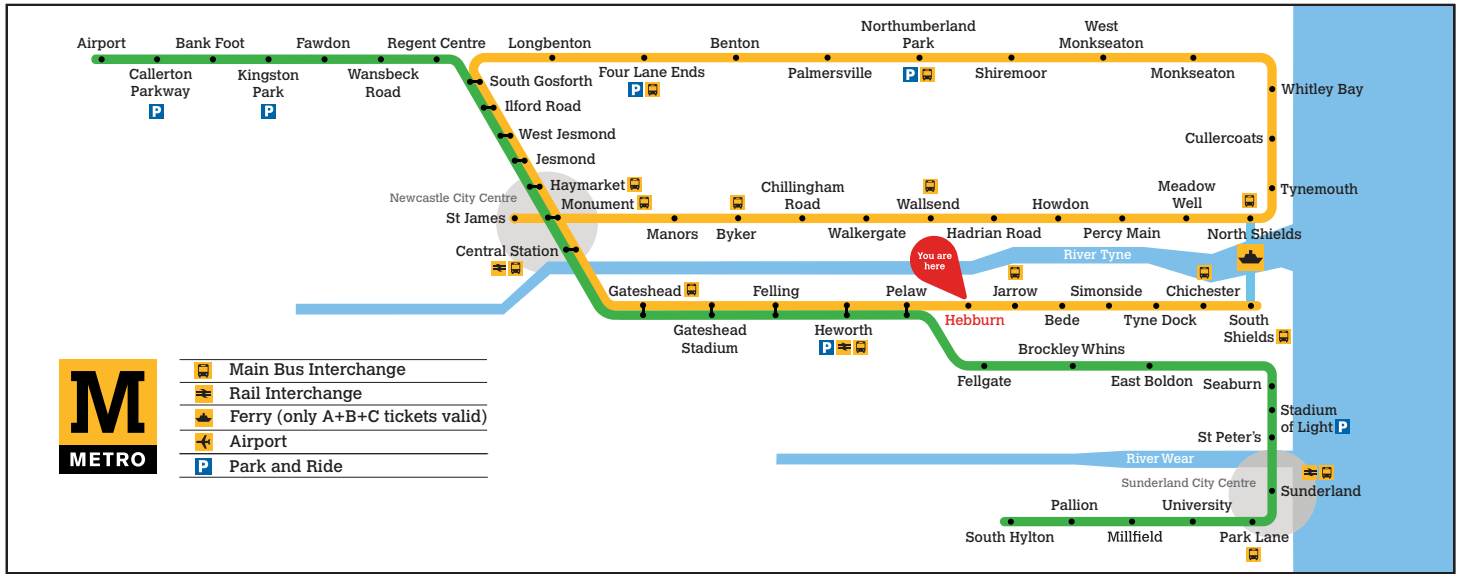

Hebburn

Platform 1

Trains towards South Shields

Towards South Shields

Monday to Friday

Hour	Minutes	Hebburn	Jarrow	Bede	Simonside	Tyne Dock	Chichester	South Shields
05	24	37	48					
06	00	12	24	36	48			
07	00	12	24	36	48			
08	00	12	24	36	48			
09	00	12	24	36	48			
10	00	12	24	36	48			
11	00	12	24	36	48			
12	00	12	24	36	48			
13	00	12	24	36	48			
14	00	12	24	36	48			
15	00	12	24	36	48			
16	00	12	24	36	48			
17	00	12	24	36	46	58		
18	09	24	39	54				
19	09	24	39	54				
20	09	24	39	54				
21	09	24	39	54				
22	09	24	39	54				
23	09	24	39					

These timetables will change on public holidays - see nexus.org.uk for details.

Towards South Shields

Daytime Monday to Saturday
Every 12 minutes

Evenings and Sundays
Every 15 minutes

Download the free Tyne and Wear Metro App and plan your journey.

- a** Terminates at South Gosforth
- b** Terminates at Monument via Whitley Bay
- c** Terminates at Manors
- d** Terminates at Benton

These timetables will change on public holidays - see nexus.org.uk for details.

Towards St James via Whitley Bay

Daytime Monday to Saturday
Every 12 minutes

Evenings and Sundays
Every 15 minutes

Download the free Tyne and Wear Metro App and plan your journey.