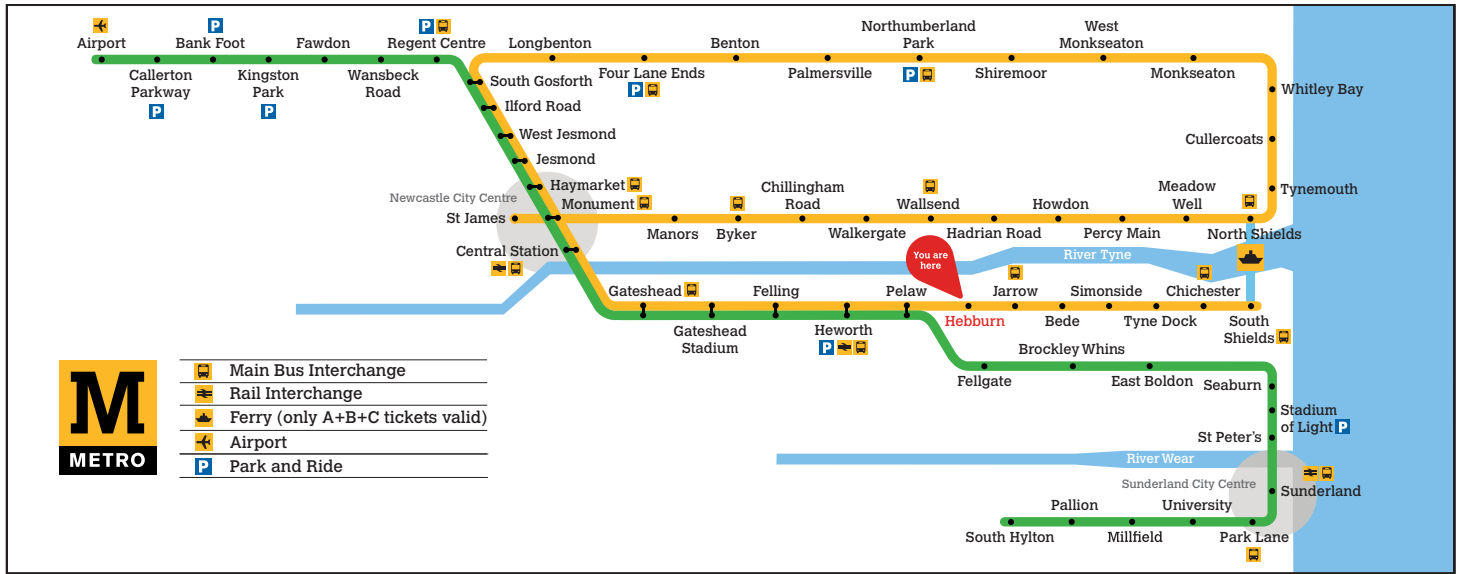

These timetables will change on public holidays - see nexus.org.uk for details.

Towards South Shields

Daytime Monday to Saturday
Every 12 minutes

Evenings and Sundays
Every 15 minutes

Download the free Tyne and Wear Metro App and plan your journey.

Hebburn

Platform 2

Trains towards St James via Whitley Bay

- Main Bus Interchange
- Rail Interchange
- Ferry (only A+B+C tickets valid)
- Airport
- Park and Ride

Towards St James via Whitley Bay

Monday to Friday	Saturday	Sunday
05 57	05 00	05 15
06 09	06 00	06 15
07 21	07 09	07 24
08 33	08 09	08 39
09 45	09 21	09 09
10 57	10 07	10 24
11 09	11 07	11 39
12 21	12 07	12 09
13 33	13 07	13 24
14 45	14 07	14 39
15 57	15 07	15 09
16 09	16 07	16 24
17 21	17 07	17 39
18 33	18 10	18 09
19 45	19 09	19 24
20 57	20 09	20 39
21 09	21 09	21 09
22 21	22 09	22 24
23 33	23 09 ^b	23 09 ^b
24 45	24 24 ^c	24 24 ^c
25 57	25 39 ^d	25 39 ^d
26 09	26 09 ^d	26 09 ^d

- a** Terminates at South Gosforth
- b** Terminates at Monument via Whitley Bay
- c** Terminates at Manors
- d** Terminates at Benton

These timetables will change on public holidays - see nexus.org.uk for details.

Towards St James via Whitley Bay

Daytime Monday to Saturday
Every 12 minutes

Evenings and Sundays
Every 15 minutes

Download the free Tyne and Wear Metro App and plan your journey.