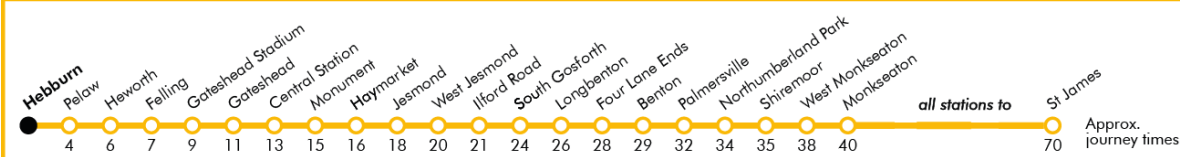

These timetables will change on public holidays - see nexus.org.uk for details.

Towards South Shields

Daytime Monday to Saturday
Every 12 minutes

Evenings and Sundays
Every 15 minutes

Download the free Tyne and Wear Metro App and plan your journey.

Hebburn

Platform 2

Trains towards St James via Whitley Bay

- Main Bus Interchange
- Rail Interchange
- Ferry (only A+B+C tickets valid)
- Airport
- Park and Ride

Towards St James via Whitley Bay

Monday to Friday	Saturday	Sunday
05 57	05 00	05 15
06 09	06 00	06 15
07 21	07 09	07 24
08 33	08 09	08 39
09 45	09 21	09 09
10 57	10 07	10 24
11 09	11 07	11 39
12 21	12 07	12 09
13 33	13 07	13 24
14 45	14 07	14 39
15 57	15 07	15 09
16 09	16 07	16 24
17 21	17 07	17 39
18 33	18 10	18 09
19 45	19 09	19 24
20 57	20 09	20 39
21 09	21 09	21 09
22 21	22 09	22 24
23 33	23 09 ^b	23 09 ^b
24 45	24 24 ^c	24 24 ^c
25 57	25 39 ^d	25 39 ^d
26 09	26 09 ^d	26 09 ^d

- a** Terminates at South Gosforth
- b** Terminates at Monument via Whitley Bay
- c** Terminates at Manors
- d** Terminates at Benton

These timetables will change on public holidays - see nexus.org.uk for details.

Towards St James via Whitley Bay

Daytime Monday to Saturday
Every 12 minutes

Evenings and Sundays
Every 15 minutes

Download the free Tyne and Wear Metro App and plan your journey.